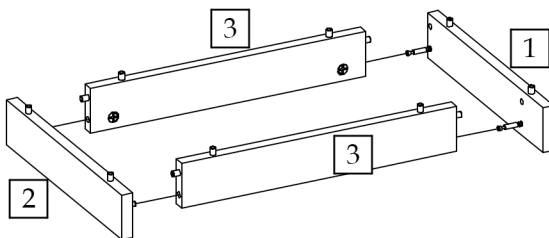

DELIS

Typ A2

60 min

1	341	65	16	1	1001	1/4
2	341	65	16	1	1003	1/4
3	407	65	16	2	1004	1/4
4	589	380	16	1	1005	1/4
5	589	380	16	1	1006	1/4
6	1905	378	16	1	1007	1/4
7	1905	378	16	1	1008	1/4
8	555	340	16	2	1009	1/4
9	555	330	16	1	N/A	1/4
10	1919	568	3	1	N/A	1/4
11	750	550	16	1	3003	2/4
12	500	550	16	1	3004	2/4
13	710	550	4	1	Glass	3/4
14	554	330	6	1	Glass	4/4

3

4

5

6

7

8

9

<p>Diagram A shows a hinge with a double-headed vertical arrow and a single-headed horizontal arrow pointing to the right. A circled 'A' is at the top left.</p>	<p>Diagram B shows a hinge with a double-headed vertical arrow and a single-headed horizontal arrow pointing to the left. A circled 'B' is at the top left.</p>	<p>Diagram C shows a hinge with a double-headed vertical arrow and a single-headed horizontal arrow pointing upwards. A circled 'C' is at the bottom left.</p>
+ 2 mm - 2 mm <p>A diagram of a cabinet door with a vertical double-headed arrow and '+' and '-' signs on the left side.</p>	+ 3 mm - 1 mm <p>A diagram of a cabinet door with a horizontal double-headed arrow and '-' and '+' signs on the left side.</p>	+ 5 mm - 1,5 mm <p>A diagram of a cabinet door with a horizontal double-headed arrow and '-' and '+' signs on the right side.</p>