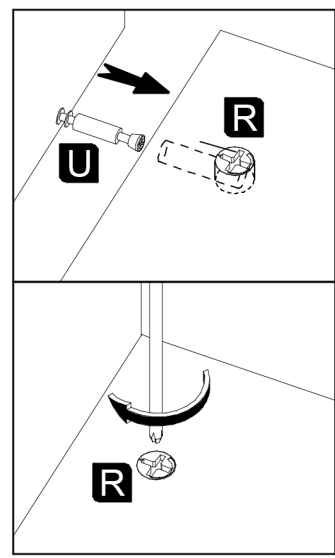

DELIS

Typ A2

60 min

1	341	65	16	1	1001	1/4
2	341	65	16	1	1003	1/4
3	407	65	16	2	1004	1/4
4	589	380	16	1	1005	1/4
5	589	380	16	1	1006	1/4
6	1905	378	16	1	1007	1/4
7	1905	378	16	1	1008	1/4
8	555	340	16	2	1009	1/4
9	555	330	16	1	N/A	1/4
10	1919	568	3	1	N/A	1/4
11	750	550	16	1	3003	2/4
12	500	550	16	1	3004	2/4
13	710	550	4	1	Glass	3/4
14	554	330	6	1	Glass	4/4

3

4

5

6

7

8

9

<p>Diagram A shows a hinge with a double-headed vertical arrow and a single-headed horizontal arrow pointing to the right. A circled 'A' is at the top left.</p>	<p>Diagram B shows a hinge with a double-headed vertical arrow and a single-headed horizontal arrow pointing to the left. A circled 'B' is at the top left.</p>	<p>Diagram C shows a hinge with a double-headed vertical arrow and a single-headed horizontal arrow pointing upwards. A circled 'C' is at the bottom left.</p>
+ 2 mm - 2 mm <p>A diagram of a cabinet door with a vertical double-headed arrow and '+' and '-' signs on the left side.</p>	+ 3 mm - 1 mm <p>A diagram of a cabinet door with a horizontal double-headed arrow and '-' and '+' signs on the left side.</p>	+ 5 mm - 1,5 mm <p>A diagram of a cabinet door with a horizontal double-headed arrow and '-' and '+' signs on the right side.</p>