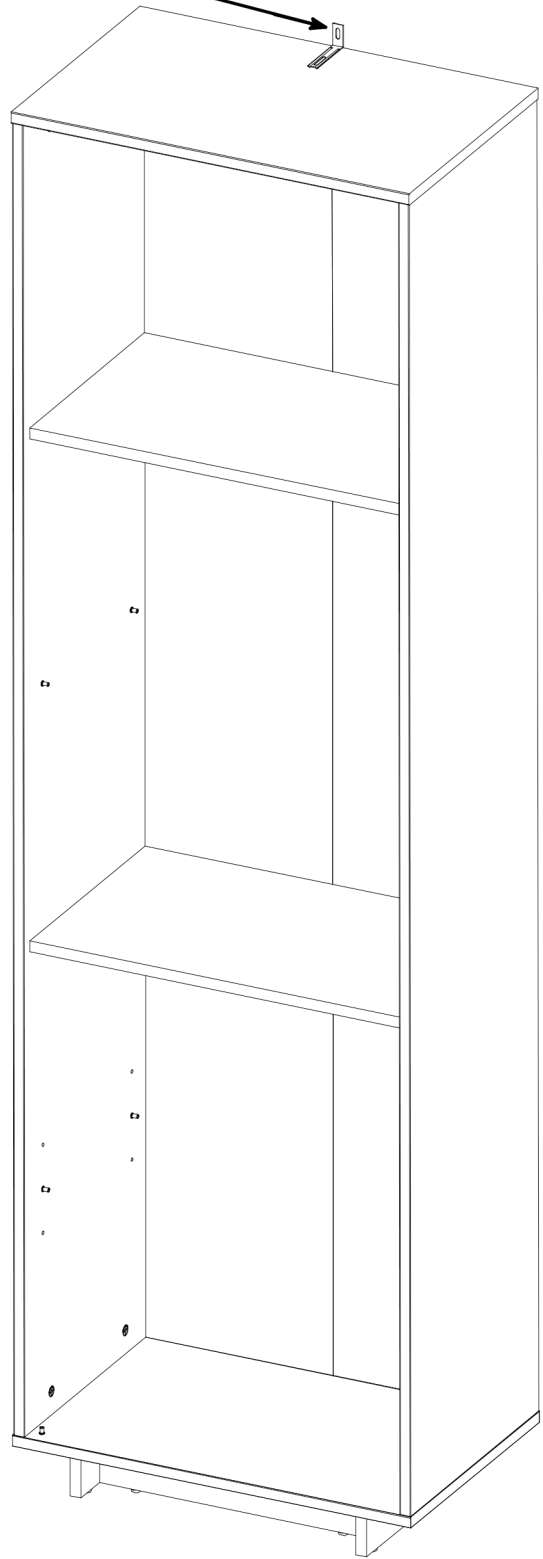

DELIS

Typ A2

60 min

1	341	65	16	1	1001	1/4
2	341	65	16	1	1003	1/4
3	407	65	16	2	1004	1/4
4	589	380	16	1	1005	1/4
5	589	380	16	1	1006	1/4
6	1905	378	16	1	1007	1/4
7	1905	378	16	1	1008	1/4
8	555	340	16	2	1009	1/4
9	555	330	16	1	N/A	1/4
10	1919	568	3	1	N/A	1/4
11	750	550	16	1	3003	2/4
12	500	550	16	1	3004	2/4
13	710	550	4	1	Glass	3/4
14	554	330	6	1	Glass	4/4

3

4

5

6

7

8

9

<p>Diagram A shows a hinge with a double-headed vertical arrow and a single-headed horizontal arrow pointing to the right. A circled 'A' is at the top left.</p>	<p>Diagram B shows a hinge with a double-headed vertical arrow and a single-headed horizontal arrow pointing to the left. A circled 'B' is at the top left.</p>	<p>Diagram C shows a hinge with a double-headed vertical arrow and a single-headed horizontal arrow pointing upwards. A circled 'C' is at the bottom left.</p>
+ 2 mm - 2 mm <p>A diagram of a cabinet door with a vertical double-headed arrow and '+' and '-' signs on the left side.</p>	+ 3 mm - 1 mm <p>A diagram of a cabinet door with a horizontal double-headed arrow and '-' and '+' signs on the left side.</p>	+ 5 mm - 1,5 mm <p>A diagram of a cabinet door with a horizontal double-headed arrow and '-' and '+' signs on the right side.</p>