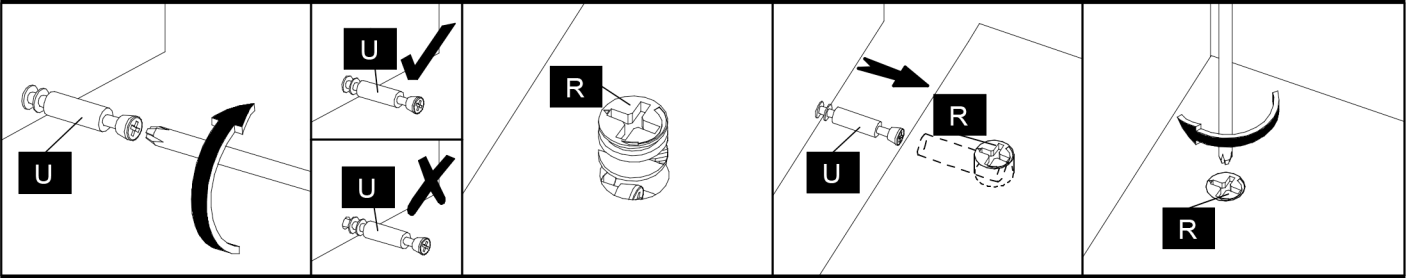

DELIS

Typ A2

60 min

1	341	65	16	1	1001	1/4
2	341	65	16	1	1003	1/4
3	407	65	16	2	1004	1/4
4	589	380	16	1	1005	1/4
5	589	380	16	1	1006	1/4
6	1905	378	16	1	1007	1/4
7	1905	378	16	1	1008	1/4
8	555	340	16	2	1009	1/4
9	555	330	16	1	N/A	1/4
10	1919	568	3	1	N/A	1/4
11	750	550	16	1	3003	2/4
12	500	550	16	1	3004	2/4
13	710	550	4	1	Glass	3/4
14	554	330	6	1	Glass	4/4

3

4

5

6

7

8

9

<p>Diagram A shows a hinge with a double-headed vertical arrow and a single-headed horizontal arrow pointing to the right. A circled 'A' is at the top left.</p>	<p>Diagram B shows a hinge with a double-headed vertical arrow and a single-headed horizontal arrow pointing to the left. A circled 'B' is at the top left.</p>	<p>Diagram C shows a hinge with a double-headed vertical arrow and a single-headed horizontal arrow pointing upwards. A circled 'C' is at the bottom left.</p>
+ 2 mm - 2 mm <p>A diagram of a cabinet door with a vertical double-headed arrow and '+' and '-' signs on the left side.</p>	+ 3 mm - 1 mm <p>A diagram of a cabinet door with a horizontal double-headed arrow and '-' and '+' signs on the left side.</p>	+ 5 mm - 1,5 mm <p>A diagram of a cabinet door with a horizontal double-headed arrow and '-' and '+' signs on the right side.</p>