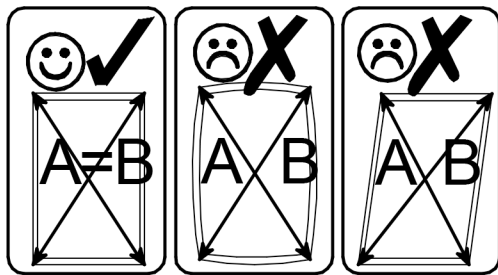

3

4

5

6

7

8

9

<p>Diagram A shows a hinge with a double-headed vertical arrow and a single-headed horizontal arrow pointing to the right. A circled 'A' is at the top left.</p>	<p>Diagram B shows a hinge with a double-headed vertical arrow and a single-headed horizontal arrow pointing to the left. A circled 'B' is at the top left.</p>	<p>Diagram C shows a hinge with a double-headed vertical arrow and a single-headed horizontal arrow pointing upwards. A circled 'C' is at the bottom left.</p>
+ 2 mm - 2 mm <p>A diagram of a cabinet door with a vertical double-headed arrow and '+' and '-' signs on the left side.</p>	+ 3 mm - 1 mm <p>A diagram of a cabinet door with a horizontal double-headed arrow and '-' and '+' signs on the left side.</p>	+ 5 mm - 1,5 mm <p>A diagram of a cabinet door with a horizontal double-headed arrow and '-' and '+' signs on the right side.</p>