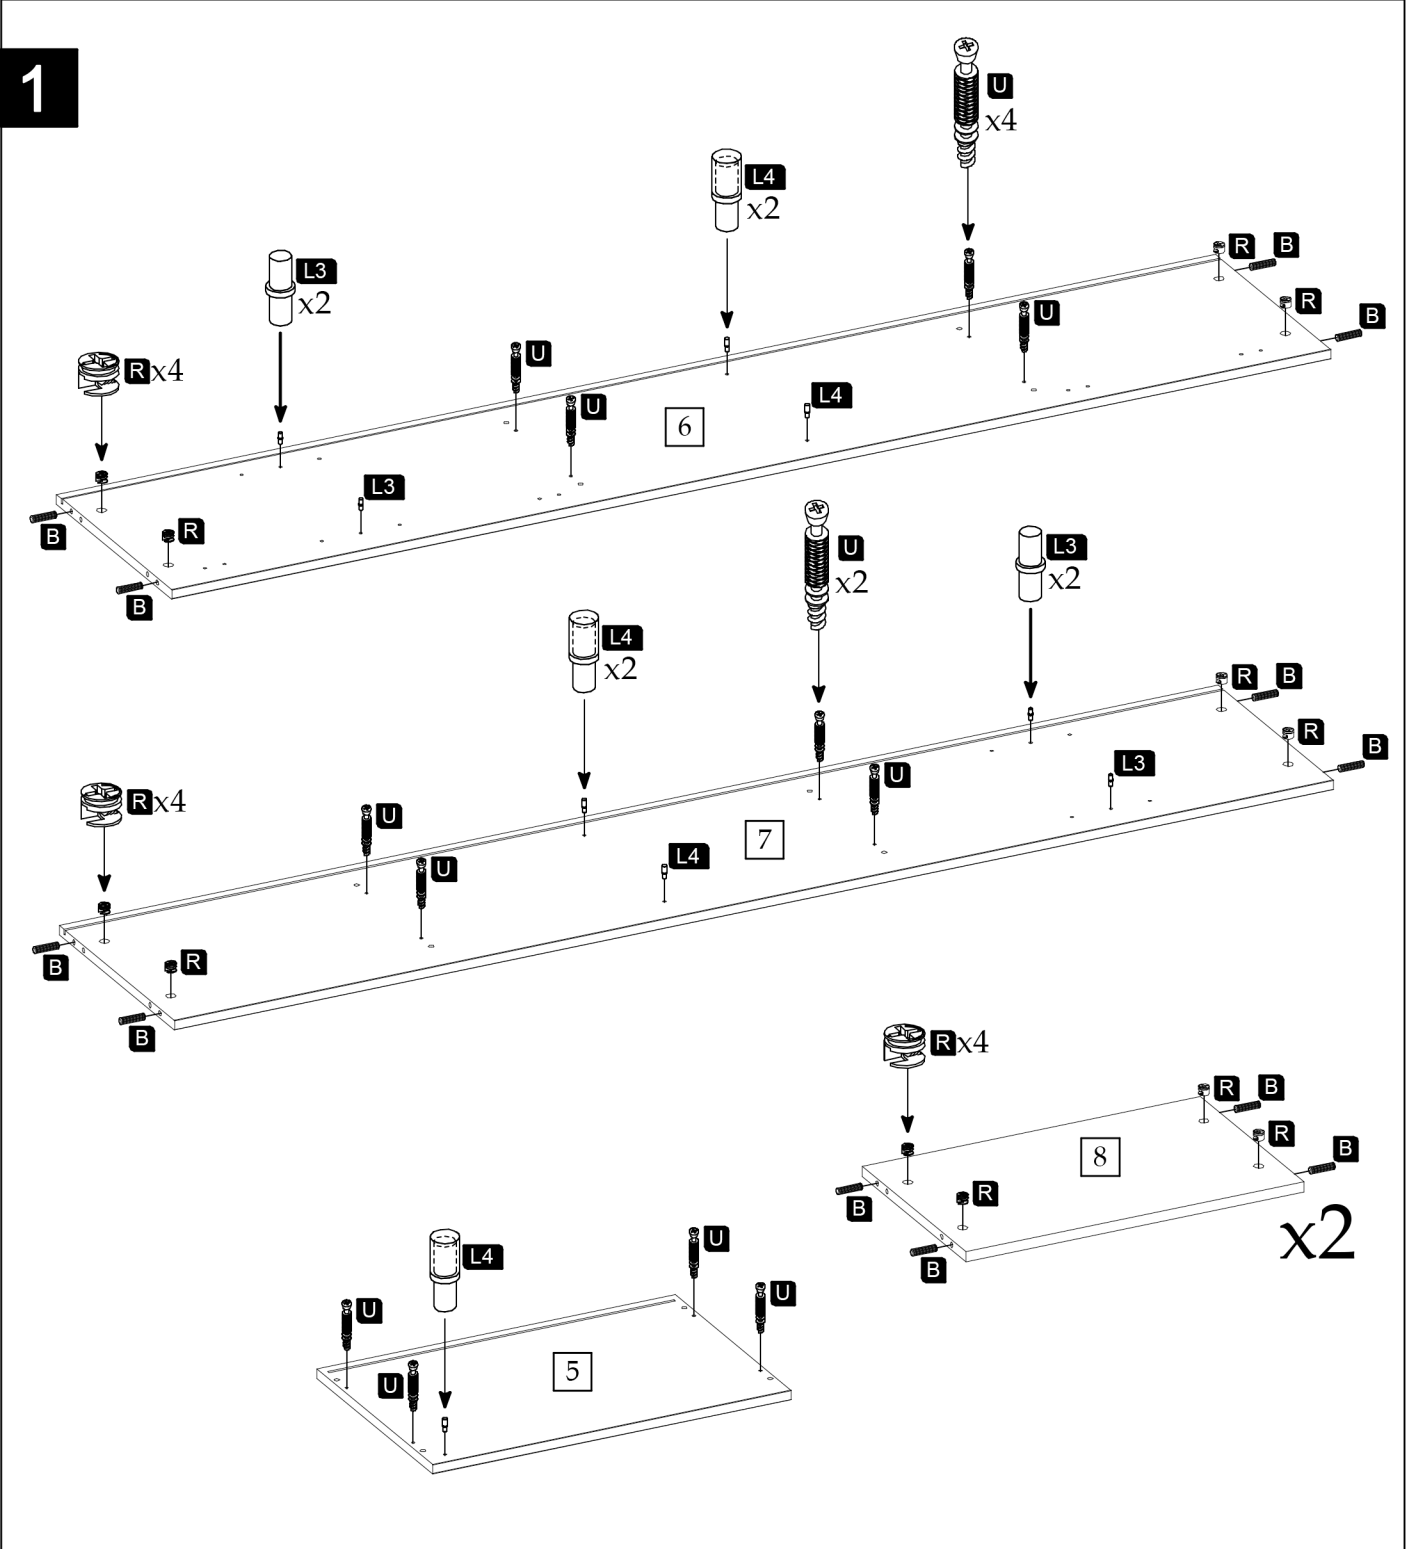

DELIS

Typ A2

60 min

1	341	65	16	1	1001	1/4
2	341	65	16	1	1003	1/4
3	407	65	16	2	1004	1/4
4	589	380	16	1	1005	1/4
5	589	380	16	1	1006	1/4
6	1905	378	16	1	1007	1/4
7	1905	378	16	1	1008	1/4
8	555	340	16	2	1009	1/4
9	555	330	16	1	N/A	1/4
10	1919	568	3	1	N/A	1/4
11	750	550	16	1	3003	2/4
12	500	550	16	1	3004	2/4
13	710	550	4	1	Glass	3/4
14	554	330	6	1	Glass	4/4

3

4

5

6

7

8

9

<p>Diagram A shows a hinge with a double-headed vertical arrow and a single-headed horizontal arrow pointing to the right. A circled 'A' is at the top left.</p>	<p>Diagram B shows a hinge with a double-headed vertical arrow and a single-headed horizontal arrow pointing to the left. A circled 'B' is at the top left.</p>	<p>Diagram C shows a hinge with a double-headed vertical arrow and a single-headed horizontal arrow pointing upwards. A circled 'C' is at the bottom left.</p>
+ 2 mm - 2 mm <p>A diagram of a cabinet door with a vertical double-headed arrow and '+' and '-' signs on the left side.</p>	+ 3 mm - 1 mm <p>A diagram of a cabinet door with a horizontal double-headed arrow and '-' and '+' signs on the left side.</p>	+ 5 mm - 1,5 mm <p>A diagram of a cabinet door with a horizontal double-headed arrow and '-' and '+' signs on the right side.</p>