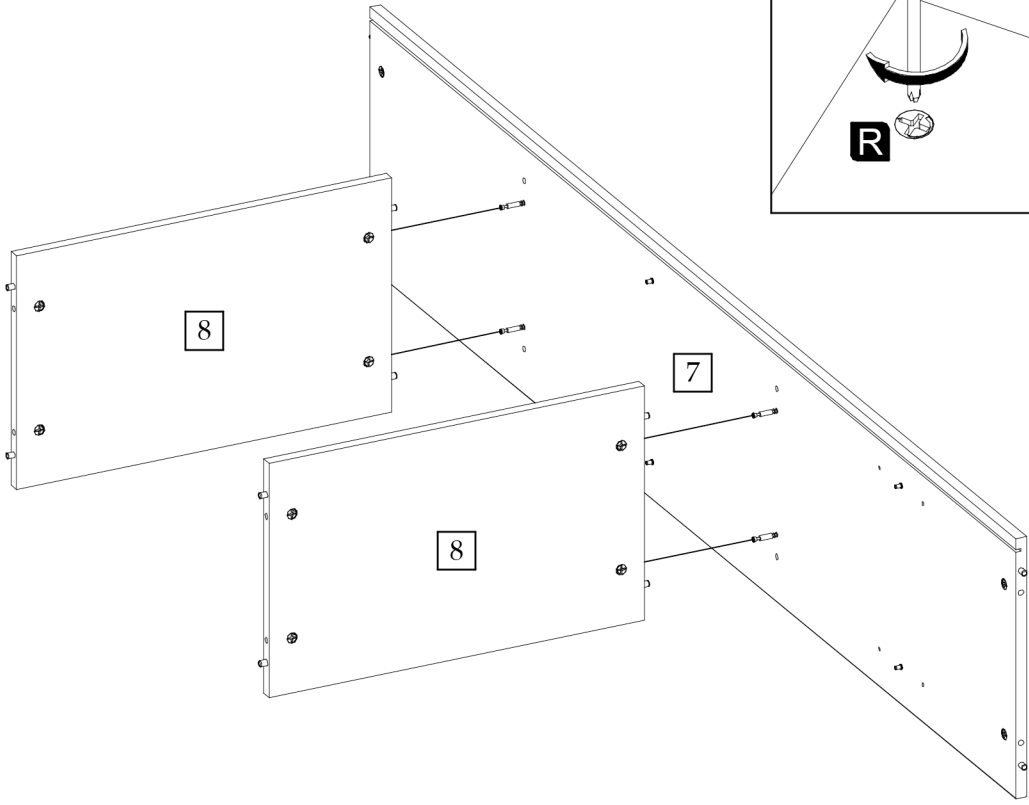

DELIS

Typ A2

60 min

1	341	65	16	1	1001	1/4
2	341	65	16	1	1003	1/4
3	407	65	16	2	1004	1/4
4	589	380	16	1	1005	1/4
5	589	380	16	1	1006	1/4
6	1905	378	16	1	1007	1/4
7	1905	378	16	1	1008	1/4
8	555	340	16	2	1009	1/4
9	555	330	16	1	N/A	1/4
10	1919	568	3	1	N/A	1/4
11	750	550	16	1	3003	2/4
12	500	550	16	1	3004	2/4
13	710	550	4	1	Glass	3/4
14	554	330	6	1	Glass	4/4

3

4

5

6

7

8

9

<p>Diagram A shows a hinge with a double-headed vertical arrow and a single-headed horizontal arrow pointing to the right. A circled 'A' is at the top left.</p>	<p>Diagram B shows a hinge with a double-headed vertical arrow and a single-headed horizontal arrow pointing to the left. A circled 'B' is at the top left.</p>	<p>Diagram C shows a hinge with a double-headed vertical arrow and a single-headed horizontal arrow pointing upwards. A circled 'C' is at the bottom left.</p>
+ 2 mm - 2 mm <p>A diagram of a cabinet door with a vertical double-headed arrow and '+' and '-' signs on the left side.</p>	+ 3 mm - 1 mm <p>A diagram of a cabinet door with a horizontal double-headed arrow and '-' and '+' signs on the left side.</p>	+ 5 mm - 1,5 mm <p>A diagram of a cabinet door with a horizontal double-headed arrow and '-' and '+' signs on the right side.</p>