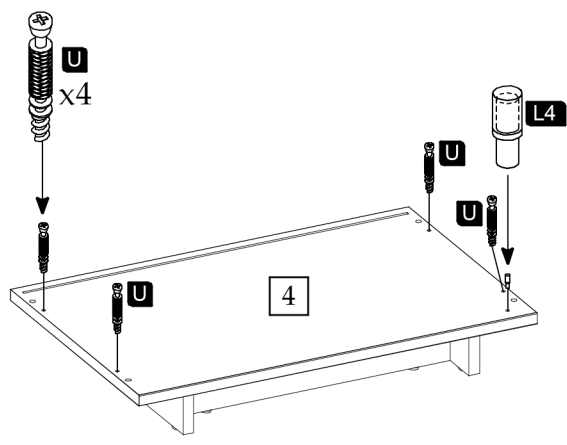

DELIS

Typ A2

60 min

1	341	65	16	1	1001	1/4
2	341	65	16	1	1003	1/4
3	407	65	16	2	1004	1/4
4	589	380	16	1	1005	1/4
5	589	380	16	1	1006	1/4
6	1905	378	16	1	1007	1/4
7	1905	378	16	1	1008	1/4
8	555	340	16	2	1009	1/4
9	555	330	16	1	N/A	1/4
10	1919	568	3	1	N/A	1/4
11	750	550	16	1	3003	2/4
12	500	550	16	1	3004	2/4
13	710	550	4	1	Glass	3/4
14	554	330	6	1	Glass	4/4

3

4

5

6

7

8

9

<p>Diagram A shows a hinge with a double-headed vertical arrow and a single-headed horizontal arrow pointing to the right. A circled 'A' is at the top left.</p>	<p>Diagram B shows a hinge with a double-headed vertical arrow and a single-headed horizontal arrow pointing to the left. A circled 'B' is at the top left.</p>	<p>Diagram C shows a hinge with a double-headed vertical arrow and a single-headed horizontal arrow pointing upwards. A circled 'C' is at the bottom left.</p>
+ 2 mm - 2 mm <p>A diagram of a cabinet door with a vertical double-headed arrow and '+' and '-' signs on the left side.</p>	+ 3 mm - 1 mm <p>A diagram of a cabinet door with a horizontal double-headed arrow and '-' and '+' signs on the left side.</p>	+ 5 mm - 1,5 mm <p>A diagram of a cabinet door with a horizontal double-headed arrow and '-' and '+' signs on the right side.</p>