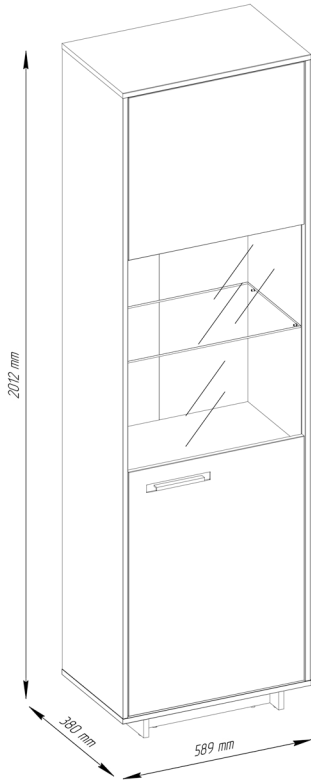

DELIS

Typ A2

60 min

1	341	65	16	1	1001	1/4
2	341	65	16	1	1003	1/4
3	407	65	16	2	1004	1/4
4	589	380	16	1	1005	1/4
5	589	380	16	1	1006	1/4
6	1905	378	16	1	1007	1/4
7	1905	378	16	1	1008	1/4
8	555	340	16	2	1009	1/4
9	555	330	16	1	N/A	1/4
10	1919	568	3	1	N/A	1/4
11	750	550	16	1	3003	2/4
12	500	550	16	1	3004	2/4
13	710	550	4	1	Glass	3/4
14	554	330	6	1	Glass	4/4

3

4

5

6

7

8

9

<p>Diagram A shows a hinge with a double-headed vertical arrow and a single-headed horizontal arrow pointing to the right. A circled 'A' is at the top left.</p>	<p>Diagram B shows a hinge with a double-headed vertical arrow and a single-headed horizontal arrow pointing to the left. A circled 'B' is at the top left.</p>	<p>Diagram C shows a hinge with a double-headed vertical arrow and a single-headed horizontal arrow pointing upwards. A circled 'C' is at the bottom left.</p>
+ 2 mm - 2 mm <p>A diagram of a cabinet door with a vertical double-headed arrow and '+' and '-' signs on the left side.</p>	+ 3 mm - 1 mm <p>A diagram of a cabinet door with a horizontal double-headed arrow and '-' and '+' signs on the left side.</p>	+ 5 mm - 1,5 mm <p>A diagram of a cabinet door with a horizontal double-headed arrow and '-' and '+' signs on the right side.</p>