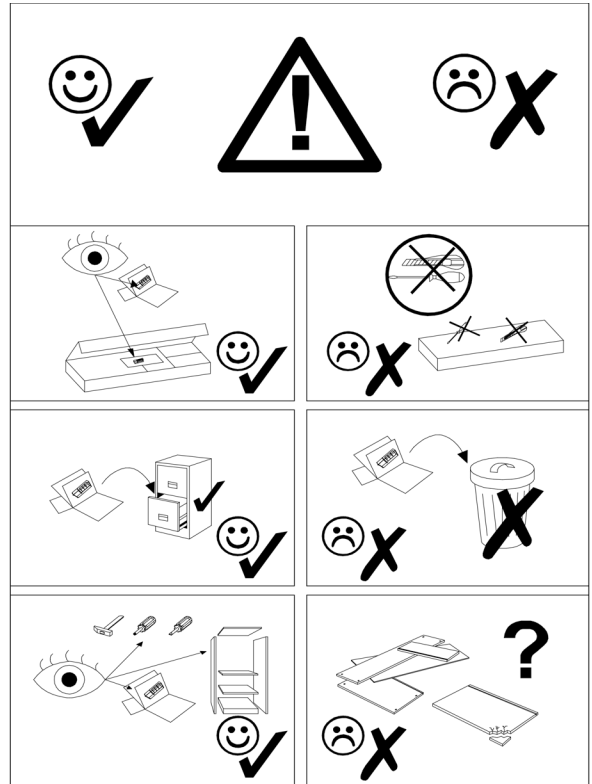

DELIS

Typ A2

60 min

1	341	65	16	1	1001	1/4
2	341	65	16	1	1003	1/4
3	407	65	16	2	1004	1/4
4	589	380	16	1	1005	1/4
5	589	380	16	1	1006	1/4
6	1905	378	16	1	1007	1/4
7	1905	378	16	1	1008	1/4
8	555	340	16	2	1009	1/4
9	555	330	16	1	N/A	1/4
10	1919	568	3	1	N/A	1/4
11	750	550	16	1	3003	2/4
12	500	550	16	1	3004	2/4
13	710	550	4	1	Glass	3/4
14	554	330	6	1	Glass	4/4