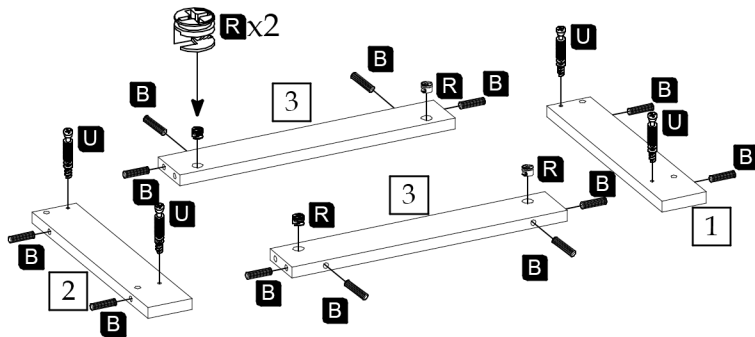

DELIS

Typ A2

60 min

1	341	65	16	1	1001	1/4
2	341	65	16	1	1003	1/4
3	407	65	16	2	1004	1/4
4	589	380	16	1	1005	1/4
5	589	380	16	1	1006	1/4
6	1905	378	16	1	1007	1/4
7	1905	378	16	1	1008	1/4
8	555	340	16	2	1009	1/4
9	555	330	16	1	N/A	1/4
10	1919	568	3	1	N/A	1/4
11	750	550	16	1	3003	2/4
12	500	550	16	1	3004	2/4
13	710	550	4	1	Glass	3/4
14	554	330	6	1	Glass	4/4

3

4

5

6

7

8

9

<p>Diagram A shows a hinge with a double-headed vertical arrow and a single-headed horizontal arrow pointing to the right. A circled 'A' is at the top left.</p>	<p>Diagram B shows a hinge with a double-headed vertical arrow and a single-headed horizontal arrow pointing to the left. A circled 'B' is at the top left.</p>	<p>Diagram C shows a hinge with a double-headed vertical arrow and a single-headed horizontal arrow pointing upwards. A circled 'C' is at the bottom left.</p>
+ 2 mm - 2 mm <p>A diagram of a cabinet door with a vertical double-headed arrow and '+' and '-' signs on the left side.</p>	+ 3 mm - 1 mm <p>A diagram of a cabinet door with a horizontal double-headed arrow and '-' and '+' signs on the left side.</p>	+ 5 mm - 1,5 mm <p>A diagram of a cabinet door with a horizontal double-headed arrow and '-' and '+' signs on the right side.</p>