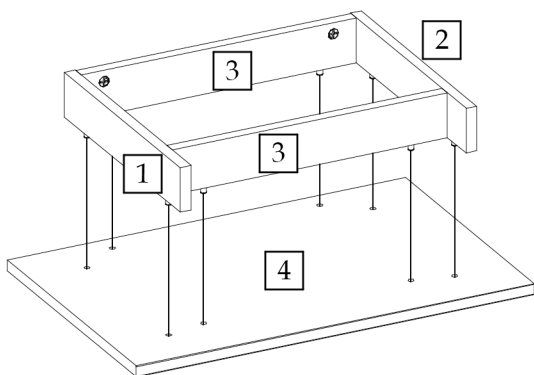

DELIS

Typ A2

60 min

1	341	65	16	1	1001	1/4
2	341	65	16	1	1003	1/4
3	407	65	16	2	1004	1/4
4	589	380	16	1	1005	1/4
5	589	380	16	1	1006	1/4
6	1905	378	16	1	1007	1/4
7	1905	378	16	1	1008	1/4
8	555	340	16	2	1009	1/4
9	555	330	16	1	N/A	1/4
10	1919	568	3	1	N/A	1/4
11	750	550	16	1	3003	2/4
12	500	550	16	1	3004	2/4
13	710	550	4	1	Glass	3/4
14	554	330	6	1	Glass	4/4

3

4

5

6

7

8

9

<p>Diagram A shows a hinge with a double-headed vertical arrow and a single-headed horizontal arrow pointing to the right. A circled 'A' is at the top left.</p>	<p>Diagram B shows a hinge with a double-headed vertical arrow and a single-headed horizontal arrow pointing to the left. A circled 'B' is at the top left.</p>	<p>Diagram C shows a hinge with a double-headed vertical arrow and a single-headed horizontal arrow pointing upwards. A circled 'C' is at the bottom left.</p>
+ 2 mm - 2 mm <p>A diagram of a cabinet door with a vertical double-headed arrow and '+' and '-' signs on the left side.</p>	+ 3 mm - 1 mm <p>A diagram of a cabinet door with a horizontal double-headed arrow and '-' and '+' signs on the left side.</p>	+ 5 mm - 1,5 mm <p>A diagram of a cabinet door with a horizontal double-headed arrow and '-' and '+' signs on the right side.</p>