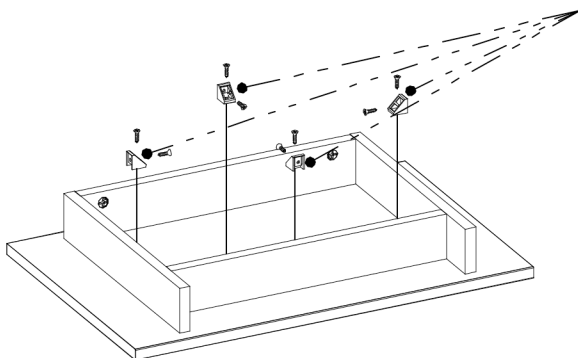

DELIS

Typ A2

60 min

1	341	65	16	1	1001	1/4
2	341	65	16	1	1003	1/4
3	407	65	16	2	1004	1/4
4	589	380	16	1	1005	1/4
5	589	380	16	1	1006	1/4
6	1905	378	16	1	1007	1/4
7	1905	378	16	1	1008	1/4
8	555	340	16	2	1009	1/4
9	555	330	16	1	N/A	1/4
10	1919	568	3	1	N/A	1/4
11	750	550	16	1	3003	2/4
12	500	550	16	1	3004	2/4
13	710	550	4	1	Glass	3/4
14	554	330	6	1	Glass	4/4

3

4

5

6

7

8

9

<p>Diagram A shows a hinge with a double-headed vertical arrow and a single-headed horizontal arrow pointing to the right. A circled 'A' is at the top left.</p>	<p>Diagram B shows a hinge with a double-headed vertical arrow and a single-headed horizontal arrow pointing to the left. A circled 'B' is at the top left.</p>	<p>Diagram C shows a hinge with a double-headed vertical arrow and a single-headed horizontal arrow pointing upwards. A circled 'C' is at the bottom left.</p>
+ 2 mm - 2 mm <p>A diagram of a cabinet door with a vertical double-headed arrow and '+' and '-' signs on the left side.</p>	+ 3 mm - 1 mm <p>A diagram of a cabinet door with a horizontal double-headed arrow and '-' and '+' signs on the left side.</p>	+ 5 mm - 1,5 mm <p>A diagram of a cabinet door with a horizontal double-headed arrow and '-' and '+' signs on the right side.</p>