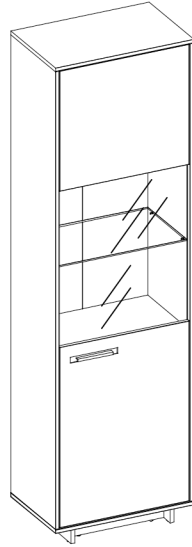

DELIS

Typ A2

60 min

1	341	65	16	1	1001	1/4
2	341	65	16	1	1003	1/4
3	407	65	16	2	1004	1/4
4	589	380	16	1	1005	1/4
5	589	380	16	1	1006	1/4
6	1905	378	16	1	1007	1/4
7	1905	378	16	1	1008	1/4
8	555	340	16	2	1009	1/4
9	555	330	16	1	N/A	1/4
10	1919	568	3	1	N/A	1/4
11	750	550	16	1	3003	2/4
12	500	550	16	1	3004	2/4
13	710	550	4	1	Glass	3/4
14	554	330	6	1	Glass	4/4

3

4

5

6

7

8

9

<p>Diagram A shows a hinge with a double-headed vertical arrow and a single-headed horizontal arrow pointing to the right. A circled 'A' is at the top left.</p>	<p>Diagram B shows a hinge with a double-headed vertical arrow and a single-headed horizontal arrow pointing to the left. A circled 'B' is at the top left.</p>	<p>Diagram C shows a hinge with a double-headed vertical arrow and a single-headed horizontal arrow pointing upwards. A circled 'C' is at the bottom left.</p>
+ 2 mm - 2 mm <p>A diagram of a cabinet door with a vertical double-headed arrow and '+' and '-' signs on the left side.</p>	+ 3 mm - 1 mm <p>A diagram of a cabinet door with a horizontal double-headed arrow and '-' and '+' signs on the left side.</p>	+ 5 mm - 1,5 mm <p>A diagram of a cabinet door with a horizontal double-headed arrow and '-' and '+' signs on the right side.</p>