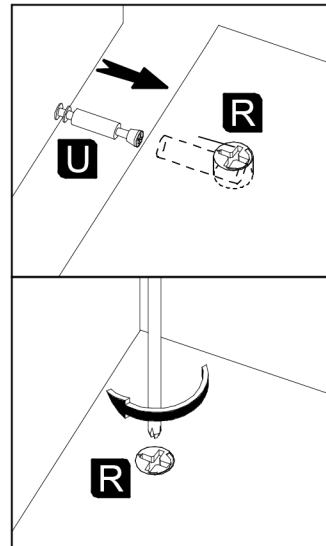

DELIS

Typ A2

60 min

1	341	65	16	1	1001	1/4
2	341	65	16	1	1003	1/4
3	407	65	16	2	1004	1/4
4	589	380	16	1	1005	1/4
5	589	380	16	1	1006	1/4
6	1905	378	16	1	1007	1/4
7	1905	378	16	1	1008	1/4
8	555	340	16	2	1009	1/4
9	555	330	16	1	N/A	1/4
10	1919	568	3	1	N/A	1/4
11	750	550	16	1	3003	2/4
12	500	550	16	1	3004	2/4
13	710	550	4	1	Glass	3/4
14	554	330	6	1	Glass	4/4

3

4

5

6

7

8

9

<p>Diagram A shows a hinge with a double-headed vertical arrow and a single-headed horizontal arrow pointing to the right. A circled 'A' is at the top left.</p>	<p>Diagram B shows a hinge with a double-headed vertical arrow and a single-headed horizontal arrow pointing to the left. A circled 'B' is at the top left.</p>	<p>Diagram C shows a hinge with a double-headed vertical arrow and a single-headed horizontal arrow pointing upwards. A circled 'C' is at the bottom left.</p>
+ 2 mm - 2 mm <p>A diagram of a cabinet door with a vertical double-headed arrow and '+' and '-' signs on the left side.</p>	+ 3 mm - 1 mm <p>A diagram of a cabinet door with a horizontal double-headed arrow and '-' and '+' signs on the left side.</p>	+ 5 mm - 1,5 mm <p>A diagram of a cabinet door with a horizontal double-headed arrow and '-' and '+' signs on the right side.</p>