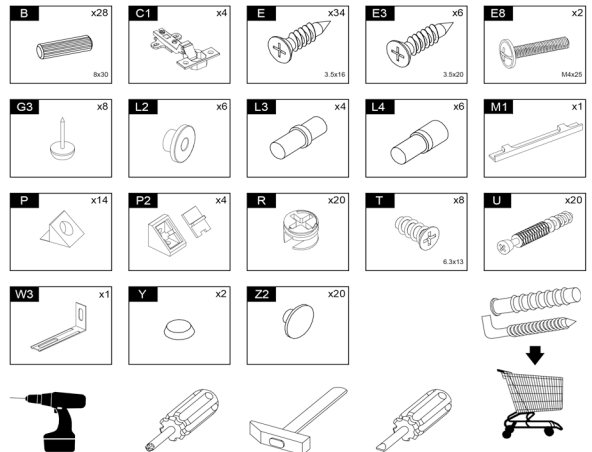

DELIS

Typ A2

60 min

1	341	65	16	1	1001	1/4
2	341	65	16	1	1003	1/4
3	407	65	16	2	1004	1/4
4	589	380	16	1	1005	1/4
5	589	380	16	1	1006	1/4
6	1905	378	16	1	1007	1/4
7	1905	378	16	1	1008	1/4
8	555	340	16	2	1009	1/4
9	555	330	16	1	N/A	1/4
10	1919	568	3	1	N/A	1/4
11	750	550	16	1	3003	2/4
12	500	550	16	1	3004	2/4
13	710	550	4	1	Glass	3/4
14	554	330	6	1	Glass	4/4

3

4

5

6

7

8

9

<p>Diagram A shows a hinge with a double-headed vertical arrow and a single-headed horizontal arrow pointing to the right. A circled 'A' is at the top left.</p>	<p>Diagram B shows a hinge with a double-headed vertical arrow and a single-headed horizontal arrow pointing to the left. A circled 'B' is at the top left.</p>	<p>Diagram C shows a hinge with a double-headed vertical arrow and a single-headed horizontal arrow pointing upwards. A circled 'C' is at the bottom left.</p>
+ 2 mm - 2 mm <p>A diagram of a cabinet door with a vertical double-headed arrow and '+' and '-' signs on the left side.</p>	+ 3 mm - 1 mm <p>A diagram of a cabinet door with a horizontal double-headed arrow and '-' and '+' signs on the left side.</p>	+ 5 mm - 1,5 mm <p>A diagram of a cabinet door with a horizontal double-headed arrow and '-' and '+' signs on the right side.</p>