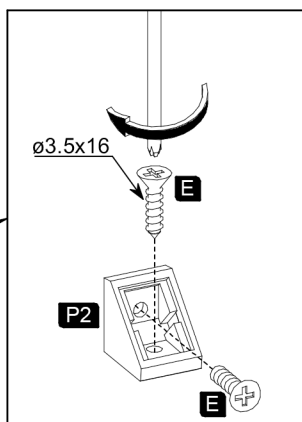

DELIS

Typ A2

60 min

1	341	65	16	1	1001	1/4
2	341	65	16	1	1003	1/4
3	407	65	16	2	1004	1/4
4	589	380	16	1	1005	1/4
5	589	380	16	1	1006	1/4
6	1905	378	16	1	1007	1/4
7	1905	378	16	1	1008	1/4
8	555	340	16	2	1009	1/4
9	555	330	16	1	N/A	1/4
10	1919	568	3	1	N/A	1/4
11	750	550	16	1	3003	2/4
12	500	550	16	1	3004	2/4
13	710	550	4	1	Glass	3/4
14	554	330	6	1	Glass	4/4

3

4

5

6

7

8

9

<p>Diagram A shows a hinge with a double-headed vertical arrow and a single-headed horizontal arrow pointing to the right. A circled 'A' is at the top left.</p>	<p>Diagram B shows a hinge with a double-headed vertical arrow and a single-headed horizontal arrow pointing to the left. A circled 'B' is at the top left.</p>	<p>Diagram C shows a hinge with a double-headed vertical arrow and a single-headed horizontal arrow pointing upwards. A circled 'C' is at the bottom left.</p>
+ 2 mm - 2 mm <p>A diagram of a cabinet door with a vertical double-headed arrow and '+' and '-' signs on the left side.</p>	+ 3 mm - 1 mm <p>A diagram of a cabinet door with a horizontal double-headed arrow and '-' and '+' signs on the left side.</p>	+ 5 mm - 1,5 mm <p>A diagram of a cabinet door with a horizontal double-headed arrow and '-' and '+' signs on the right side.</p>