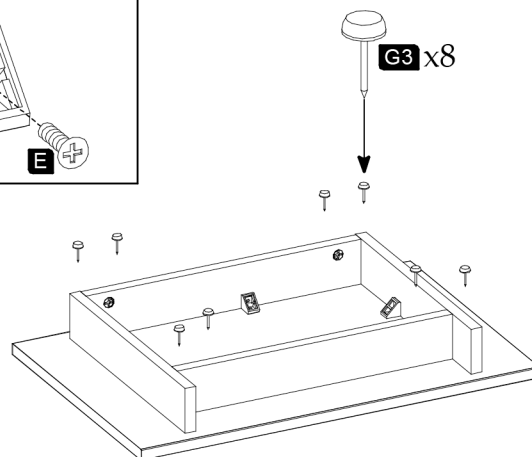

DELIS

Typ A2

60 min

1	341	65	16	1	1001	1/4
2	341	65	16	1	1003	1/4
3	407	65	16	2	1004	1/4
4	589	380	16	1	1005	1/4
5	589	380	16	1	1006	1/4
6	1905	378	16	1	1007	1/4
7	1905	378	16	1	1008	1/4
8	555	340	16	2	1009	1/4
9	555	330	16	1	N/A	1/4
10	1919	568	3	1	N/A	1/4
11	750	550	16	1	3003	2/4
12	500	550	16	1	3004	2/4
13	710	550	4	1	Glass	3/4
14	554	330	6	1	Glass	4/4

3

4

5

6

7

8

9

<p>Diagram A shows a hinge with a double-headed vertical arrow and a single-headed horizontal arrow pointing to the right. A circled 'A' is at the top left.</p>	<p>Diagram B shows a hinge with a double-headed vertical arrow and a single-headed horizontal arrow pointing to the left. A circled 'B' is at the top left.</p>	<p>Diagram C shows a hinge with a double-headed vertical arrow and a single-headed horizontal arrow pointing upwards. A circled 'C' is at the bottom left.</p>
+ 2 mm - 2 mm <p>A diagram of a cabinet door with a vertical double-headed arrow and '+' and '-' signs on the left side.</p>	+ 3 mm - 1 mm <p>A diagram of a cabinet door with a horizontal double-headed arrow and '-' and '+' signs on the left side.</p>	+ 5 mm - 1,5 mm <p>A diagram of a cabinet door with a horizontal double-headed arrow and '-' and '+' signs on the right side.</p>