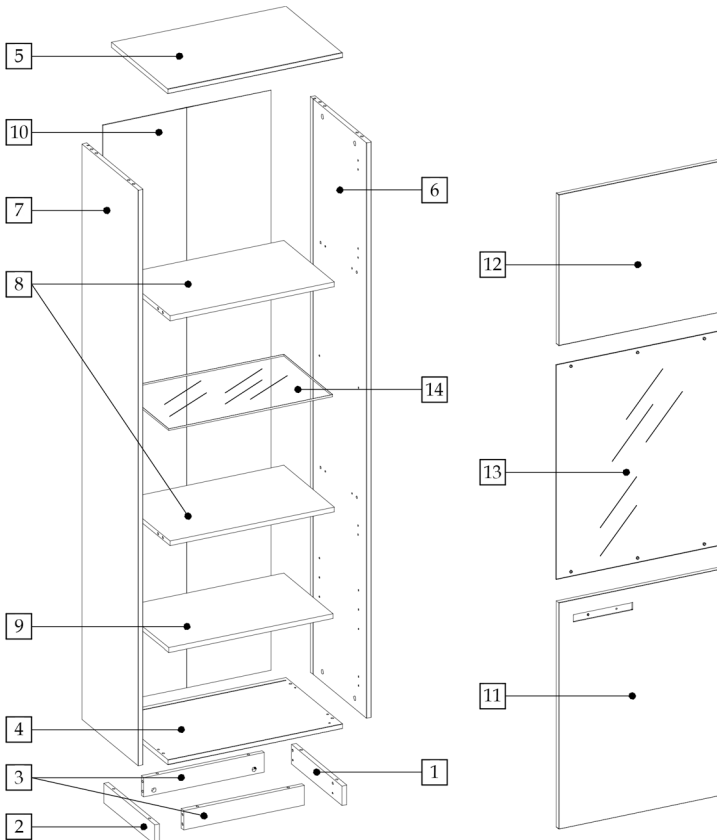

DELIS

Typ A2

60 min

1	341	65	16	1	1001	1/4
2	341	65	16	1	1003	1/4
3	407	65	16	2	1004	1/4
4	589	380	16	1	1005	1/4
5	589	380	16	1	1006	1/4
6	1905	378	16	1	1007	1/4
7	1905	378	16	1	1008	1/4
8	555	340	16	2	1009	1/4
9	555	330	16	1	N/A	1/4
10	1919	568	3	1	N/A	1/4
11	750	550	16	1	3003	2/4
12	500	550	16	1	3004	2/4
13	710	550	4	1	Glass	3/4
14	554	330	6	1	Glass	4/4

3

4

5

6

7

8

9

<p>Diagram A shows a hinge with a double-headed vertical arrow and a single-headed horizontal arrow pointing to the right. A circled 'A' is at the top left.</p>	<p>Diagram B shows a hinge with a double-headed vertical arrow and a single-headed horizontal arrow pointing to the left. A circled 'B' is at the top left.</p>	<p>Diagram C shows a hinge with a double-headed vertical arrow and a single-headed horizontal arrow pointing upwards. A circled 'C' is at the bottom left.</p>
+ 2 mm - 2 mm <p>A diagram of a cabinet door with a vertical double-headed arrow and '+' and '-' signs on the left side.</p>	+ 3 mm - 1 mm <p>A diagram of a cabinet door with a horizontal double-headed arrow and '-' and '+' signs on the left side.</p>	+ 5 mm - 1,5 mm <p>A diagram of a cabinet door with a horizontal double-headed arrow and '-' and '+' signs on the right side.</p>