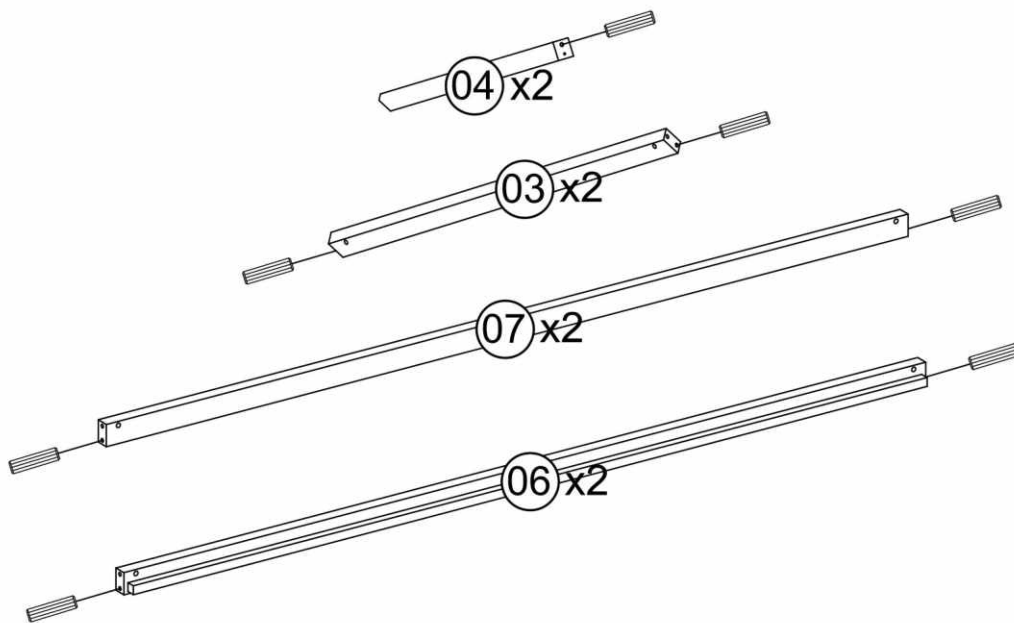

# VELENA

90x200 cm

A	 M6x80mm	14
B	 M6	14
C	 Ø7x90mm	06

D	 Ø8x30mm	14
E	 Ø4x30mm	36
F	 Φ4mm	01

1

2

A		02
B		02

C		03
---	---	----

3

A		02
B		02

C		03
---	---	----

# 4

B	 M6x80mm	10
C	 M6	10

# 5

4/4

E	 Ø4x30mm	36
---	---	----