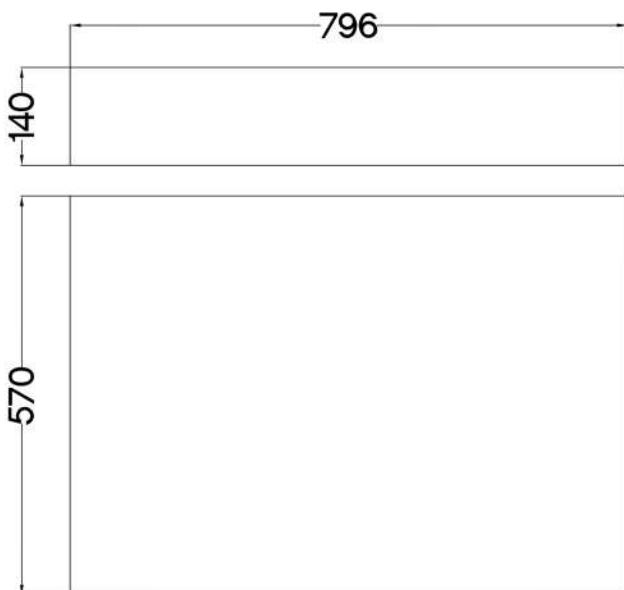

FRISBO 80 ZL 1S BB

KUH.10578	815x500x16
KUH.10579	815x500x16
KUH.40027	767x485x16
KUH.90040	799x95x16
KUH.90401 x2	767x130x16

1	1	1	2	1	2	2
2	2	4	4	14	2	1
8	8	8	2	4	1	2

1

6.5x48x16	∅8x30mm
	
F2	A
4	8

2

6,4 x 50mm

3

6,4 x 50mm

4

 #4.0x45mm P4 2	 E9 2
---	--

5

						
1	1	1	2	1	2	2
						
2	2	4	4	14	2	1

80 ZL 1S BB

	KUH.71282	796x140x16
	KUH.71283	570x796x16
	KUH.90138	642x492x16
	KUH.90400	680x188x16

6.

7.

8.

9.

2

4.0x25mm

R

2

M4x22mm	L=128mm
	
U	S
2	1