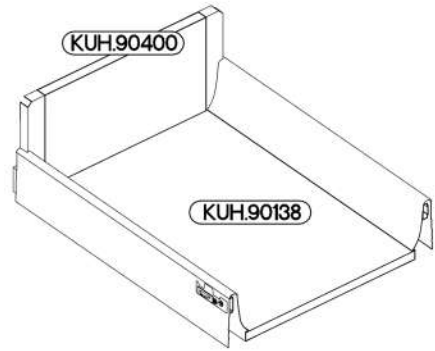

FRISBO 80 ZL 1S BB

KUH.10578	815x500x16
KUH.10579	815x500x16
KUH.40027	767x485x16
KUH.90040	799x95x16
KUH.90401 x2	767x130x16

1	1	1	2	1	2	2
2	2	4	4	14	2	1
8	8	8	2	4	1	2

1

6.5x48x16	∅8x30mm
	
F2	A
4	8

2

6,4 x 50mm

3

6,4 x 50mm

4

 #4.0x45mm P4 2	 E9 2
---	--

5

						
1	1	1	2	1	2	2
						
2	2	4	4	14	2	1

80 ZL 1S BB

	KUH.71282	796x140x16
	KUH.71283	570x796x16
	KUH.90138	642x492x16
	KUH.90400	680x188x16

1	1	1	2	1	2	2
2	2	4	4	14	2	1

1

 11J	 11C	 11E	 11L	 11K
1	1	2	1	2
 11G	 T17	 11FH	 11FI	 P5
2	1	2	2	14

1.

2.

3.

4.

5.

M4x22mm	L=128mm
	
U	S
2	1