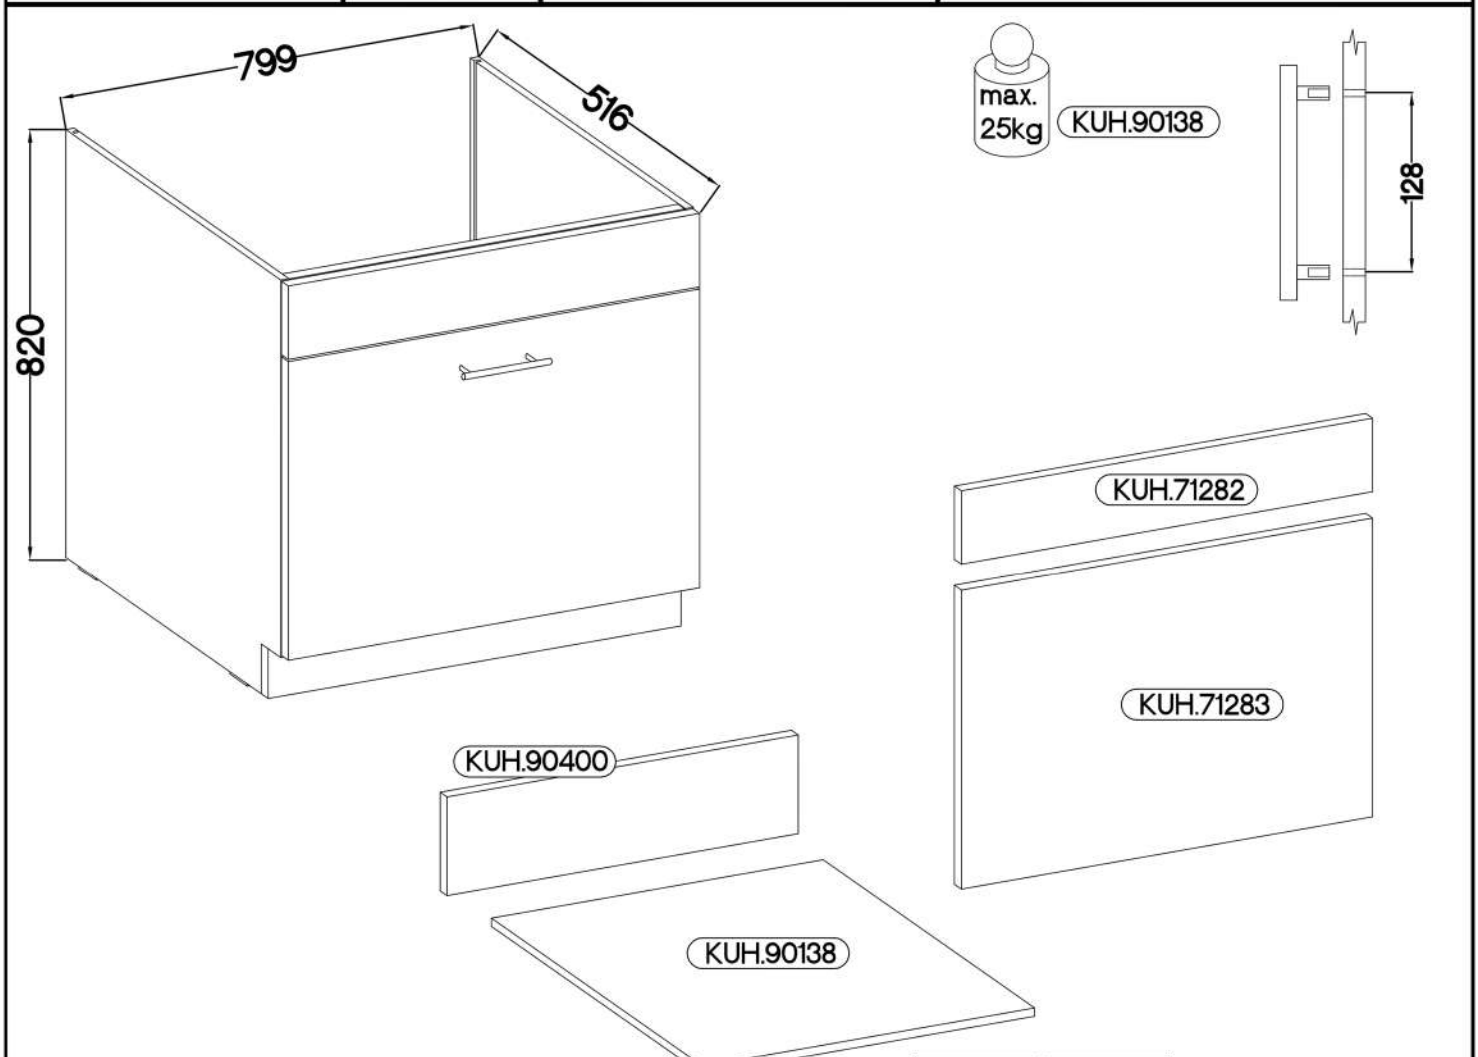

FRISBO 80 ZL 1S BB

KUH.10578	815x500x16
KUH.10579	815x500x16
KUH.40027	767x485x16
KUH.90040	799x95x16
KUH.90401 x2	767x130x16

1	1	1	2	1	2	2
2	2	4	4	14	2	1
8	8	8	2	4	1	2

1

6.5x48x16	∅8x30mm
	
F2	A
4	8

2

6,4 x 50mm

3

6,4 x 50mm

4

 #4.0x45mm P4 2	 E9 2
---	--

5

						
1	1	1	2	1	2	2
						
2	2	4	4	14	2	1

80 ZL 1S BB

	KUH.71282	796x140x16
	KUH.71283	570x796x16
	KUH.90138	642x492x16
	KUH.90400	680x188x16

1	1	1	2	1	2	2
2	2	4	4	14	2	1

1

 11J	 11C	 11E	 11L	 11K
1	1	2	1	2
 11G	 T17	 11FH	 11FI	 P5
2	1	2	2	14

1.

2.

3.

4.

5.

M4x22mm	L=128mm
	
U	S
2	1