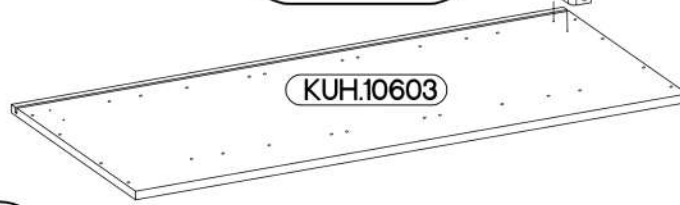

ARSANY/FRISBO 30 G-108 OTW

max. 5kg
KUH.30087
KUH.40018

KUH.10603 x2	1073x290x16
KUH.30087 x4	267x271x16
KUH.40018 x2	267x276x16
KUH.60462	1070x135x2,5

+8x30mm A	6,4 x 50mm B	+5/16mm J3	
8	8	8	16
K	O	+3.0x20mm P7	+4.0x30mm P8
2	1	6	4

1

 +8x30mm A	 +4.0x30mm P8	 K
8	4	2

2

 6,4 x 50mm B	 O	 E1
8	1	8

3

3.0x20mm

P7

6

4

A

B

x2

SHOP

8mm

C

D