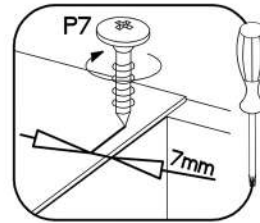

ARSANY/FRISBO 30 G-108 OTW

max. 5kg
KUH.30087
KUH.40018

KUH.10603 x2	1073x290x16
KUH.30087 x4	267x271x16
KUH.40018 x2	267x276x16
KUH.60462	1070x135x2,5

+8x30mm A	6,4 x 50mm B	+5/16mm J3	
8	8	8	16
K	O	+3.0x20mm P7	+4.0x30mm P8
2	1	6	4

1

 +8x30mm A	 +4.0x30mm P8	 K
8	4	2

2

 6,4 x 50mm B	 O	 E1
8	1	8

3

3.0x20mm

P7

6

4

A

B

x2

SHOP

8mm

C

D

5

+5/16mm

J3
16