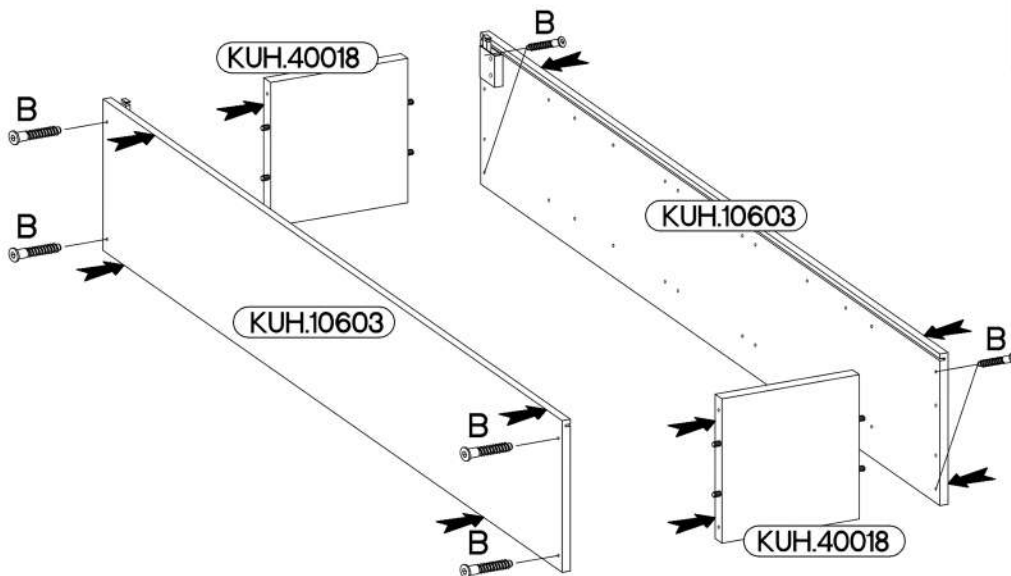

ARSANY/FRISBO 30 G-108 OTW

max. 5kg
KUH.30087
KUH.40018

KUH.10603 x2	1073x290x16
KUH.30087 x4	267x271x16
KUH.40018 x2	267x276x16
KUH.60462	1070x135x2,5

+8x30mm A	6,4 x 50mm B	+5/16mm J3	
8	8	8	16
K	O	+3.0x20mm P7	+4.0x30mm P8
2	1	6	4

1

 +8x30mm A	 +4.0x30mm P8	 K
8	4	2

2

 6,4 x 50mm B	 O	 E1
8	1	8

3

3.0x20mm

P7

6

4

A

B

x2

SHOP

8mm

C

D