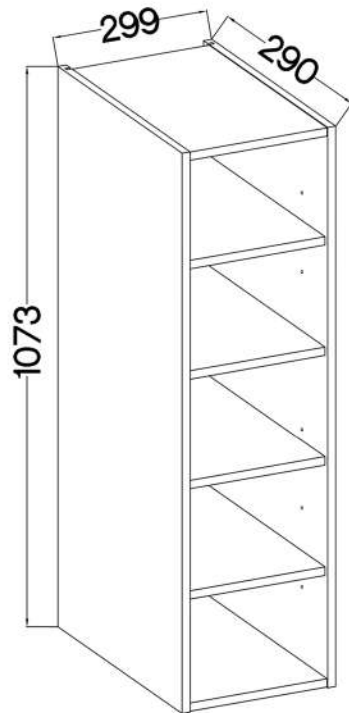

ARSANY/FRISBO 30 G-108 OTW

max. 5kg
KUH.30087
KUH.40018

KUH.10603 x2	1073x290x16
KUH.30087 x4	267x271x16
KUH.40018 x2	267x276x16
KUH.60462	1070x135x2,5

+8x30mm A	6,4 x 50mm B	+5/16mm J3	
8	8	8	16
K	O	+3.0x20mm P7	+4.0x30mm P8
2	1	6	4

1

 +8x30mm A	 +4.0x30mm P8	 K
8	4	2

2

 6,4 x 50mm B	 O	 E1
8	1	8

3

3.0x20mm

P7

6

4

A

B

x2

SHOP

8mm

C

D