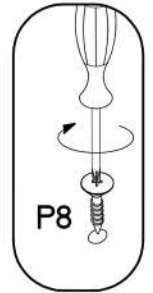

ARSANY/FRISBO 30 G-108 OTW

max. 5kg
KUH.30087
KUH.40018

KUH.10603 x2	1073x290x16
KUH.30087 x4	267x271x16
KUH.40018 x2	267x276x16
KUH.60462	1070x135x2,5

+8x30mm A	6,4 x 50mm B	+5/16mm J3	
8	8	8	16
K	O	+3.0x20mm P7	+4.0x30mm P8
2	1	6	4

1

 +8x30mm A	 +4.0x30mm P8	 K
8	4	2

2

 6,4 x 50mm B	 O	 E1
8	1	8

3

3.0x20mm

P7

6

4

A

B

x2

SHOP

8mm

C

D

5

+5/16mm

J3
16