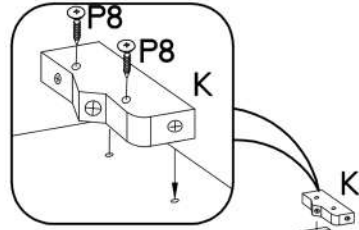

ARSANY/FRISBO 30 G-108 OTW

max. 5kg
KUH.30087
KUH.40018

KUH.10603 x2	1073x290x16
KUH.30087 x4	267x271x16
KUH.40018 x2	267x276x16
KUH.60462	1070x135x2,5

+8x30mm A	6,4 x 50mm B	+5/16mm J3	
8	8	8	16
K	O	+3.0x20mm P7	+4.0x30mm P8
2	1	6	4

1

 +8x30mm A	 +4.0x30mm P8	 K
8	4	2

2

 6,4 x 50mm B	 O	 E1
8	1	8

3

3.0x20mm

P7

6

4

A

B

x2

SHOP

8mm

C

D