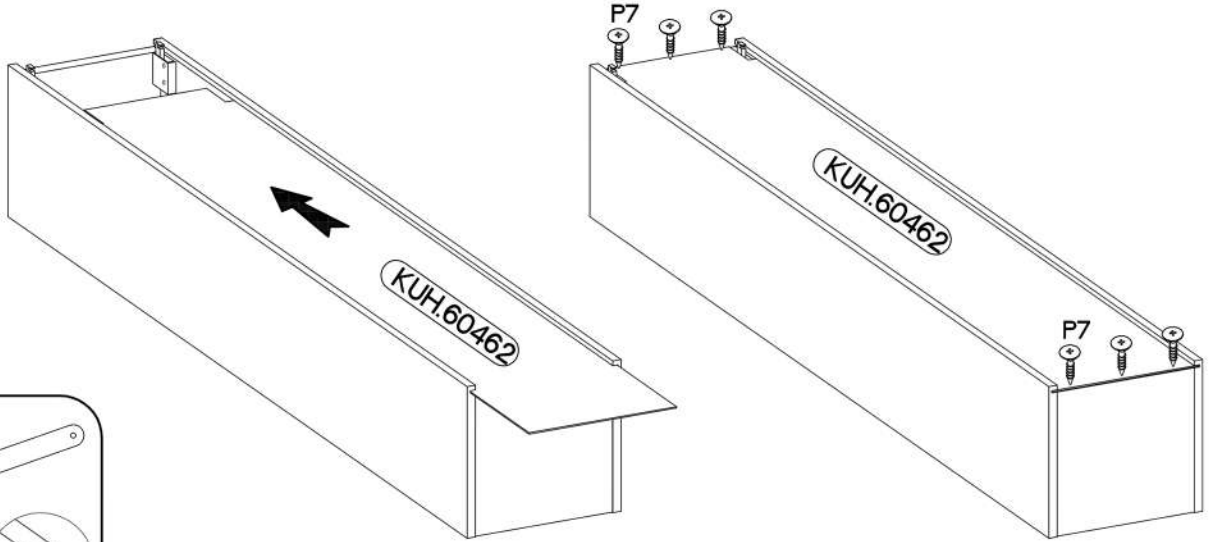

ARSANY/FRISBO 30 G-108 OTW

max. 5kg
KUH.30087
KUH.40018

KUH.10603 x2	1073x290x16
KUH.30087 x4	267x271x16
KUH.40018 x2	267x276x16
KUH.60462	1070x135x2,5

+8x30mm A	6,4 x 50mm B	+5/16mm J3	
8	8	8	16
K	O	+3.0x20mm P7	+4.0x30mm P8
2	1	6	4

1

 +8x30mm A	 +4.0x30mm P8	 K
8	4	2

2

 6,4 x 50mm B	 O	 E1
8	1	8

3

3.0x20mm

P7

6

4

A

B

x2

SHOP

8mm

C

D