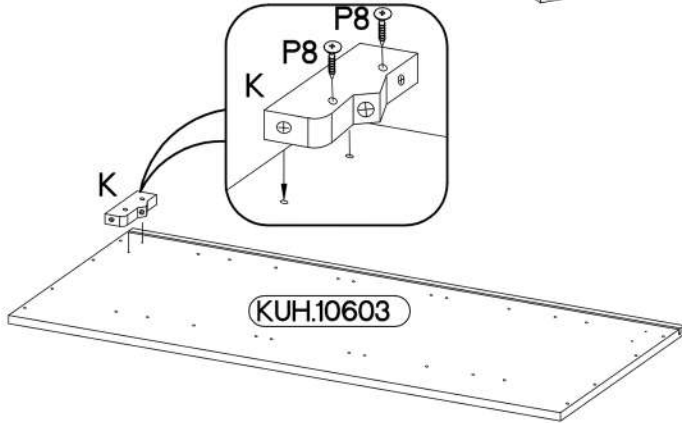

ARSANY/FRISBO 30 G-108 OTW

max. 5kg
KUH.30087
KUH.40018

KUH.10603 x2	1073x290x16
KUH.30087 x4	267x271x16
KUH.40018 x2	267x276x16
KUH.60462	1070x135x2,5

+8x30mm A	6,4 x 50mm B	+5/16mm J3	
8	8	8	16
K	O	+3.0x20mm P7	+4.0x30mm P8
2	1	6	4

1

 +8x30mm A	 +4.0x30mm P8	 K
8	4	2

2

 6,4 x 50mm B	 O	 E1
8	1	8

3

3.0x20mm

P7

6

4

A

B

x2

SHOP

8mm

C

D

5

+5/16mm

J3
16