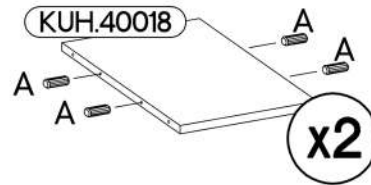

ARSANY/FRISBO 30 G-108 OTW

max. 5kg
KUH.30087
KUH.40018

KUH.10603 x2	1073x290x16
KUH.30087 x4	267x271x16
KUH.40018 x2	267x276x16
KUH.60462	1070x135x2,5

+8x30mm A	6,4 x 50mm B	+5/16mm J3	
8	8	8	16
K	O	+3.0x20mm P7	+4.0x30mm P8
2	1	6	4

1

 +8x30mm A	 +4.0x30mm P8	 K
8	4	2

2

 6,4 x 50mm B	 O	 E1
8	1	8

3

3.0x20mm

P7

6

4

A

B

x2

SHOP

8mm

C

D