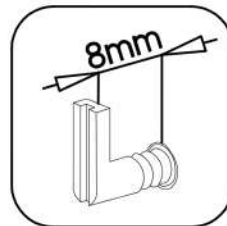

ARSANY/FRISBO 30 G-108 OTW

max. 5kg
KUH.30087
KUH.40018

KUH.10603 x2	1073x290x16
KUH.30087 x4	267x271x16
KUH.40018 x2	267x276x16
KUH.60462	1070x135x2,5

+8x30mm A	6,4 x 50mm B	+5/16mm J3	
8	8	8	16
K	O	+3.0x20mm P7	+4.0x30mm P8
2	1	6	4

1

 +8x30mm A	 +4.0x30mm P8	 K
8	4	2

2

 6,4 x 50mm B	 O	 E1
8	1	8

3

3.0x20mm

P7

6

4

A

B

x2

SHOP

8mm

C

D

5

+5/16mm

J3
16