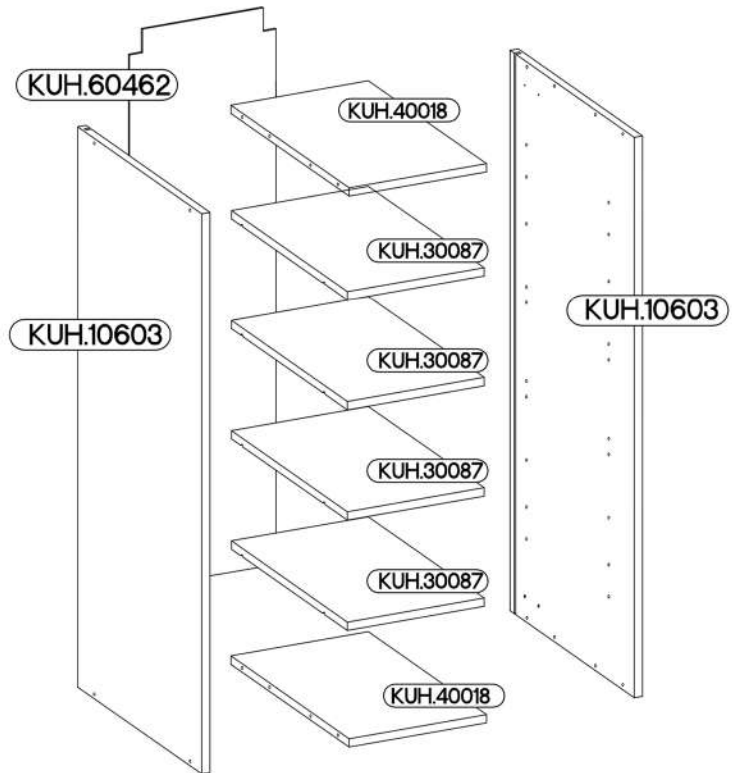

ARSANY/FRISBO 30 G-108 OTW

max. 5kg
KUH.30087
KUH.40018

KUH.10603 x2	1073x290x16
KUH.30087 x4	267x271x16
KUH.40018 x2	267x276x16
KUH.60462	1070x135x2,5

+8x30mm A	6,4 x 50mm B	+5/16mm J3	
8	8	8	16
K	O	+3.0x20mm P7	+4.0x30mm P8
2	1	6	4

1

 +8x30mm A	 +4.0x30mm P8	 K
8	4	2

2

 6,4 x 50mm B	 O	 E1
8	1	8

3

3.0x20mm

P7

6

4

A

B

x2

SHOP

8mm

C

D

5

+5/16mm

J3
16