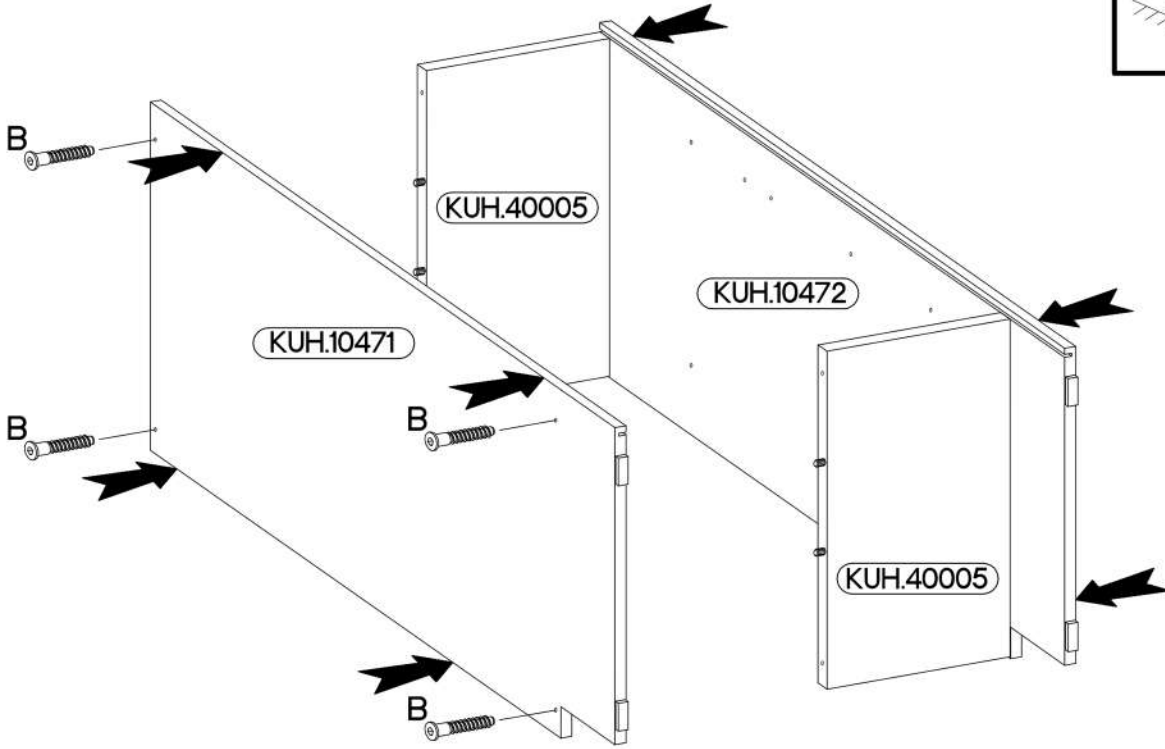

ARSANY/FRISBO 30 D OTW BB

KUH.10471	815x500x16
KUH.10472	815x500x16
KUH.30089 x2	267x480x16
KUH.40005 x2	267x485x16
KUH.60091	713x285x2,5
KUH.90017	299x95x16

+8x30mm A	6,4 x 50mm B	E1	6.5x48x16 F2	
8	8	8	4	
+5/16mm J3	O	+4.0x16mm P1	+3.0x20mm P7	T3
8	1	2	8-10	1

1

6.5x48x16	±8x30mm
	
F2	A
4	8

2

6,4 x 50mm			
	B	O	E1
	4	1	4

3

6,4 x 50mm

4

±3.0x20mm