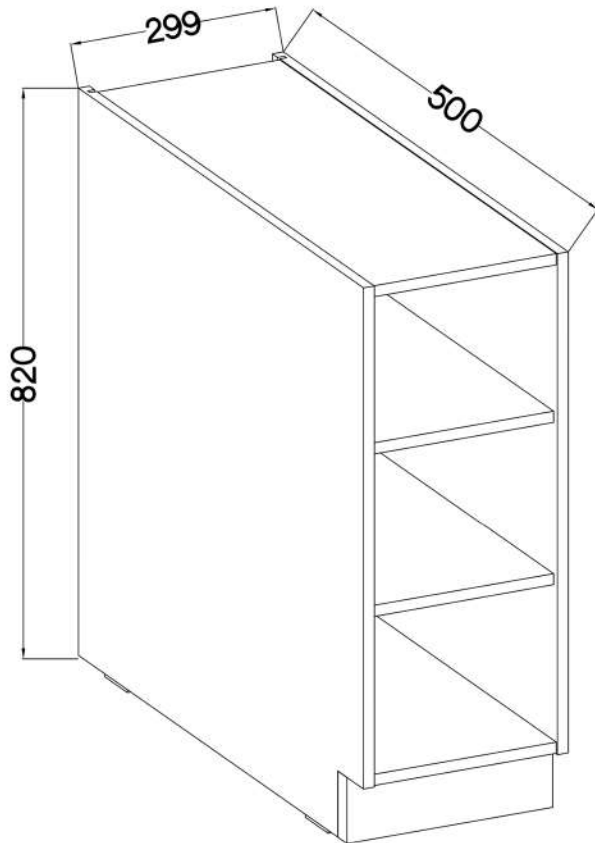

ARSANY/FRISBO 30 D OTW BB

KUH.10471	815x500x16
KUH.10472	815x500x16
KUH.30089 x2	267x480x16
KUH.40005 x2	267x485x16
KUH.60091	713x285x2,5
KUH.90017	299x95x16

+8x30mm A	6,4 x 50mm B	E1	6.5x48x16 F2	
8	8	8	4	
+5/16mm J3	O	+4.0x16mm P1	+3.0x20mm P7	T3
8	1	2	8-10	1

1

6.5x48x16	±8x30mm
	
F2	A
4	8

2

6,4 x 50mm			
	B	O	E1
	4	1	4

3

6,4 x 50mm

4

±3.0x20mm