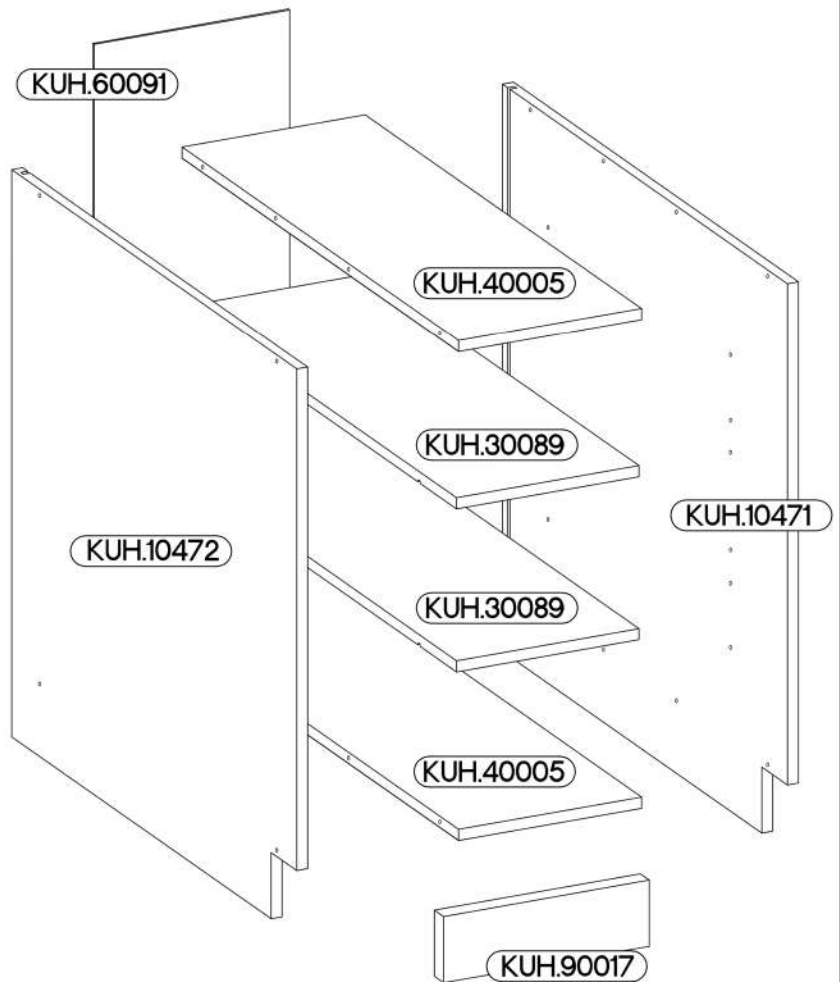

ARSANY/FRISBO 30 D OTW BB

KUH.10471	815x500x16
KUH.10472	815x500x16
KUH.30089 x2	267x480x16
KUH.40005 x2	267x485x16
KUH.60091	713x285x2,5
KUH.90017	299x95x16

+8x30mm A	6,4 x 50mm B	E1	6.5x48x16 F2	
8	8	8	4	
+5/16mm J3	O	+4.0x16mm P1	+3.0x20mm P7	T3
8	1	2	8-10	1

1

6.5x48x16	±8x30mm
	
F2	A
4	8

2

6,4 x 50mm			
	B	O	E1
	4	1	4

3

6,4 x 50mm

4

±3.0x20mm

5

6