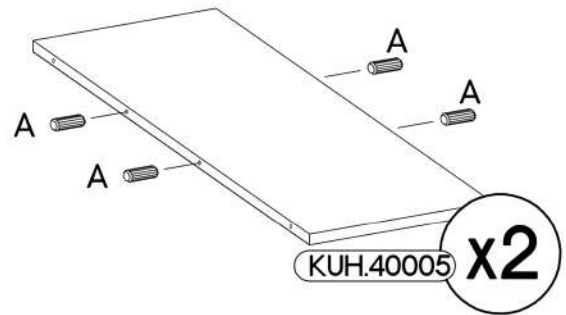

ARSANY/FRISBO 30 D OTW BB

KUH.10471	815x500x16
KUH.10472	815x500x16
KUH.30089 x2	267x480x16
KUH.40005 x2	267x485x16
KUH.60091	713x285x2,5
KUH.90017	299x95x16

+8x30mm A	6,4 x 50mm B	E1	6.5x48x16 F2	
8	8	8	4	
+5/16mm J3	O	+4.0x16mm P1	+3.0x20mm P7	T3
8	1	2	8-10	1

1

6.5x48x16	±8x30mm
	
F2	A
4	8

2

6,4 x 50mm			
	B	O	E1
	4	1	4

3

6,4 x 50mm

4

±3.0x20mm