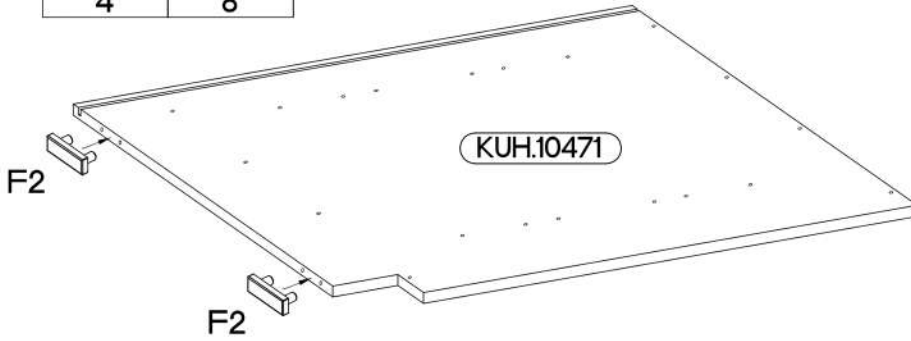

ARSANY/FRISBO 30 D OTW BB

KUH.10471	815x500x16
KUH.10472	815x500x16
KUH.30089 x2	267x480x16
KUH.40005 x2	267x485x16
KUH.60091	713x285x2,5
KUH.90017	299x95x16

+8x30mm A	6,4 x 50mm B	E1	6.5x48x16 F2	
8	8	8	4	
+5/16mm J3	O	+4.0x16mm P1	+3.0x20mm P7	T3
8	1	2	8-10	1

1

6.5x48x16	±8x30mm
	
F2	A
4	8

2

6,4 x 50mm			
	B	O	E1
	4	1	4

3

6,4 x 50mm

4

±3.0x20mm