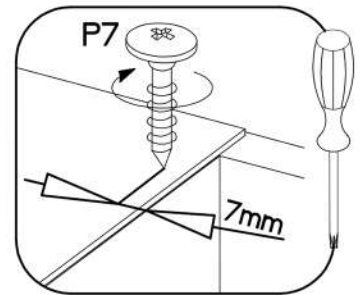

ARSANY/FRISBO 30 D OTW BB

KUH.10471	815x500x16
KUH.10472	815x500x16
KUH.30089 x2	267x480x16
KUH.40005 x2	267x485x16
KUH.60091	713x285x2,5
KUH.90017	299x95x16

+8x30mm A	6,4 x 50mm B	E1	6.5x48x16 F2	
8	8	8	4	
+5/16mm J3	O	+4.0x16mm P1	+3.0x20mm P7	T3
8	1	2	8-10	1

1

6.5x48x16	±8x30mm
	
F2	A
4	8

2

6,4 x 50mm			
	B	O	E1
	4	1	4

3

6,4 x 50mm

4

±3.0x20mm