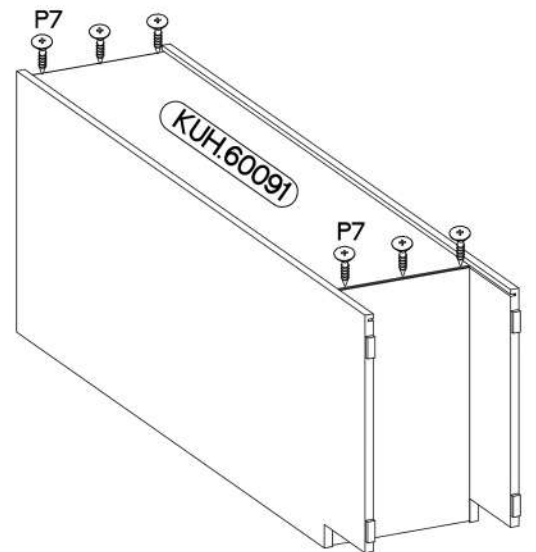

ARSANY/FRISBO 30 D OTW BB

KUH.10471	815x500x16
KUH.10472	815x500x16
KUH.30089 x2	267x480x16
KUH.40005 x2	267x485x16
KUH.60091	713x285x2,5
KUH.90017	299x95x16

+8x30mm A	6,4 x 50mm B	E1	6.5x48x16 F2	
8	8	8	4	
+5/16mm J3	O	+4.0x16mm P1	+3.0x20mm P7	T3
8	1	2	8-10	1

1

6.5x48x16	±8x30mm
	
F2	A
4	8

2

6,4 x 50mm			
	B	O	E1
	4	1	4

3

6,4 x 50mm

4

±3.0x20mm