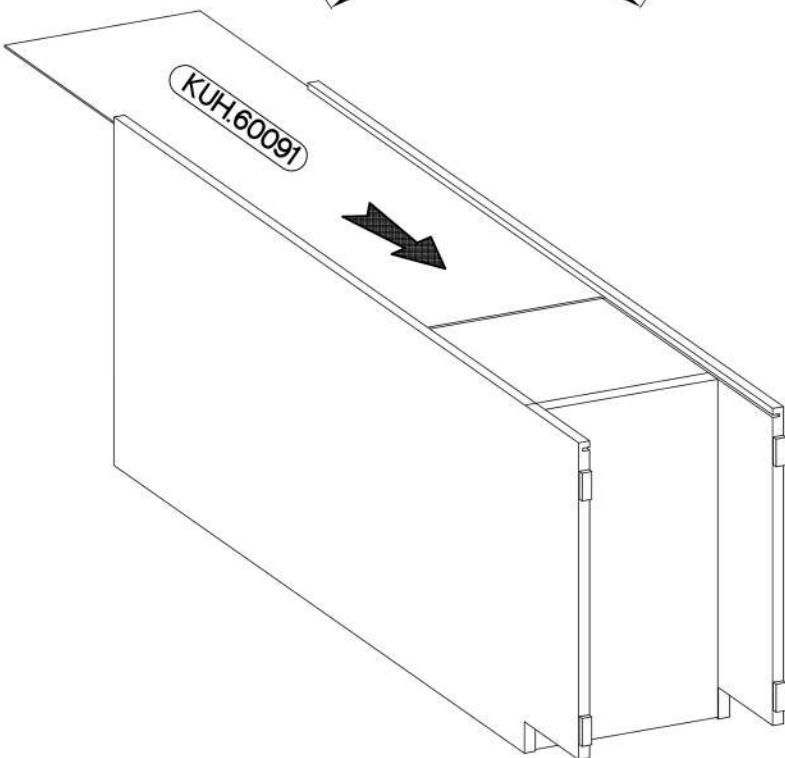

ARSANY/FRISBO 30 D OTW BB

KUH.10471	815x500x16
KUH.10472	815x500x16
KUH.30089 x2	267x480x16
KUH.40005 x2	267x485x16
KUH.60091	713x285x2,5
KUH.90017	299x95x16

+8x30mm A	6,4 x 50mm B	E1	6.5x48x16 F2	
8	8	8	4	
+5/16mm J3	O	+4.0x16mm P1	+3.0x20mm P7	T3
8	1	2	8-10	1

1

6.5x48x16	±8x30mm
	
F2	A
4	8

2

6,4 x 50mm			
	B	O	E1
	4	1	4

3

6,4 x 50mm

4

±3.0x20mm