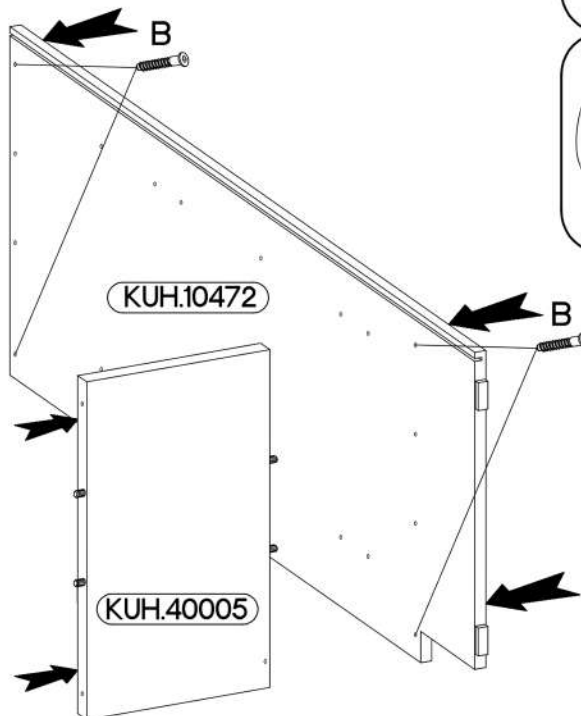

ARSANY/FRISBO 30 D OTW BB

KUH.10471	815x500x16
KUH.10472	815x500x16
KUH.30089 x2	267x480x16
KUH.40005 x2	267x485x16
KUH.60091	713x285x2,5
KUH.90017	299x95x16

+8x30mm A	6,4 x 50mm B	E1	6.5x48x16 F2	
8	8	8	4	
+5/16mm J3	O	+4.0x16mm P1	+3.0x20mm P7	T3
8	1	2	8-10	1

1

6.5x48x16	±8x30mm
	
F2	A
4	8

2

6,4 x 50mm			
	B	O	E1
	4	1	4

3

6,4 x 50mm

4

±3.0x20mm