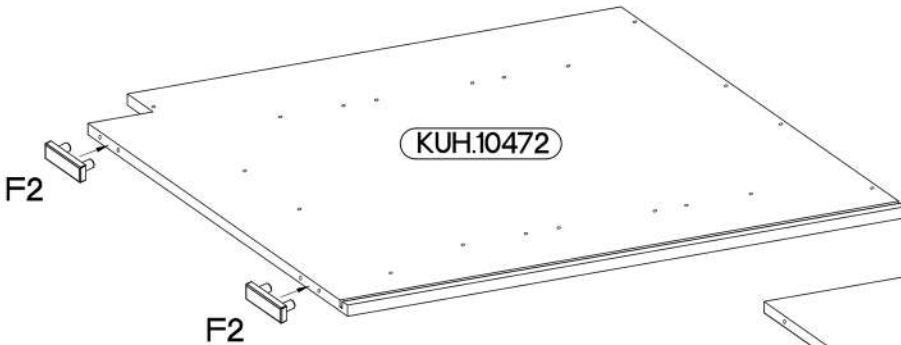

ARSANY/FRISBO 30 D OTW BB

KUH.10471	815x500x16
KUH.10472	815x500x16
KUH.30089 x2	267x480x16
KUH.40005 x2	267x485x16
KUH.60091	713x285x2,5
KUH.90017	299x95x16

+8x30mm A	6,4 x 50mm B	E1	6.5x48x16 F2	
8	8	8	4	
+5/16mm J3	O	+4.0x16mm P1	+3.0x20mm P7	T3
8	1	2	8-10	1

1

6.5x48x16	±8x30mm
	
F2	A
4	8

2

6,4 x 50mm			
	B	O	E1
	4	1	4

3

6,4 x 50mm

4

±3.0x20mm