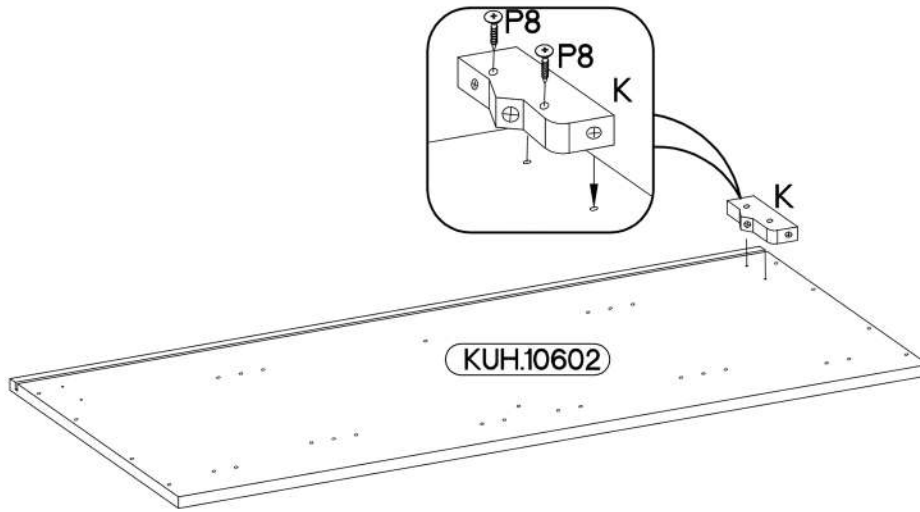

ARSANY 60 G-108 1F

max. 5kg
 KUH.30004
 KUH.40009

KUH.10602 x2	1073x290x16
KUH.30004 x3	566x250x16
KUH.40009 x2	567x276x16
KUH.60470	1070x585x2,5

+8x30mm A	6,4 x 50mm B	E1	+35/0mm HG			
8	8	8	3			
+5/16mm J3	K	O	+3.5x13mm P5	+3.0x20mm P7	+4.0x30mm P8	
12	2	1	6	8-10	4	

1

 +8x30mm A	 +4.0x30mm P8	 K
8	4	2

2

6,4 x 50mm

3

6,4 x 50mm

4

5

6

1070x596

L=160mm	M4x27mm
S	U8
1	2

KUH.71408	1070x596x19
-----------	-------------

1

L

R

KUH.71408

KUH.71408

2

†35/0mm  HG 3	†3.5x13mm  P5 6
---	---

KUH.71408

3

L=160mm	M4x27mm
	
S	U8
1	2