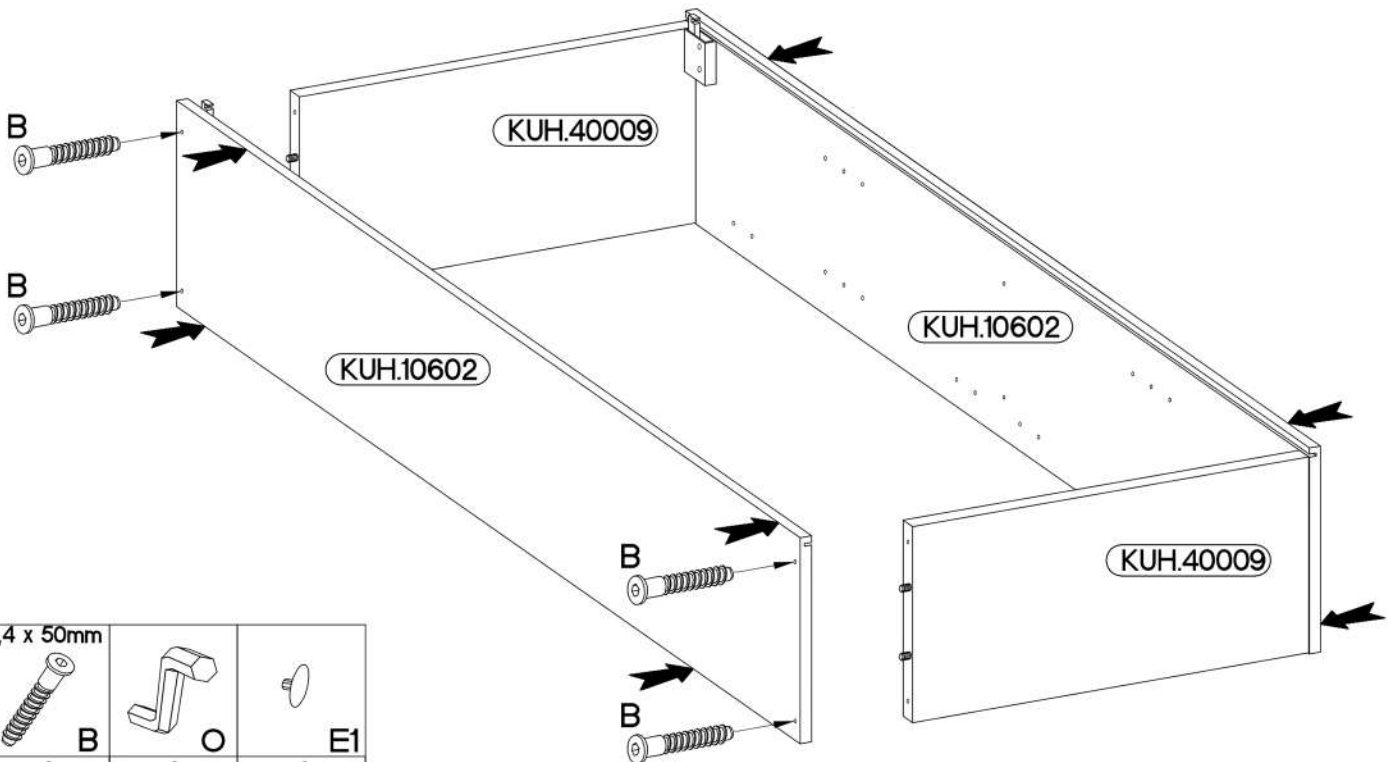

ARSANY 60 G-108 1F

max. 5kg
 KUH.30004
 KUH.40009

KUH.10602 x2	1073x290x16
KUH.30004 x3	566x250x16
KUH.40009 x2	567x276x16
KUH.60470	1070x585x2,5

+8x30mm A	6,4 x 50mm B	E1	+35/0mm HG			
8	8	8	3			
+5/16mm J3	K	O	+3.5x13mm P5	+3.0x20mm P7	+4.0x30mm P8	
12	2	1	6	8-10	4	

1

 +8x30mm A	 +4.0x30mm P8	 K
8	4	2

2

6,4 x 50mm

3

6,4 x 50mm

4

5

6

1070x596

L=160mm	M4x27mm
S	U8
1	2

KUH.71408	1070x596x19
-----------	-------------

1

L

R

KUH.71408

KUH.71408

2

†35/0mm  HG 3	†3.5x13mm  P5 6
---	---

KUH.71408

3

L=160mm	M4x27mm
	
S	U8
1	2