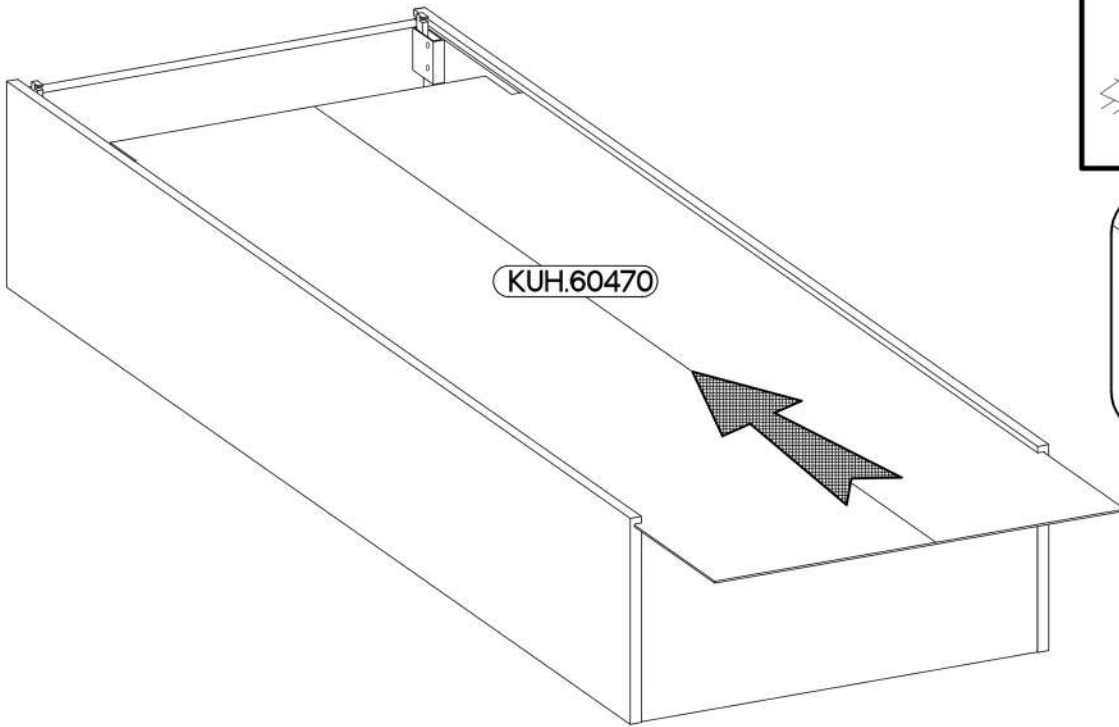

ARSANY 60 G-108 1F

max. 5kg
 KUH.30004
 KUH.40009

KUH.10602 x2	1073x290x16
KUH.30004 x3	566x250x16
KUH.40009 x2	567x276x16
KUH.60470	1070x585x2,5

+8x30mm A	6,4 x 50mm B	E1	+35/0mm HG			
8	8	8	3			
+5/16mm J3	K	O	+3.5x13mm P5	+3.0x20mm P7	+4.0x30mm P8	
12	2	1	6	8-10	4	

1

 +8x30mm A	 +4.0x30mm P8	 K
8	4	2

2

6,4 x 50mm

3

6,4 x 50mm

4

5

6

1070x596

L=160mm	M4x27mm
S	U8
1	2

KUH.71408	1070x596x19
-----------	-------------

1

L

R

KUH.71408

KUH.71408

2

†35/0mm  HG 3	†3.5x13mm  P5 6
---	---

KUH.71408

3

L=160mm	M4x27mm
	
S	U8
1	2