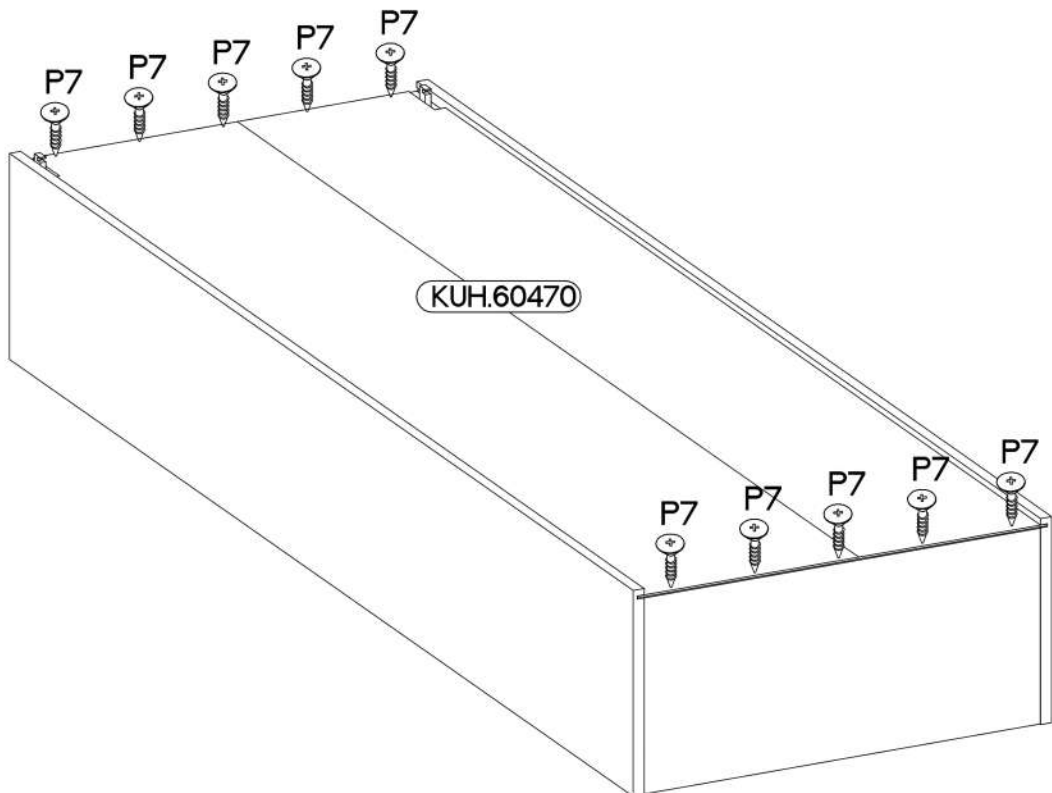

ARSANY 60 G-108 1F

max. 5kg
 KUH.30004
 KUH.40009

KUH.10602 x2	1073x290x16
KUH.30004 x3	566x250x16
KUH.40009 x2	567x276x16
KUH.60470	1070x585x2,5

+8x30mm A	6,4 x 50mm B	E1	+35/0mm HG			
8	8	8	3			
+5/16mm J3	K	O	+3.5x13mm P5	+3.0x20mm P7	+4.0x30mm P8	
12	2	1	6	8-10	4	

1

 +8x30mm A	 +4.0x30mm P8	 K
8	4	2

2

6,4 x 50mm

3

6,4 x 50mm

4

5

6

1070x596

L=160mm	M4x27mm
S	U8
1	2

KUH.71408	1070x596x19
-----------	-------------

1

L

R

KUH.71408

KUH.71408

2

†35/0mm  HG 3	†3.5x13mm  P5 6
---	---

KUH.71408

3

L=160mm	M4x27mm
	
S	U8
1	2