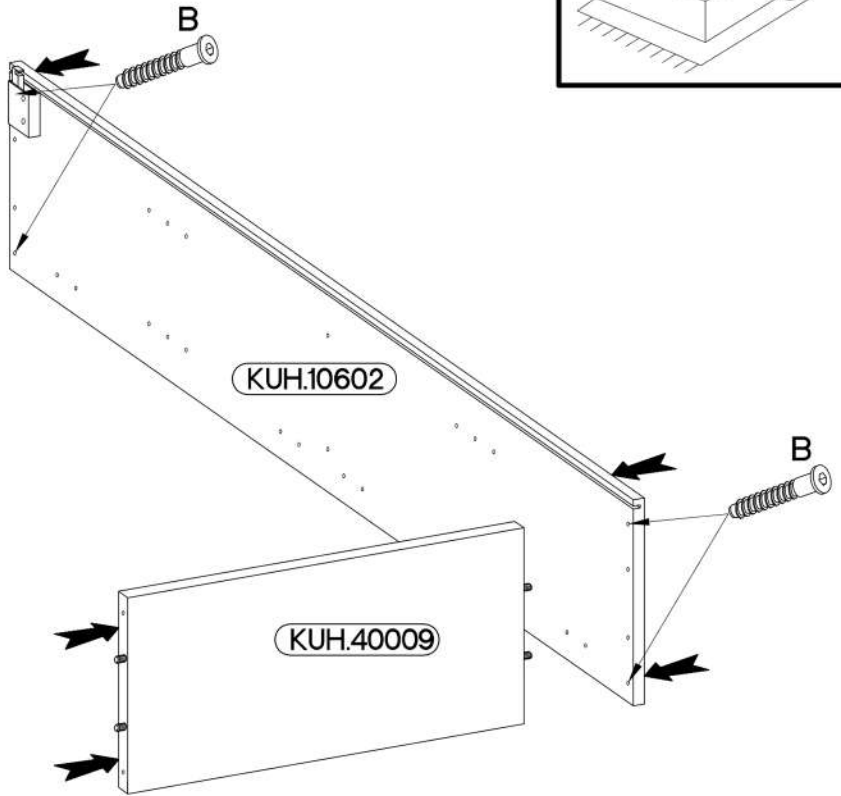

ARSANY 60 G-108 1F

max. 5kg
 KUH.30004
 KUH.40009

KUH.10602 x2	1073x290x16
KUH.30004 x3	566x250x16
KUH.40009 x2	567x276x16
KUH.60470	1070x585x2,5

+8x30mm A	6,4 x 50mm B	E1	+35/0mm HG			
8	8	8	3			
+5/16mm J3	K	O	+3.5x13mm P5	+3.0x20mm P7	+4.0x30mm P8	
12	2	1	6	8-10	4	

1

 +8x30mm A	 +4.0x30mm P8	 K
8	4	2

2

6,4 x 50mm

3

6,4 x 50mm

4

5

6

1070x596

L=160mm	M4x27mm
S	U8
1	2

KUH.71408	1070x596x19
-----------	-------------

1

L

R

KUH.71408

KUH.71408

2

†35/0mm  HG 3	†3.5x13mm  P5 6
---	---

KUH.71408

3

L=160mm	M4x27mm
	
S	U8
1	2