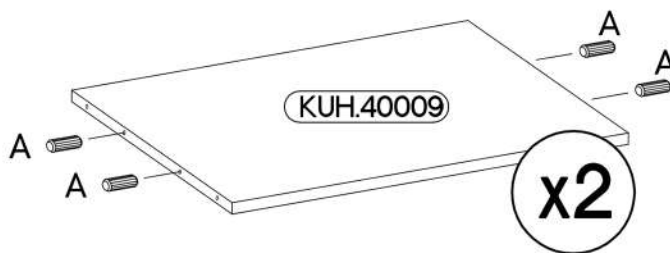

ARSANY 60 G-108 1F

max. 5kg
 KUH.30004
 KUH.40009

KUH.10602 x2	1073x290x16
KUH.30004 x3	566x250x16
KUH.40009 x2	567x276x16
KUH.60470	1070x585x2,5

+8x30mm A	6,4 x 50mm B	E1	+35/0mm HG			
8	8	8	3			
+5/16mm J3	K	O	+3.5x13mm P5	+3.0x20mm P7	+4.0x30mm P8	
12	2	1	6	8-10	4	

1

 +8x30mm A	 +4.0x30mm P8	 K
8	4	2

2

6,4 x 50mm

3

6,4 x 50mm

4

5

6

1070x596

L=160mm	M4x27mm
S	U8
1	2

KUH.71408	1070x596x19
-----------	-------------

1

L

R

KUH.71408

KUH.71408

2

†35/0mm  HG 3	†3.5x13mm  P5 6
---	---

KUH.71408

3

L=160mm	M4x27mm
	
S	U8
1	2