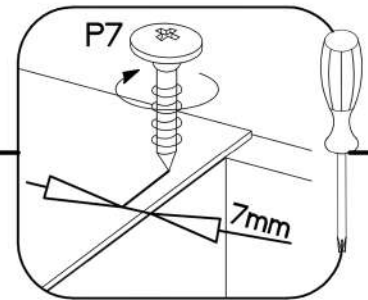

ARSANY 60 G-108 1F

max. 5kg
 KUH.30004
 KUH.40009

KUH.10602 x2	1073x290x16
KUH.30004 x3	566x250x16
KUH.40009 x2	567x276x16
KUH.60470	1070x585x2,5

+8x30mm A	6,4 x 50mm B	E1	+35/0mm HG			
8	8	8	3			
+5/16mm J3	K	O	+3.5x13mm P5	+3.0x20mm P7	+4.0x30mm P8	
12	2	1	6	8-10	4	

1

 +8x30mm A	 +4.0x30mm P8	 K
8	4	2

2

6,4 x 50mm

3

6,4 x 50mm

4

5

6

1070x596

L=160mm	M4x27mm
S	U8
1	2

KUH.71408	1070x596x19
-----------	-------------

1

L

R

KUH.71408

KUH.71408

2

†35/0mm  HG 3	†3.5x13mm  P5 6
---	---

KUH.71408

3

L=160mm	M4x27mm
	
S	U8
1	2