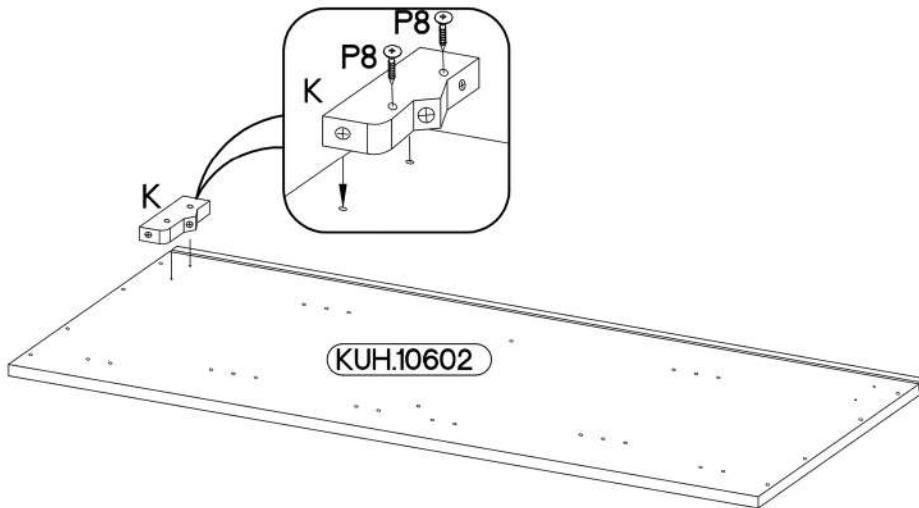

ARSANY 60 G-108 1F

max. 5kg
 KUH.30004
 KUH.40009

KUH.10602 x2	1073x290x16
KUH.30004 x3	566x250x16
KUH.40009 x2	567x276x16
KUH.60470	1070x585x2,5

+8x30mm A	6,4 x 50mm B	E1	+35/0mm HG			
8	8	8	3			
+5/16mm J3	K	O	+3.5x13mm P5	+3.0x20mm P7	+4.0x30mm P8	
12	2	1	6	8-10	4	

1

 +8x30mm A	 +4.0x30mm P8	 K
8	4	2

2

6,4 x 50mm

3

6,4 x 50mm

4

5

6

1070x596

L=160mm	M4x27mm
S	U8
1	2

KUH.71408	1070x596x19
-----------	-------------

1

L

R

KUH.71408

KUH.71408

2

†35/0mm  HG 3	†3.5x13mm  P5 6
---	---

KUH.71408

3

L=160mm	M4x27mm
	
S	U8
1	2