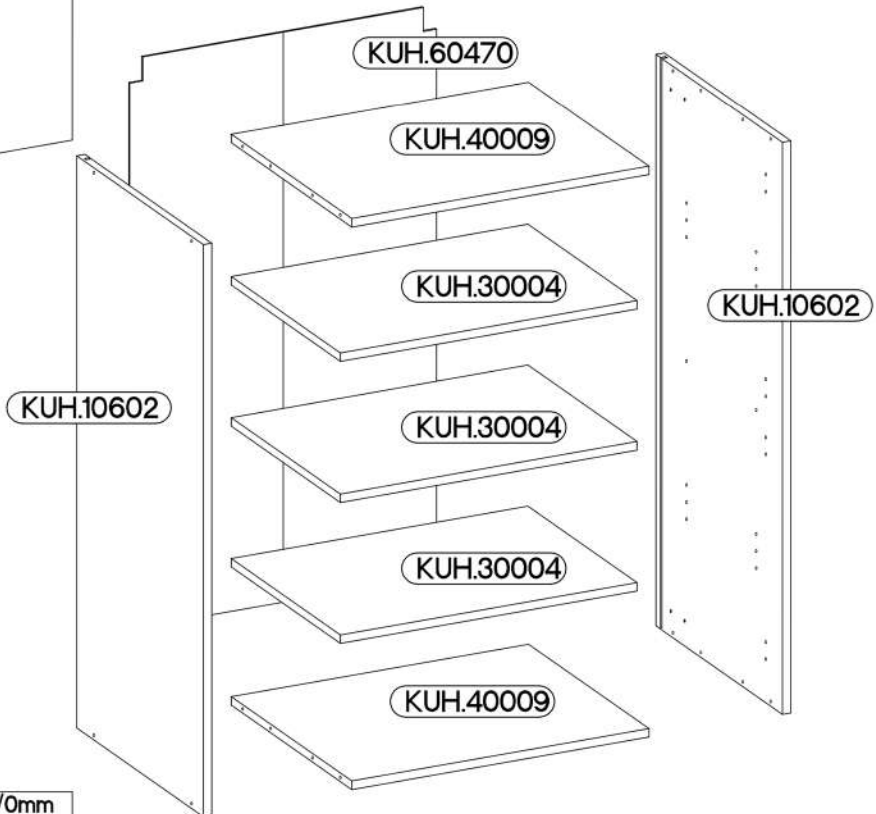

ARSANY 60 G-108 1F

max. 5kg
 KUH.30004
 KUH.40009

KUH.10602 x2	1073x290x16
KUH.30004 x3	566x250x16
KUH.40009 x2	567x276x16
KUH.60470	1070x585x2,5

+8x30mm A	6,4 x 50mm B	E1	+35/0mm HG			
8	8	8	3			
+5/16mm J3	K	O	+3.5x13mm P5	+3.0x20mm P7	+4.0x30mm P8	
12	2	1	6	8-10	4	

1

 +8x30mm A	 +4.0x30mm P8	 K
8	4	2

2

6,4 x 50mm

3

6,4 x 50mm

4

5

6

1070x596

L=160mm	M4x27mm
S	U8
1	2

KUH.71408	1070x596x19
-----------	-------------

1

L

R

KUH.71408

KUH.71408

2

†35/0mm  HG 3	†3.5x13mm  P5 6
---	---

KUH.71408

3

L=160mm	M4x27mm
	
S	U8
1	2