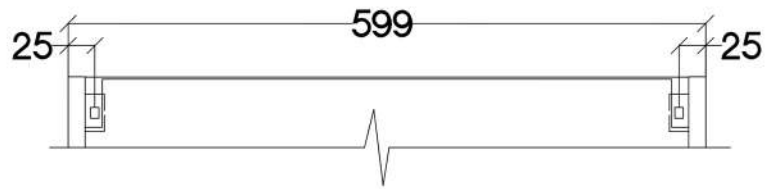

ARSANY 60 G-108 1F

max. 5kg
 KUH.30004
 KUH.40009

KUH.10602 x2	1073x290x16
KUH.30004 x3	566x250x16
KUH.40009 x2	567x276x16
KUH.60470	1070x585x2,5

+8x30mm A	6,4 x 50mm B	E1	+35/0mm HG			
8	8	8	3			
+5/16mm J3	K	O	+3.5x13mm P5	+3.0x20mm P7	+4.0x30mm P8	
12	2	1	6	8-10	4	

1

 +8x30mm A	 +4.0x30mm P8	 K
8	4	2

2

6,4 x 50mm

3

6,4 x 50mm

4

5

6

1070x596

L=160mm	M4x27mm
S	U8
1	2

KUH.71408	1070x596x19
-----------	-------------

1

L

R

KUH.71408

KUH.71408

2

†35/0mm  HG 3	†3.5x13mm  P5 6
---	---

KUH.71408

3

L=160mm	M4x27mm
	
S	U8
1	2