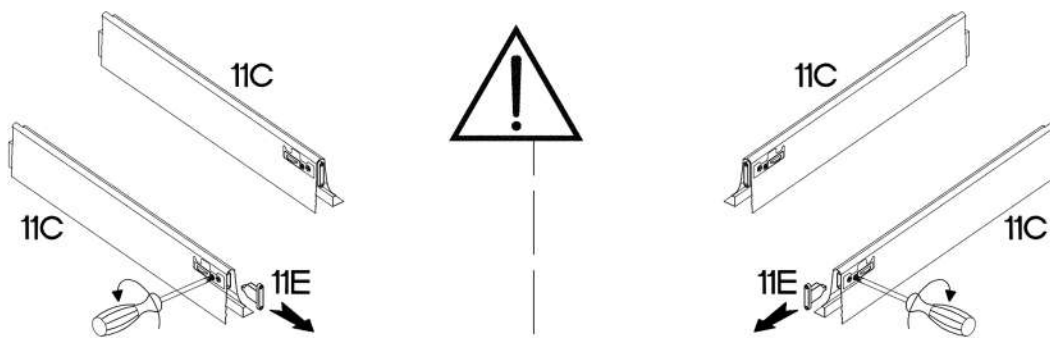

1

 11J	 11C	 11E	 11L	 11K
1	1	2	1	2
 11G	 T17	 11FH	 11FI	 P5
2	1	2	2	14

1.