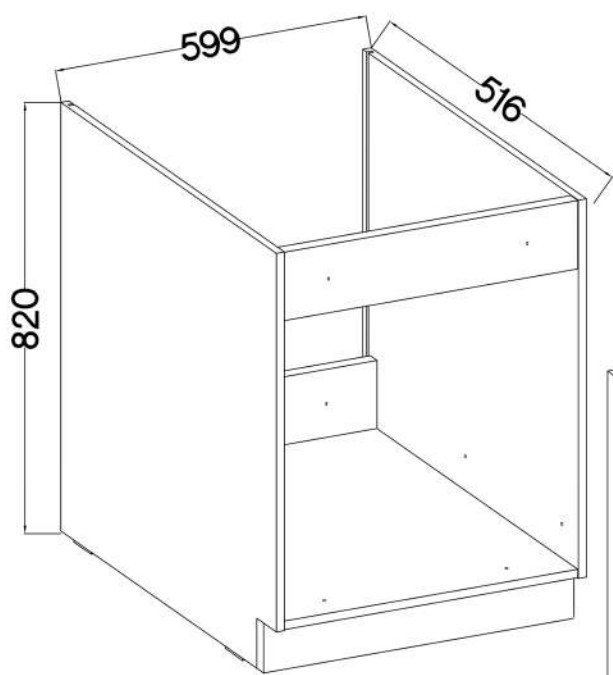

# ARSANY 60 ZL 1S BB

KUH.10578	815x500x16
KUH.10579	815x500x16
KUH.40007	567x485x16
KUH.90402 x2	567x130x16
KUH.90015	599x95x16

1	1	1	2	1	2	2
2	2	4	4	14	2	1
8	8	8	2	4	1	2

1

6.5x48x16	±8x30mm
	
F2	A
4	8

2

6,4 x 50mm

3

6,4 x 50mm

4

 #4.0x45mm P4 2	 E9 2
---	--

5

						
1	1	1	2	1	2	2
						
2	2	4	4	14	2	1

**60 ZL 1S BB**

	KUH.71280	596x140x16
	KUH.71281	570x596x16
	KUH.90137	442x492x16
	KUH.90399	480x188x16

M4x22mm	L=128mm
2	1

1	1	1	2	1	2	2
2	2	4	4	14	2	1

# 3

4

M4x22mm	L=128mm
	
U	S
2	1