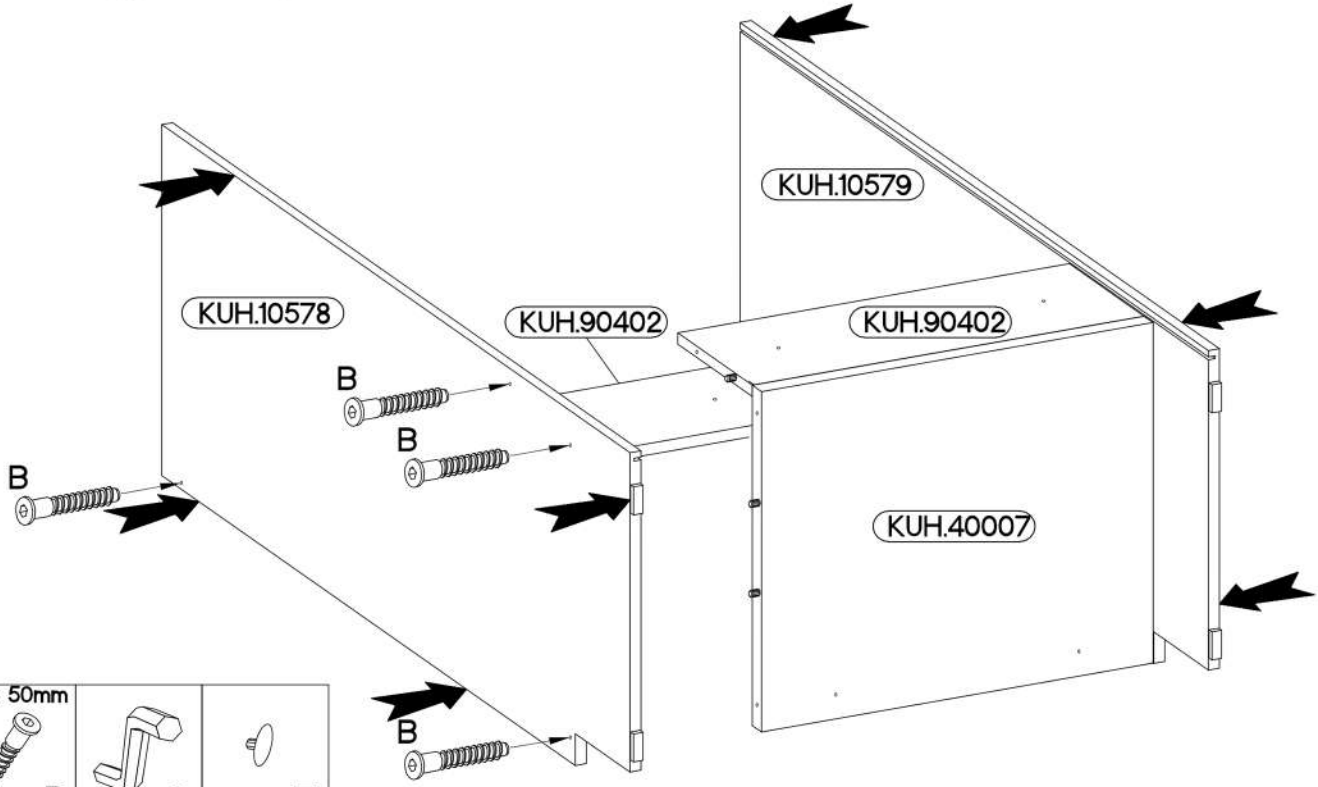

# ARSANY 60 ZL 1S BB

KUH.10578	815x500x16
KUH.10579	815x500x16
KUH.40007	567x485x16
KUH.90402 x2	567x130x16
KUH.90015	599x95x16

1	1	1	2	1	2	2
2	2	4	4	14	2	1
8	8	8	2	4	1	2

1

6.5x48x16	±8x30mm
	
F2	A
4	8

2

6,4 x 50mm

3

6,4 x 50mm

4

 #4.0x45mm P4 2	 E9 2
---	--

5

						
1	1	1	2	1	2	2
						
2	2	4	4	14	2	1

**60 ZL 1S BB**

	KUH.71280	596x140x16
	KUH.71281	570x596x16
	KUH.90137	442x492x16
	KUH.90399	480x188x16

M4x22mm	L=128mm
2	1

1	1	1	2	1	2	2
2	2	4	4	14	2	1