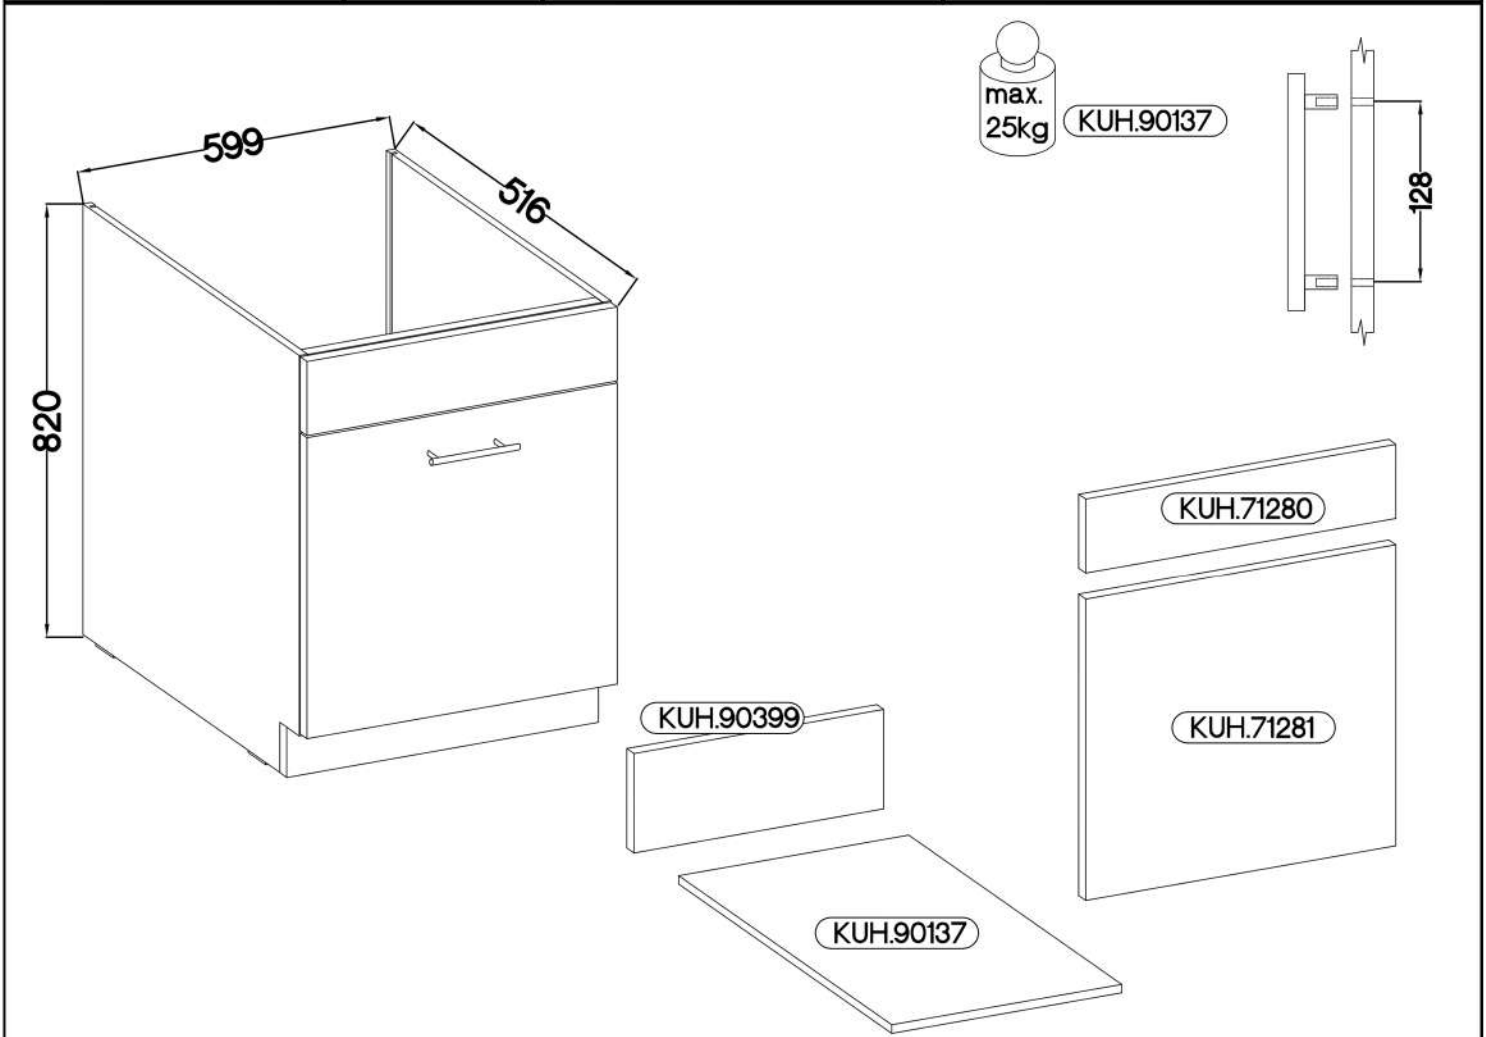

# ARSANY 60 ZL 1S BB

KUH.10578	815x500x16
KUH.10579	815x500x16
KUH.40007	567x485x16
KUH.90402 x2	567x130x16
KUH.90015	599x95x16

1	1	1	2	1	2	2
2	2	4	4	14	2	1
8	8	8	2	4	1	2

1

6.5x48x16	±8x30mm
	
F2	A
4	8

2

6,4 x 50mm

3

6,4 x 50mm

4

 #4.0x45mm P4 2	 E9 2
---	--

5

						
1	1	1	2	1	2	2
						
2	2	4	4	14	2	1

**60 ZL 1S BB**

	KUH.71280	596x140x16
	KUH.71281	570x596x16
	KUH.90137	442x492x16
	KUH.90399	480x188x16