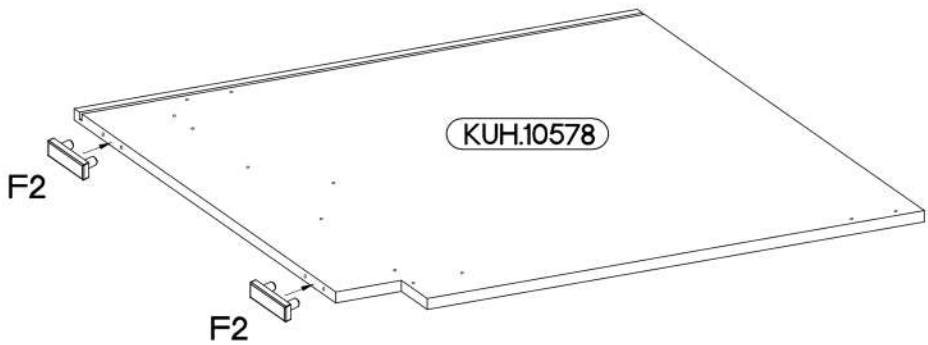

# ARSANY 60 ZL 1S BB

KUH.10578	815x500x16
KUH.10579	815x500x16
KUH.40007	567x485x16
KUH.90402 x2	567x130x16
KUH.90015	599x95x16

1	1	1	2	1	2	2
2	2	4	4	14	2	1
8	8	8	2	4	1	2

1

6.5x48x16	±8x30mm
	
F2	A
4	8

2

6,4 x 50mm

3

6,4 x 50mm

4

 #4.0x45mm P4 2	 E9 2
---	--

5

						
1	1	1	2	1	2	2
						
2	2	4	4	14	2	1

**60 ZL 1S BB**

	KUH.71280	596x140x16
	KUH.71281	570x596x16
	KUH.90137	442x492x16
	KUH.90399	480x188x16

M4x22mm	L=128mm
2	1

1	1	1	2	1	2	2
2	2	4	4	14	2	1

# 3

4

M4x22mm	L=128mm
	
U	S
2	1