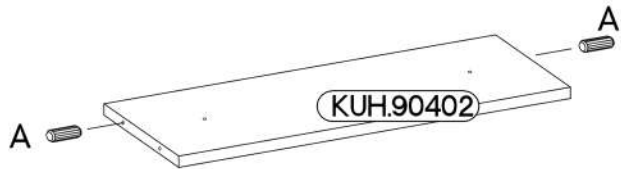

# ARSANY 60 ZL 1S BB

KUH.10578	815x500x16
KUH.10579	815x500x16
KUH.40007	567x485x16
KUH.90402 x2	567x130x16
KUH.90015	599x95x16

1	1	1	2	1	2	2
2	2	4	4	14	2	1
8	8	8	2	4	1	2

1

6.5x48x16	±8x30mm
	
F2	A
4	8

2

6,4 x 50mm

3

6,4 x 50mm

4

 #4.0x45mm P4 2	 E9 2
---	--

5

						
1	1	1	2	1	2	2
						
2	2	4	4	14	2	1

**60 ZL 1S BB**

	KUH.71280	596x140x16
	KUH.71281	570x596x16
	KUH.90137	442x492x16
	KUH.90399	480x188x16

M4x22mm	L=128mm
2	1

1	1	1	2	1	2	2
2	2	4	4	14	2	1