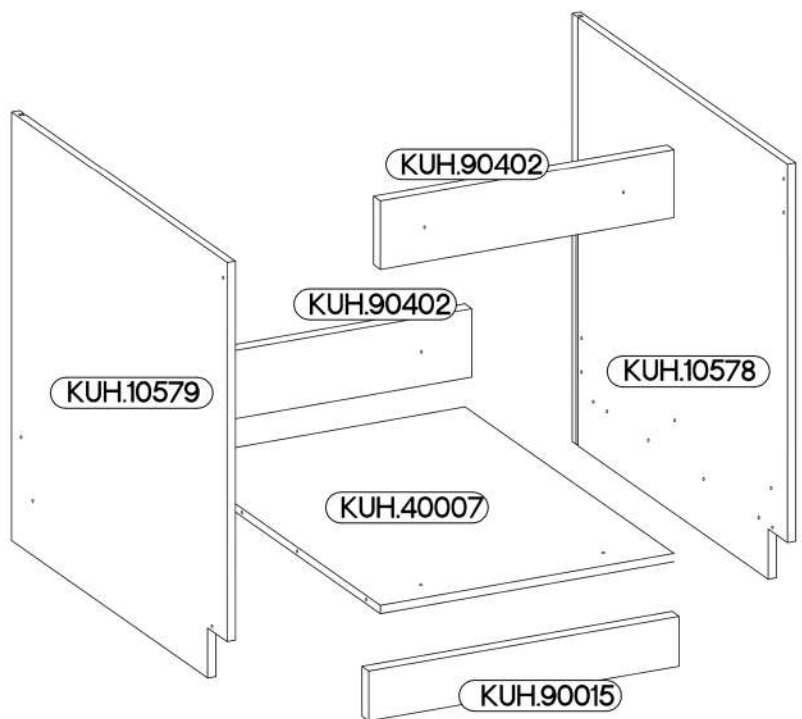

# ARSANY 60 ZL 1S BB

KUH.10578	815x500x16
KUH.10579	815x500x16
KUH.40007	567x485x16
KUH.90402 x2	567x130x16
KUH.90015	599x95x16

1	1	1	2	1	2	2
2	2	4	4	14	2	1
8	8	8	2	4	1	2

1

6.5x48x16	±8x30mm
	
F2	A
4	8

2

6,4 x 50mm

3

6,4 x 50mm

4

 #4.0x45mm P4 2	 E9 2
---	--

5

						
1	1	1	2	1	2	2
						
2	2	4	4	14	2	1

**60 ZL 1S BB**

	KUH.71280	596x140x16
	KUH.71281	570x596x16
	KUH.90137	442x492x16
	KUH.90399	480x188x16

M4x22mm	L=128mm
2	1

1	1	1	2	1	2	2
2	2	4	4	14	2	1

# 3

4

M4x22mm	L=128mm
	
U	S
2	1