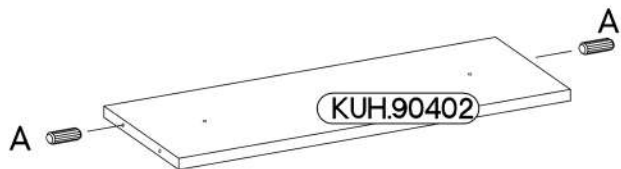

# ARSANY 60 ZL 1S BB

KUH.10578	815x500x16
KUH.10579	815x500x16
KUH.40007	567x485x16
KUH.90402 x2	567x130x16
KUH.90015	599x95x16

1	1	1	2	1	2	2
2	2	4	4	14	2	1
8	8	8	2	4	1	2

1

6.5x48x16	±8x30mm
	
F2	A
4	8

2

6,4 x 50mm

3

6,4 x 50mm

4

 #4.0x45mm P4 2	 E9 2
---	--

5

						
1	1	1	2	1	2	2
						
2	2	4	4	14	2	1

**60 ZL 1S BB**

	KUH.71280	596x140x16
	KUH.71281	570x596x16
	KUH.90137	442x492x16
	KUH.90399	480x188x16

M4x22mm	L=128mm
2	1

1	1	1	2	1	2	2
2	2	4	4	14	2	1