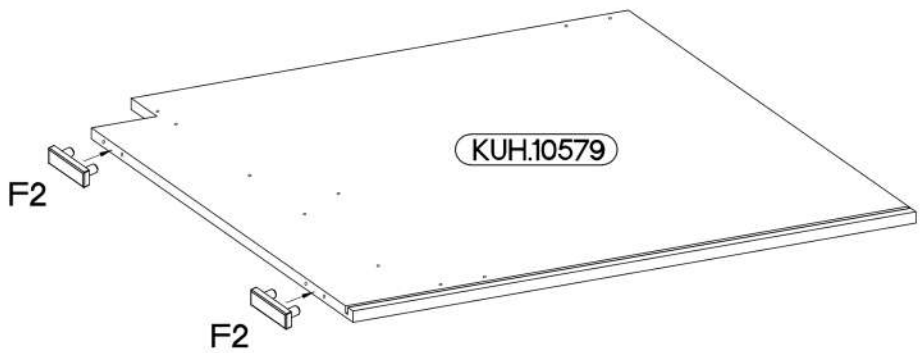

# ARSANY 60 ZL 1S BB

KUH.10578	815x500x16
KUH.10579	815x500x16
KUH.40007	567x485x16
KUH.90402 x2	567x130x16
KUH.90015	599x95x16

1	1	1	2	1	2	2
2	2	4	4	14	2	1
8	8	8	2	4	1	2

1

6.5x48x16	±8x30mm
	
F2	A
4	8

2

6,4 x 50mm

3

6,4 x 50mm

4

 #4.0x45mm P4 2	 E9 2
---	--

5

						
1	1	1	2	1	2	2
						
2	2	4	4	14	2	1

**60 ZL 1S BB**

	KUH.71280	596x140x16
	KUH.71281	570x596x16
	KUH.90137	442x492x16
	KUH.90399	480x188x16

M4x22mm	L=128mm
2	1

1	1	1	2	1	2	2
2	2	4	4	14	2	1

# 3

4

M4x22mm	L=128mm
	
U	S
2	1