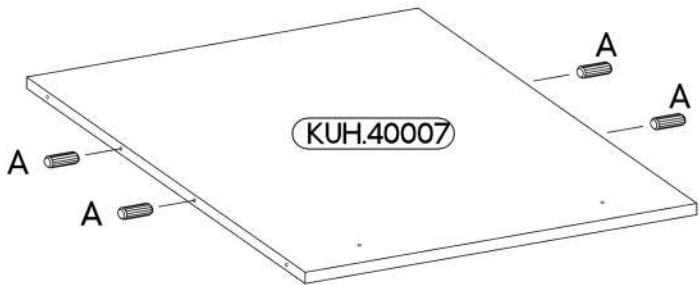

# ARSANY 60 ZL 1S BB

KUH.10578	815x500x16
KUH.10579	815x500x16
KUH.40007	567x485x16
KUH.90402 x2	567x130x16
KUH.90015	599x95x16

1	1	1	2	1	2	2
2	2	4	4	14	2	1
8	8	8	2	4	1	2

1

6.5x48x16	±8x30mm
	
F2	A
4	8

2

6,4 x 50mm

3

6,4 x 50mm

4

 #4.0x45mm P4 2	 E9 2
---	--

5

						
1	1	1	2	1	2	2
						
2	2	4	4	14	2	1

**60 ZL 1S BB**

	KUH.71280	596x140x16
	KUH.71281	570x596x16
	KUH.90137	442x492x16
	KUH.90399	480x188x16

M4x22mm	L=128mm
2	1

1	1	1	2	1	2	2
2	2	4	4	14	2	1

# 3

4

M4x22mm	L=128mm
	
U	S
2	1