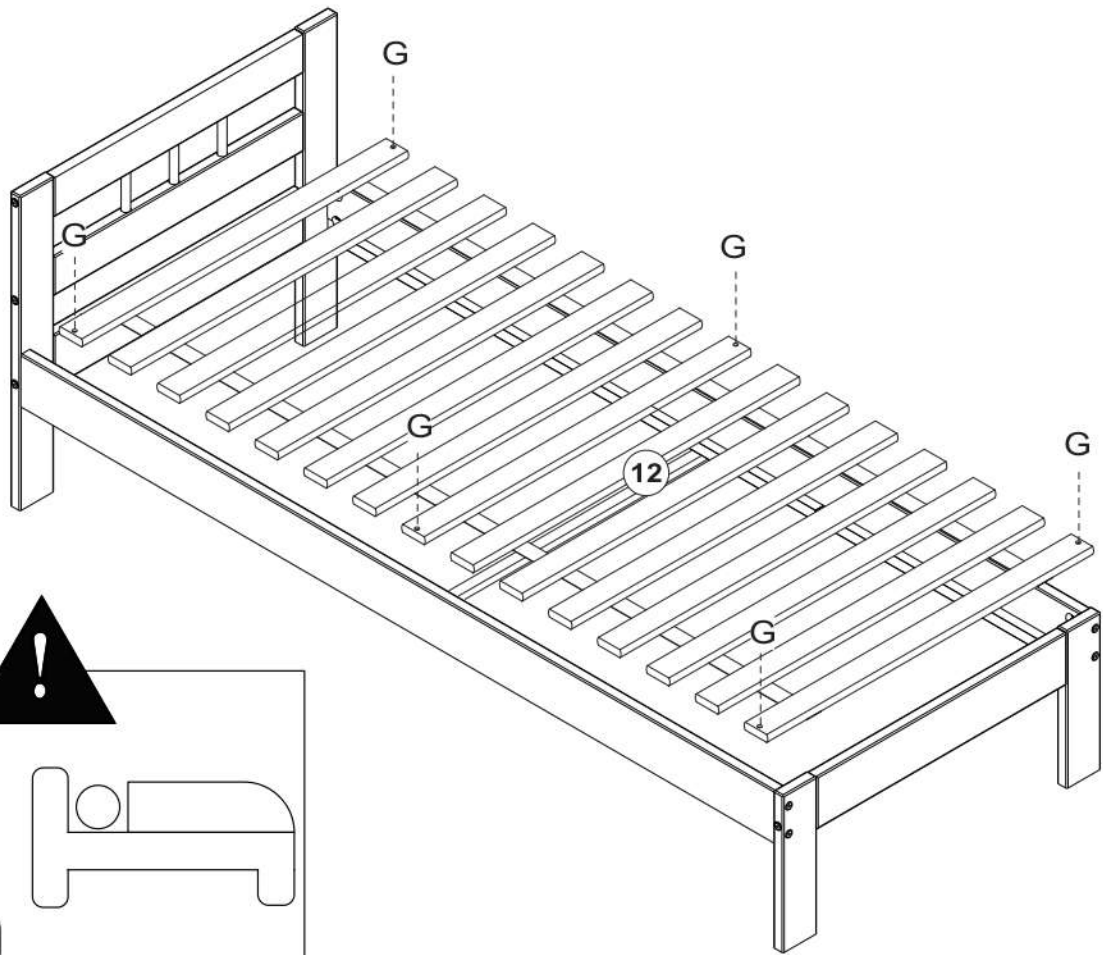

JONA NEW

90x200

A	 Ø10x40mm	16
B	 1/4x60mm	08
C	 7,0x130mm	08

D		08
E		01
F	 20gr	02
G	 Ø4,0x30mm	26

01

02

03

04

05

06

07

Warning icon: A triangle with an exclamation mark, a clock, and a person in bed. Below the clock is the text **24h**.