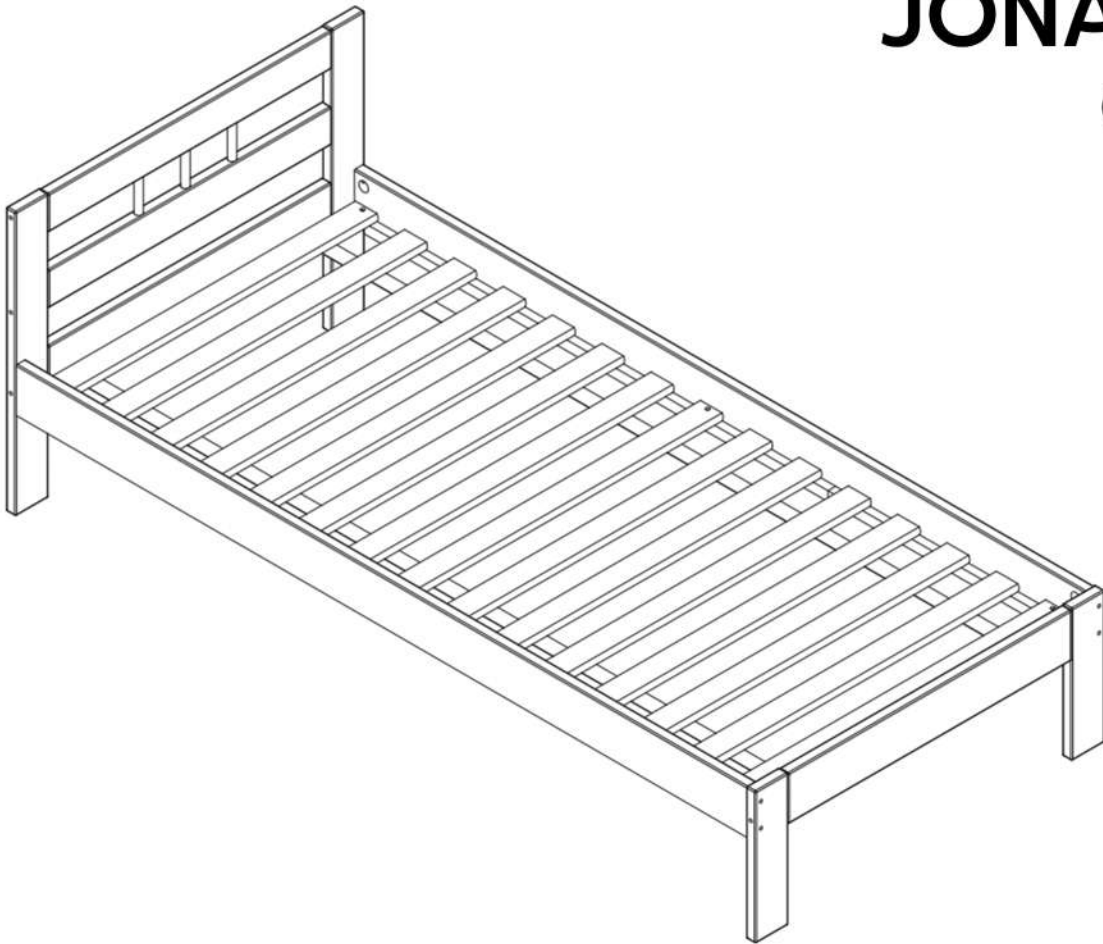

JONA NEW

90x200

A	 Ø10x40mm	16
B	 1/4x60mm	08
C	 7,0x130mm	08

D		08
E		01
F	 20gr	02
G	 Ø4,0x30mm	26

01

02

03

04

05

06

07

Warning icon: A triangle with an exclamation mark, a clock, and a person in bed. Below the clock is the text **24h**.