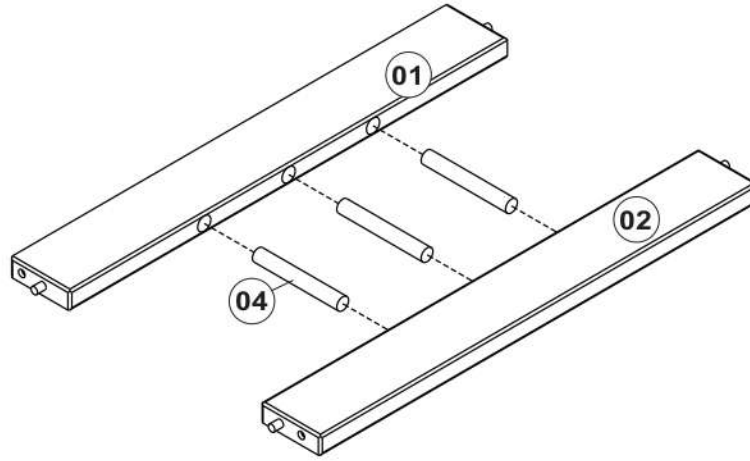

JONA NEW

90x200

A	 Ø10x40mm	16
B	 1/4x60mm	08
C	 7,0x130mm	08

D		08
E		01
F	 20gr	02
G	 Ø4,0x30mm	26

01

02

03

04

05

06

07

Warning icon: A triangle with an exclamation mark, a clock, and a person in bed. Below the clock is the text **24h**.