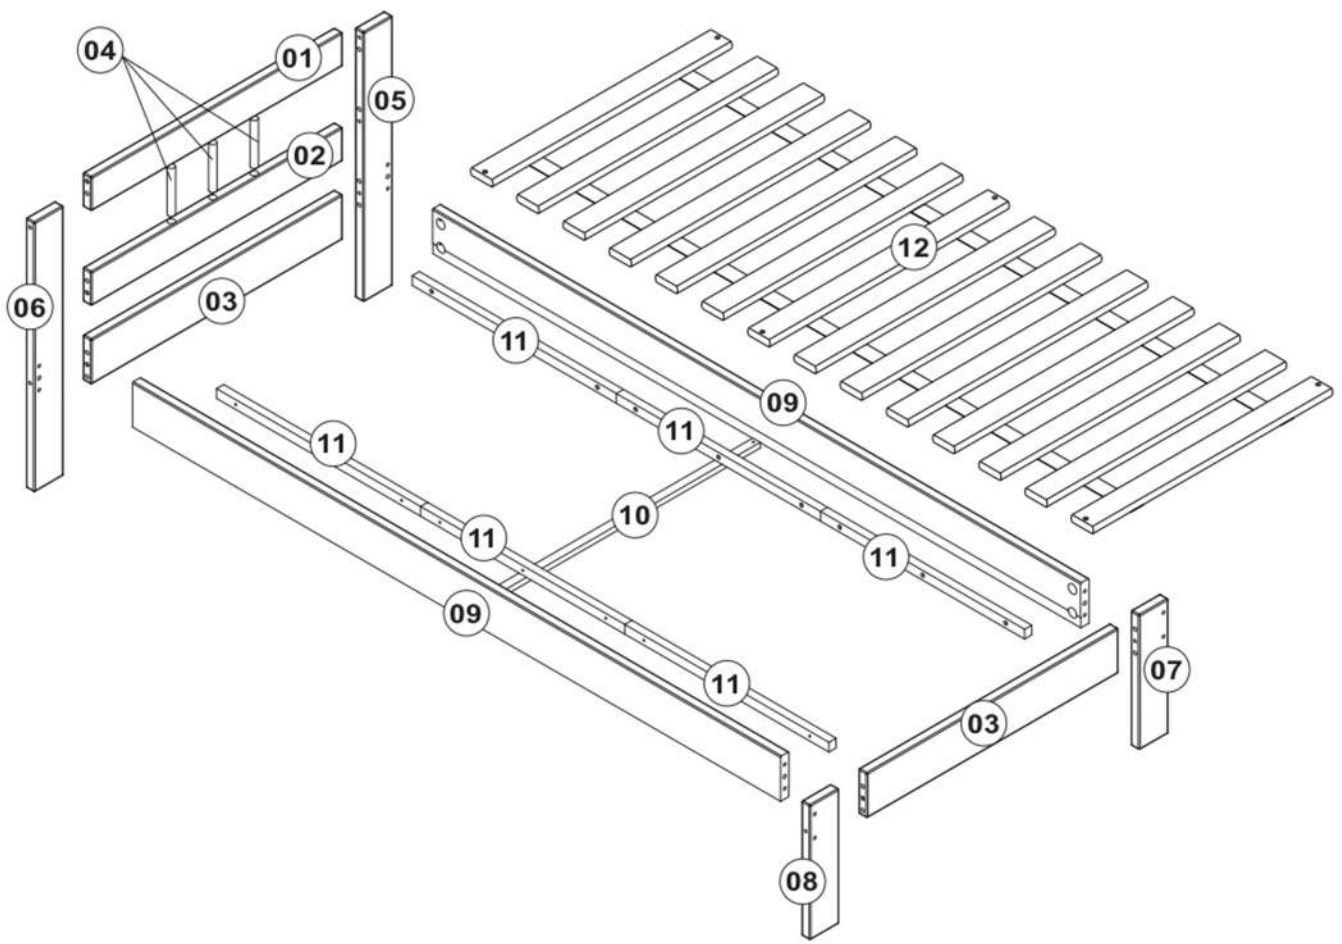

JONA NEW

90x200

A	 Ø10x40mm	16
B	 1/4x60mm	08
C	 7,0x130mm	08

D		08
E		01
F	 20gr	02
G	 Ø4,0x30mm	26

01

02

03

04

05

06

07

Warning icon: A triangle with an exclamation mark, a clock, and a person in bed. Below the clock is the text **24h**.