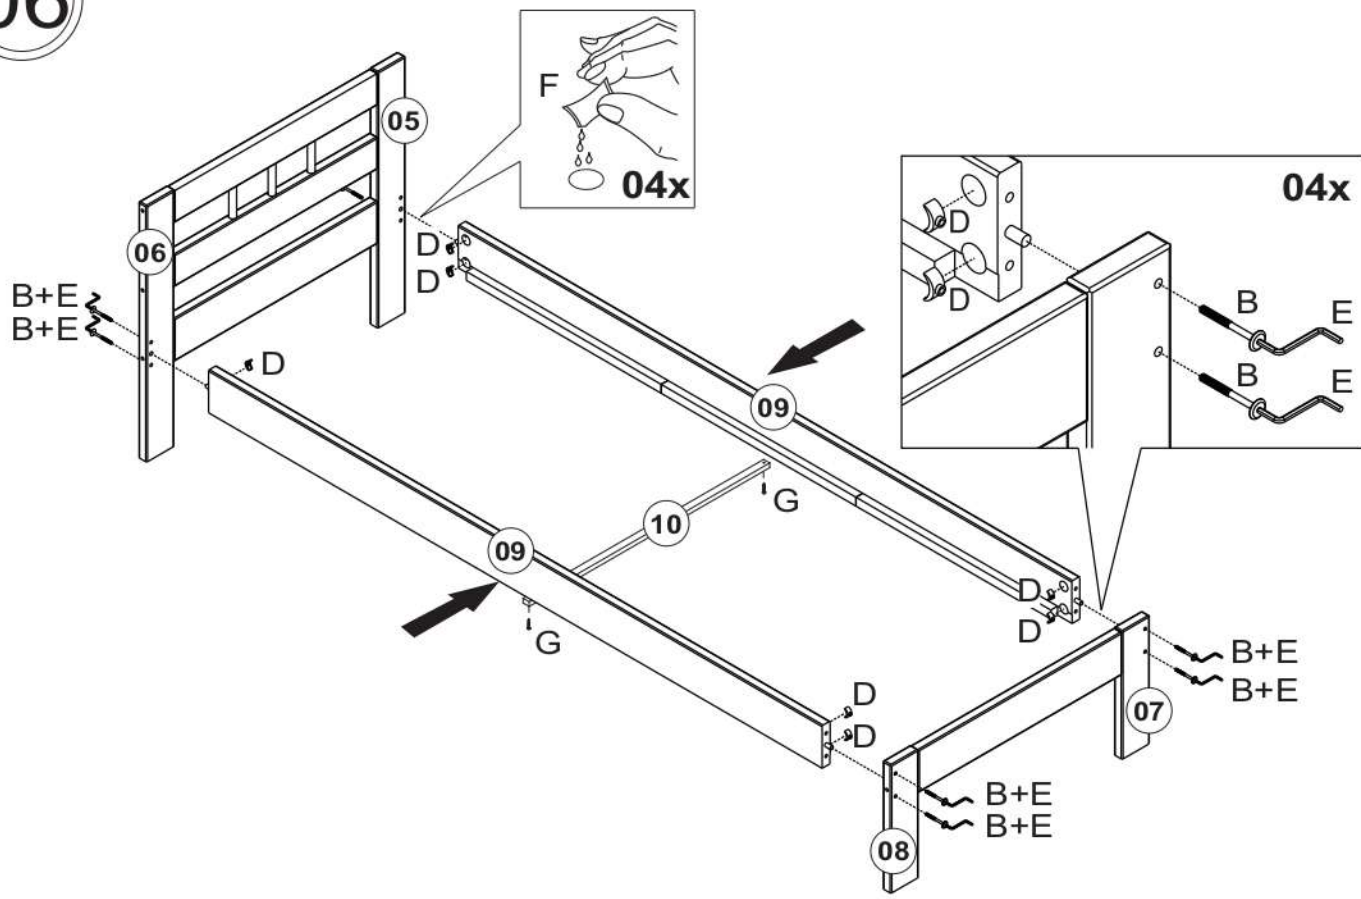

JONA NEW

90x200

A	 Ø10x40mm	16
B	 1/4x60mm	08
C	 7,0x130mm	08

D		08
E		01
F	 20gr	02
G	 Ø4,0x30mm	26

01

02

03

04

05

06

07

Warning icon: A triangle with an exclamation mark, a clock, and a person in bed. Below the clock is the text **24h**.