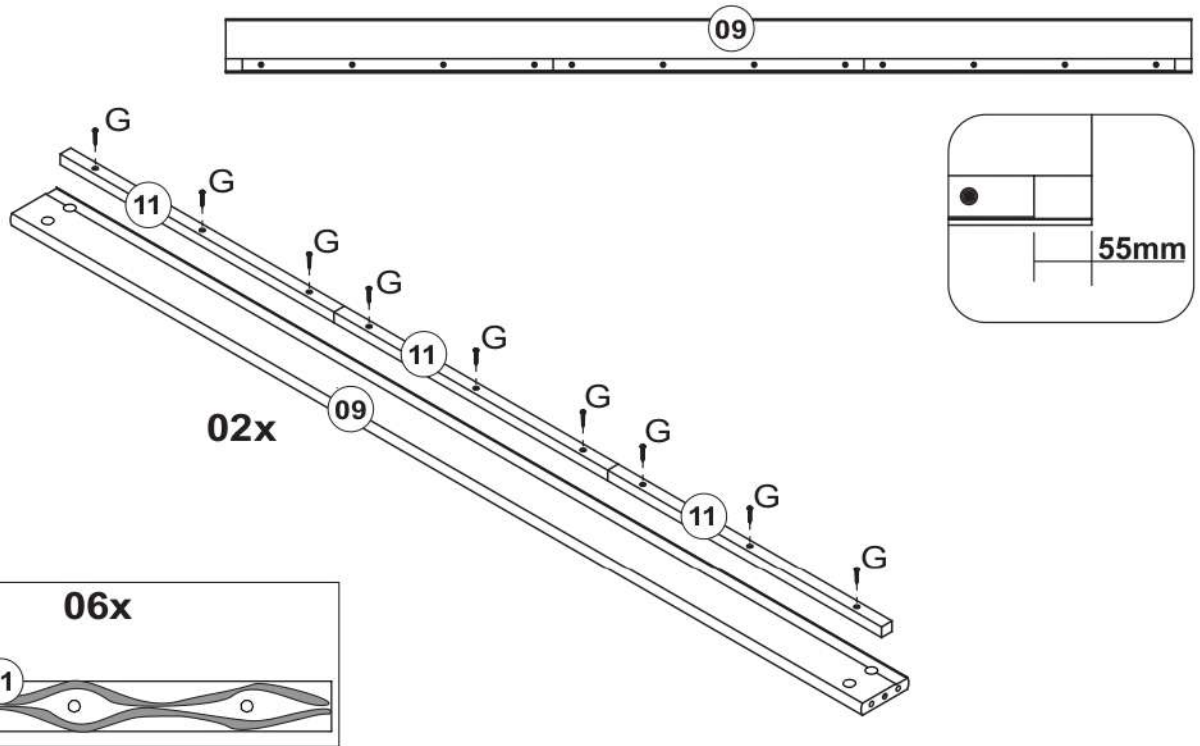

JONA NEW

90x200

A	 Ø10x40mm	16
B	 1/4x60mm	08
C	 7,0x130mm	08

D		08
E		01
F	 20gr	02
G	 Ø4,0x30mm	26

01

02

03

04

05

06

07

Warning icon: A triangle with an exclamation mark, a clock, and a person in bed. Below the clock is the text **24h**.