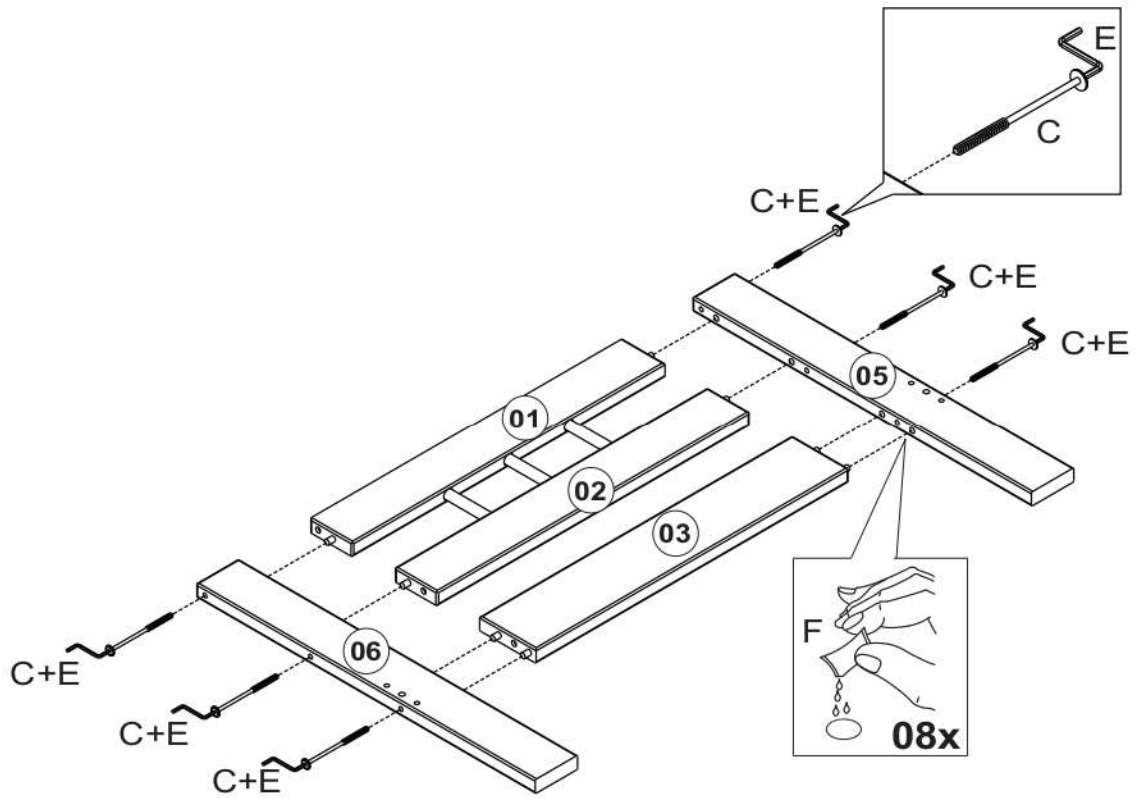

JONA NEW

90x200

A	 Ø10x40mm	16
B	 1/4x60mm	08
C	 7,0x130mm	08

D		08
E		01
F	 20gr	02
G	 Ø4,0x30mm	26

01

02

03

04

05

06

07

Warning icon: A triangle with an exclamation mark, a clock, and a person in bed. Below the clock is the text **24h**.