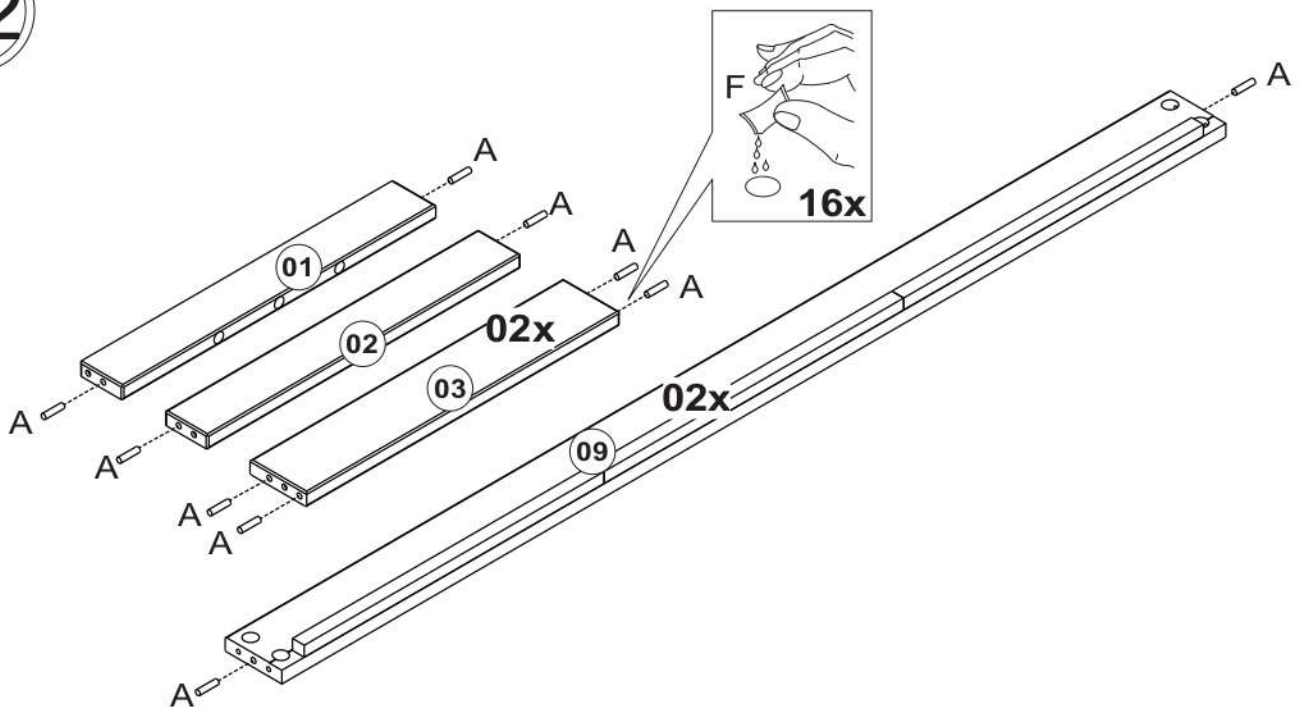

JONA NEW

90x200

A	 Ø10x40mm	16
B	 1/4x60mm	08
C	 7,0x130mm	08

D		08
E		01
F	 20gr	02
G	 Ø4,0x30mm	26

01

02

03

04

05

06

07

Warning icon: A triangle with an exclamation mark, a clock, and a person in bed. Below the clock is the text **24h**.