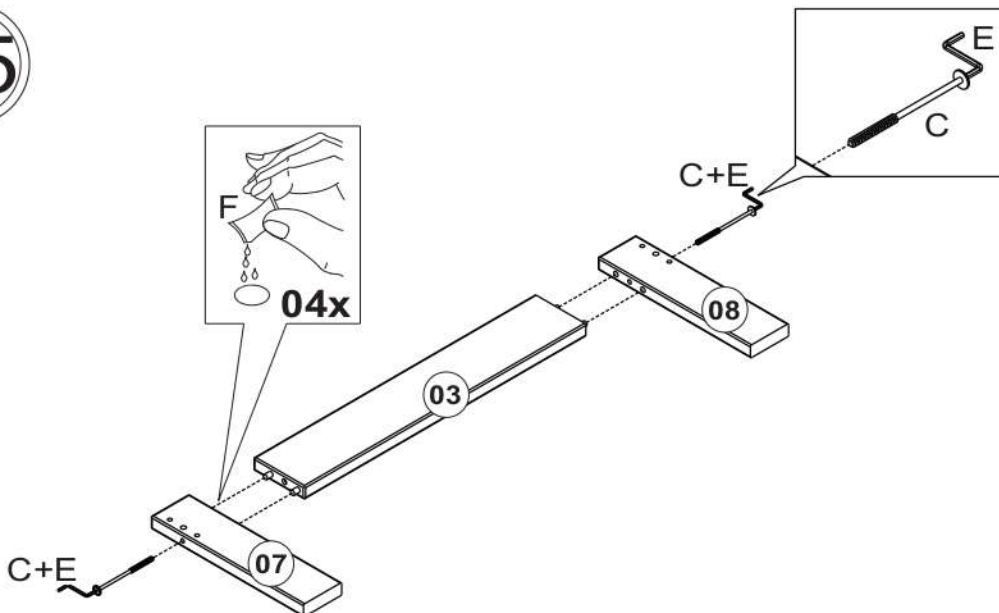

JONA NEW

90x200

A	 Ø10x40mm	16
B	 1/4x60mm	08
C	 7,0x130mm	08

D		08
E		01
F	 20gr	02
G	 Ø4,0x30mm	26

01

02

03

04

05

06

07

Warning icon: A triangle with an exclamation mark, a clock, and a person in bed. Below the clock is the text **24h**.