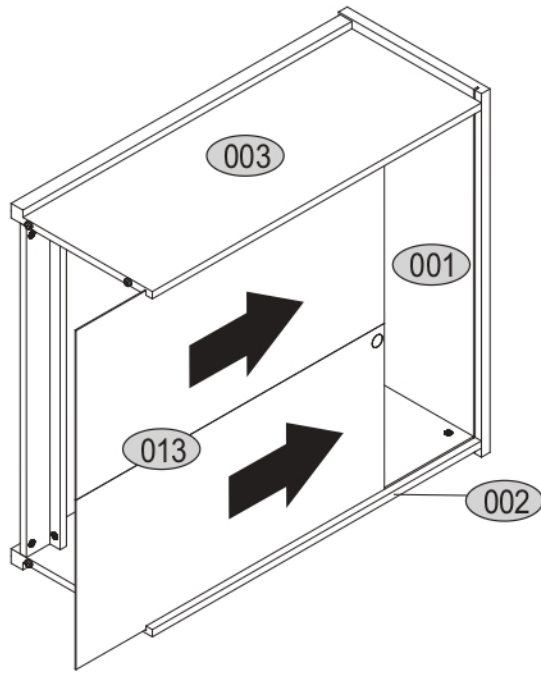

5

6

n14	p25	n260.01	p17	f3	l2
x1	x9	x1	x1	x1	x6

7

p25	m9
x12	x2

x2

8

p52
x12

x2