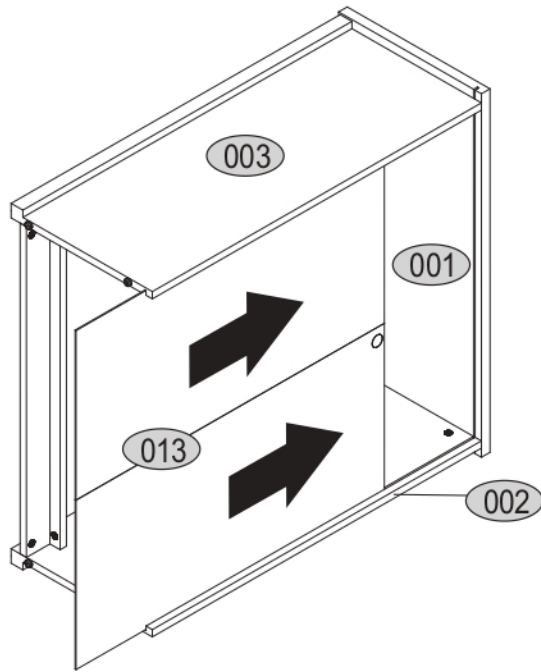

5

6

n14	p25	n260.01	p17	f3	l2
x1	x9	x1	x1	x1	x6

7

p25	m9
x12	x2

x2

8

p52
x12

x2