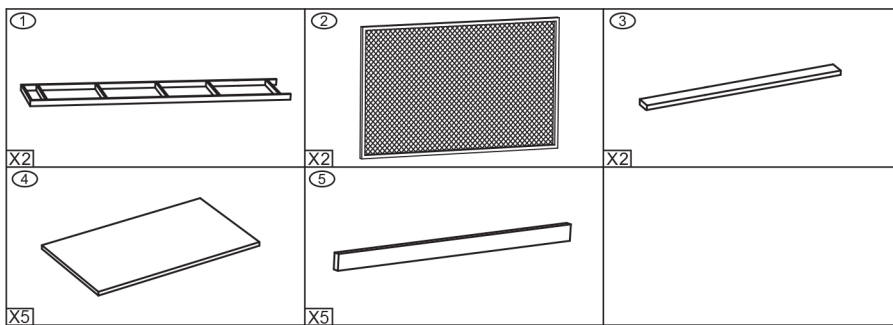

# KILOS TYP 3

**TWO PEOPLE  
REQUIRED**

PART	QTY.	ITEM	
<b>A</b>	8	6x16MM	
<b>B</b>	4	6x60MM	
<b>C</b>	22	4x40MM	
<b>D</b>	20	6x30MM	

PART	QTY.	ITEM	
<b>E</b>	2	4x40MM	
<b>F</b>	1		
<b>G</b>	4		
<b>H</b>	2		