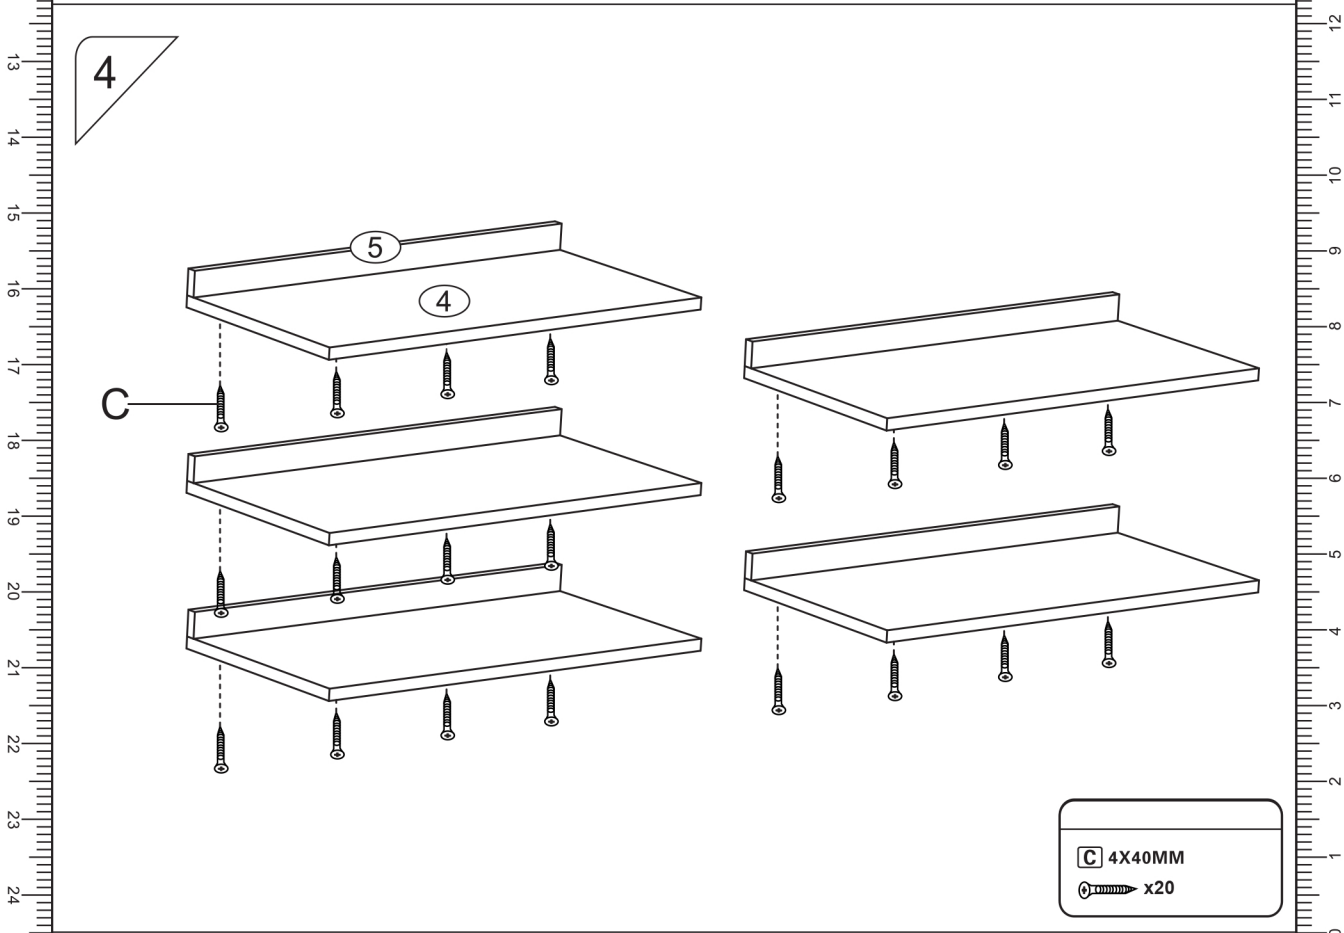

# KILOS TYP 3

**TWO PEOPLE  
REQUIRED**

PART	QTY.	ITEM	
<b>A</b>	8	6x16MM	
<b>B</b>	4	6x60MM	
<b>C</b>	22	4x40MM	
<b>D</b>	20	6x30MM	

PART	QTY.	ITEM	
<b>E</b>	2	4x40MM	
<b>F</b>	1		
<b>G</b>	4		
<b>H</b>	2		