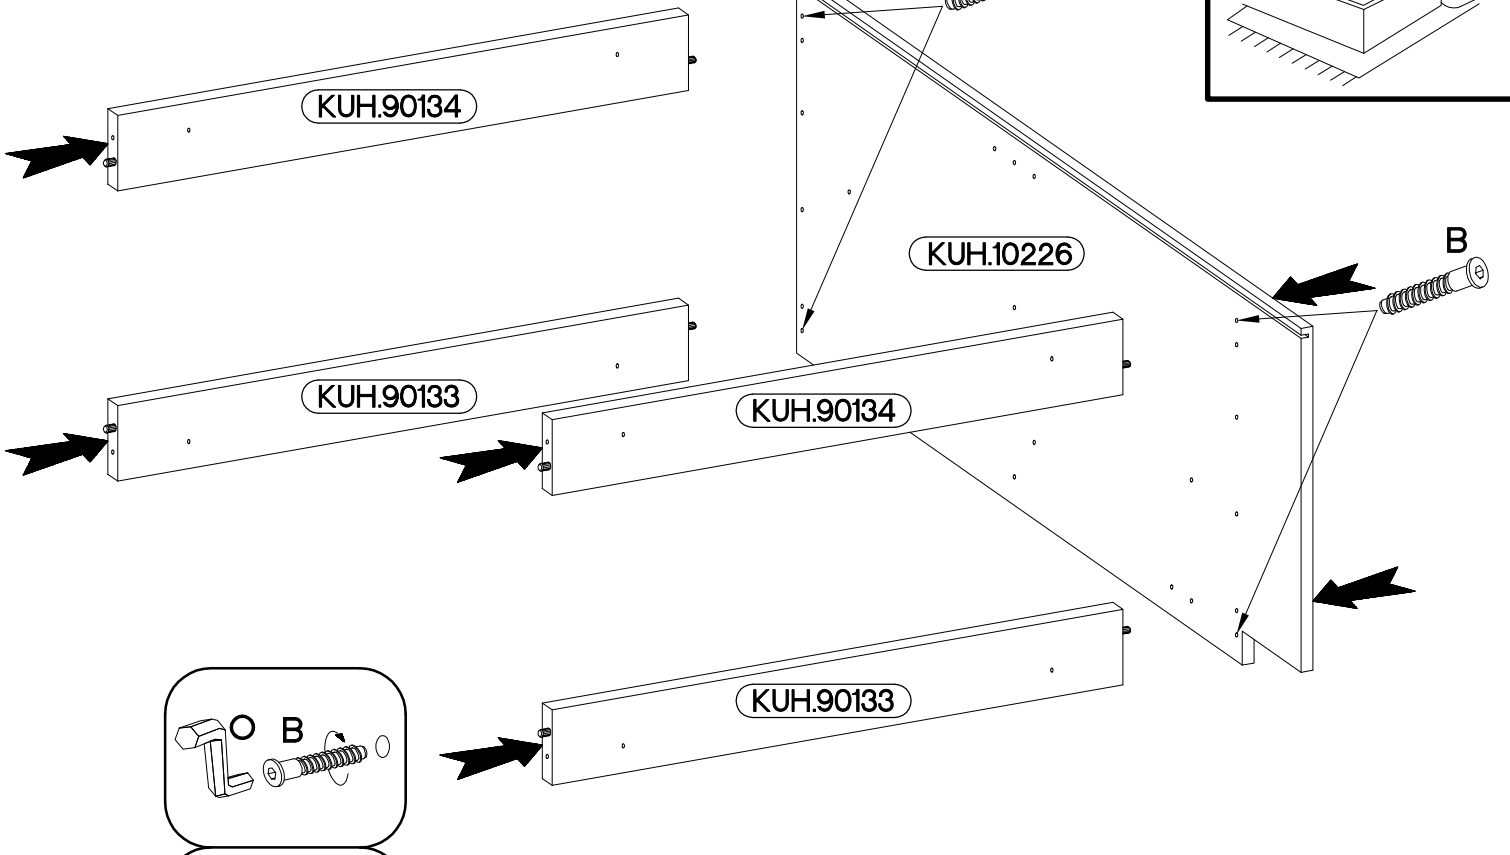

80 D 3S BB Premium Box

Ersatzteil Nummer	Dimension
KUH.10225	815x500x16
KUH.10226	815x500x16
KUH.60032 x2	713x390x2,5
KUH.90133 x2	767x100x16
KUH.90134 x2	767x100x16
KUH.90040	799x95x16

+8x30mm A	6,4 x 50mm B	 E1	 E9	6.5x48x16 F2
8	8	8	2	4
L1=680mm L1	 O	+4.0x45mm P4	+3.0x20mm P7	+4.0x35mm R3
1	1	2	10-15	4

1

6.5x48x16  F2 4	+8x30mm  A 8
--	---

2

6,4 x 50mm

3

6,4 x 50mm

4

5

6

+4.0x45mm

P4

2

E9

2

7

+4.0x35mm