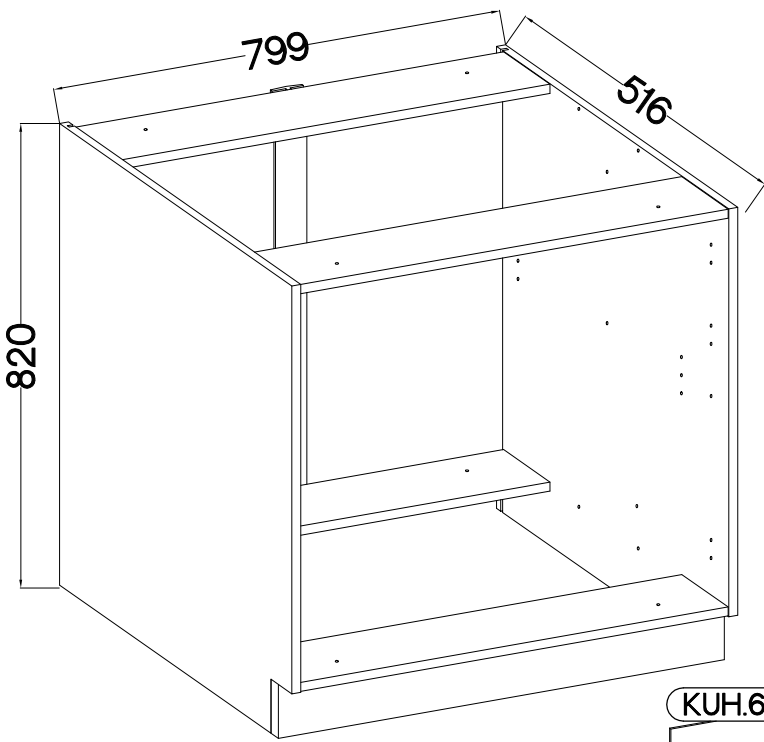

80 D 3S BB Premium Box

Ersatzteil Nummer	Dimension
KUH.10225	815x500x16
KUH.10226	815x500x16
KUH.60032 x2	713x390x2,5
KUH.90133 x2	767x100x16
KUH.90134 x2	767x100x16
KUH.90040	799x95x16

+8x30mm A	6,4 x 50mm B	 E1	 E9	6.5x48x16 F2
8	8	8	2	4
L1=680mm L1	 O	+4.0x45mm P4	+3.0x20mm P7	+4.0x35mm R3
1	1	2	10-15	4

1

6.5x48x16  F2 4	+8x30mm  A 8
--	---

2

6,4 x 50mm

3

6,4 x 50mm

4

5