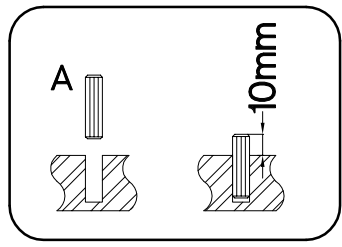

80 D 3S BB Premium Box

Ersatzteil Nummer	Dimension
KUH.10225	815x500x16
KUH.10226	815x500x16
KUH.60032 x2	713x390x2,5
KUH.90133 x2	767x100x16
KUH.90134 x2	767x100x16
KUH.90040	799x95x16

+8x30mm A	6,4 x 50mm B	 E1	 E9	6.5x48x16 F2
8	8	8	2	4
L1=680mm L1	 O	+4.0x45mm P4	+3.0x20mm P7	+4.0x35mm R3
1	1	2	10-15	4

1

6.5x48x16  F2 4	+8x30mm  A 8
--	---

2

6,4 x 50mm

3

6,4 x 50mm

4

5

6

+4.0x45mm

P4

2

E9

2

7

+4.0x35mm