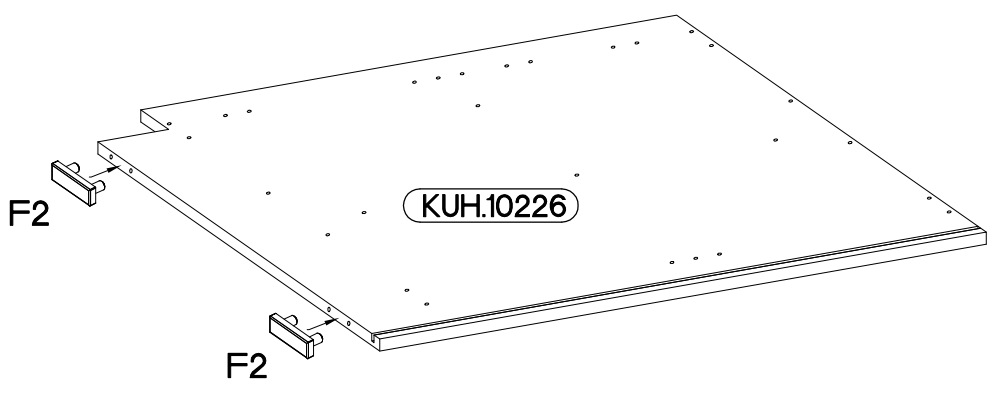

80 D 3S BB Premium Box

Ersatzteil Nummer	Dimension
KUH.10225	815x500x16
KUH.10226	815x500x16
KUH.60032 x2	713x390x2,5
KUH.90133 x2	767x100x16
KUH.90134 x2	767x100x16
KUH.90040	799x95x16

+8x30mm A	6,4 x 50mm B	 E1	 E9	6.5x48x16 F2
8	8	8	2	4
L1=680mm L1	 O	+4.0x45mm P4	+3.0x20mm P7	+4.0x35mm R3
1	1	2	10-15	4

1

6.5x48x16  F2 4	+8x30mm  A 8
--	---

2

6,4 x 50mm

3

6,4 x 50mm

4

5