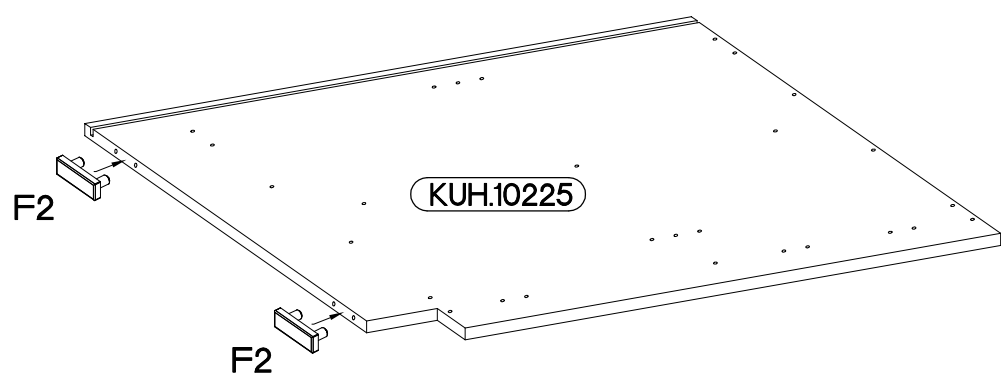

80 D 3S BB Premium Box

Ersatzteil Nummer	Dimension
KUH.10225	815x500x16
KUH.10226	815x500x16
KUH.60032 x2	713x390x2,5
KUH.90133 x2	767x100x16
KUH.90134 x2	767x100x16
KUH.90040	799x95x16

+8x30mm A	6,4 x 50mm B	 E1	 E9	6.5x48x16 F2
8	8	8	2	4
L1=680mm L1	 O	+4.0x45mm P4	+3.0x20mm P7	+4.0x35mm R3
1	1	2	10-15	4

1

6.5x48x16  F2 4	+8x30mm  A 8
--	---

2

6,4 x 50mm

3

6,4 x 50mm

4

5

6

+4.0x45mm

P4

2

E9

2

7

+4.0x35mm