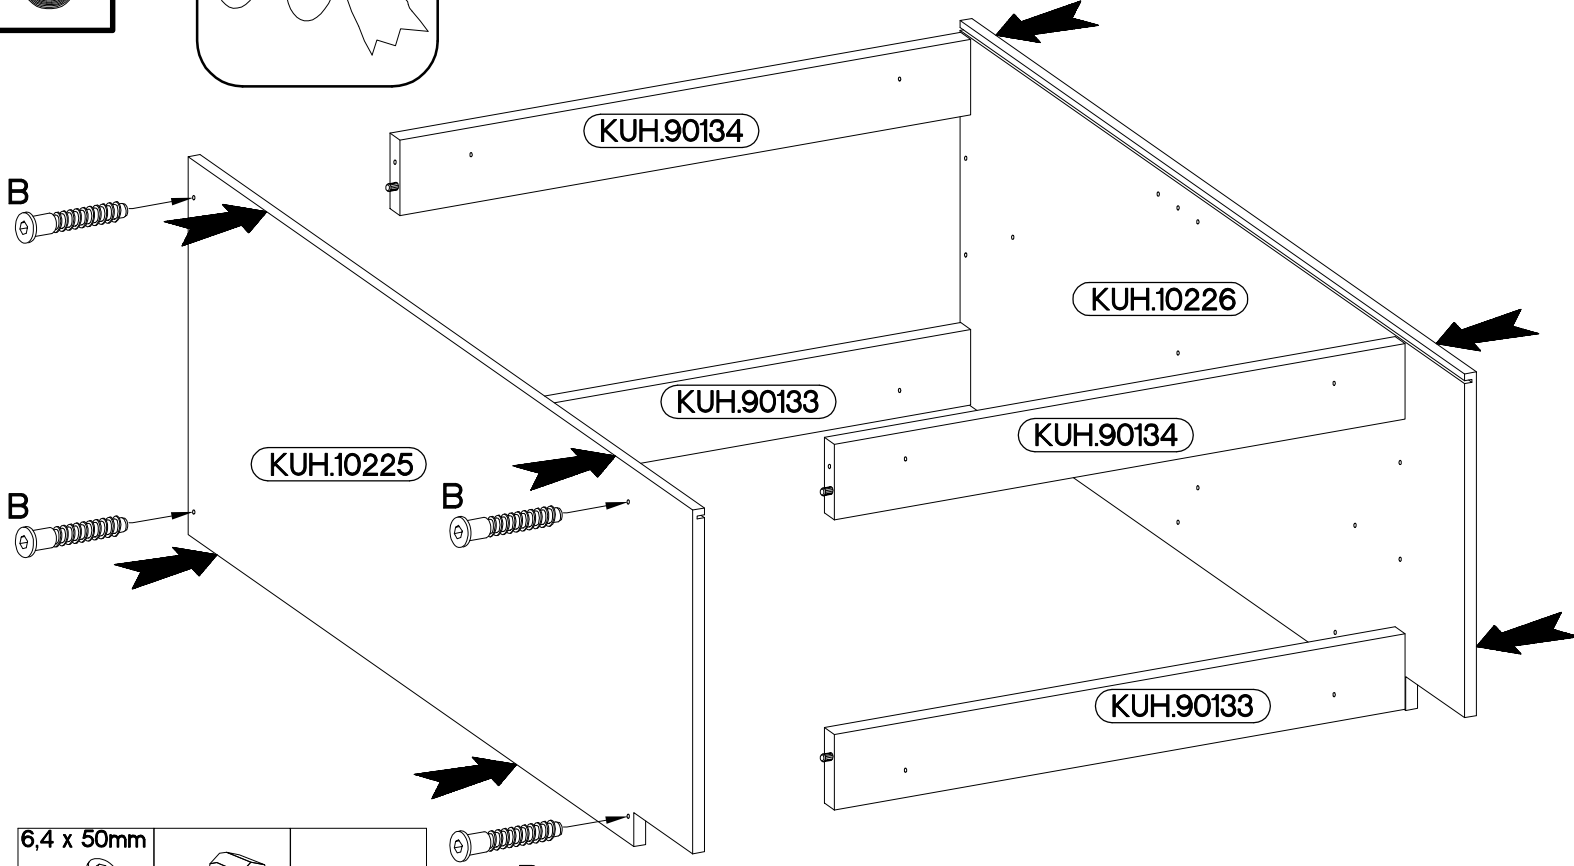

80 D 3S BB Premium Box

Ersatzteil Nummer	Dimension
KUH.10225	815x500x16
KUH.10226	815x500x16
KUH.60032 x2	713x390x2,5
KUH.90133 x2	767x100x16
KUH.90134 x2	767x100x16
KUH.90040	799x95x16

+8x30mm A	6,4 x 50mm B	 E1	 E9	6.5x48x16 F2
8	8	8	2	4
L1=680mm L1	 O	+4.0x45mm P4	+3.0x20mm P7	+4.0x35mm R3
1	1	2	10-15	4

1

6.5x48x16  F2 4	+8x30mm  A 8
--	---

2

6,4 x 50mm

3

6,4 x 50mm

4

5

6

+4.0x45mm

P4

2

E9

2

7

+4.0x35mm