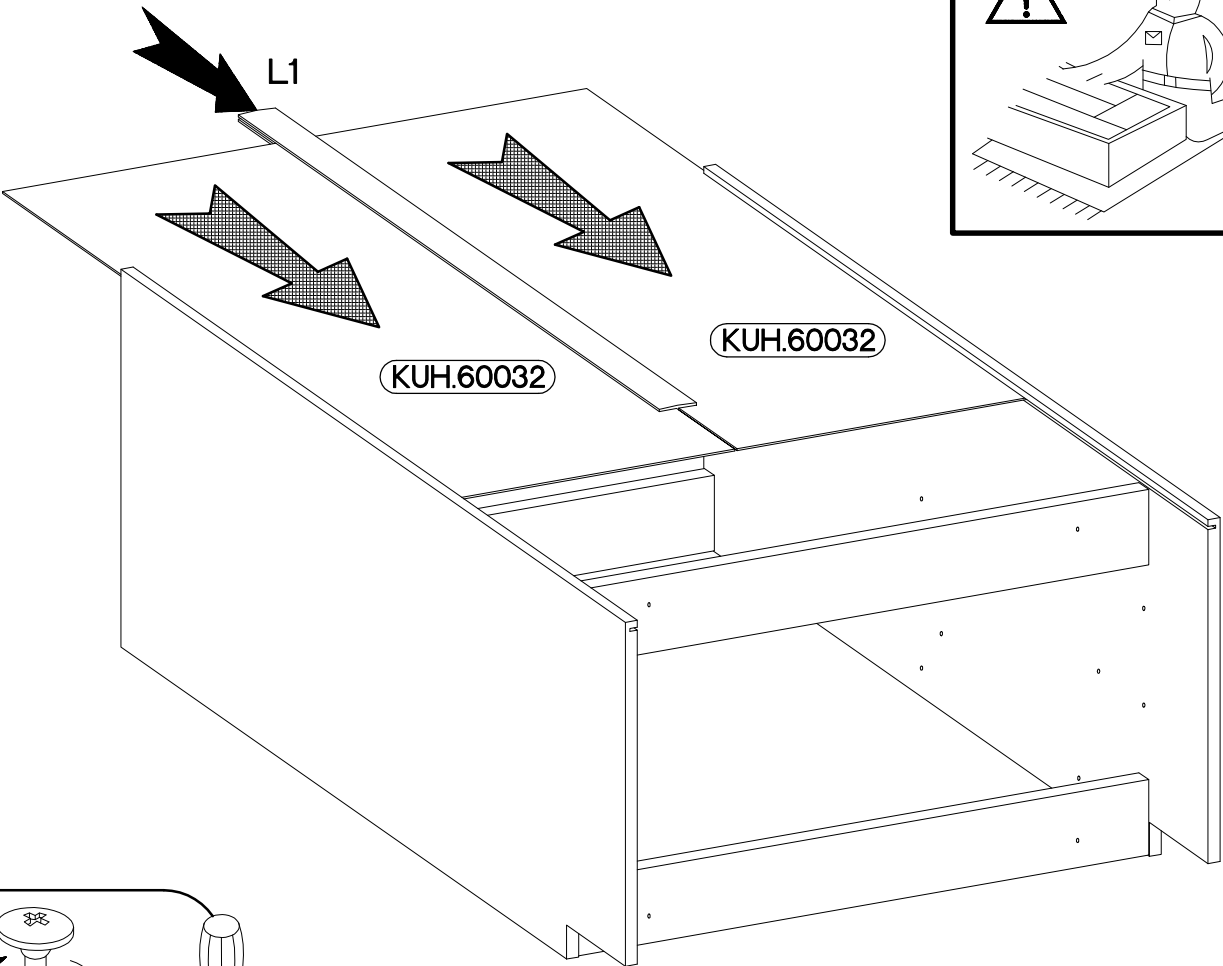

80 D 3S BB Premium Box

Ersatzteil Nummer	Dimension
KUH.10225	815x500x16
KUH.10226	815x500x16
KUH.60032 x2	713x390x2,5
KUH.90133 x2	767x100x16
KUH.90134 x2	767x100x16
KUH.90040	799x95x16

+8x30mm A	6,4 x 50mm B	 E1	 E9	6.5x48x16 F2
8	8	8	2	4
L1=680mm L1	 O	+4.0x45mm P4	+3.0x20mm P7	+4.0x35mm R3
1	1	2	10-15	4

1

6.5x48x16  F2 4	+8x30mm  A 8
--	---

2

6,4 x 50mm

3

6,4 x 50mm

4

5