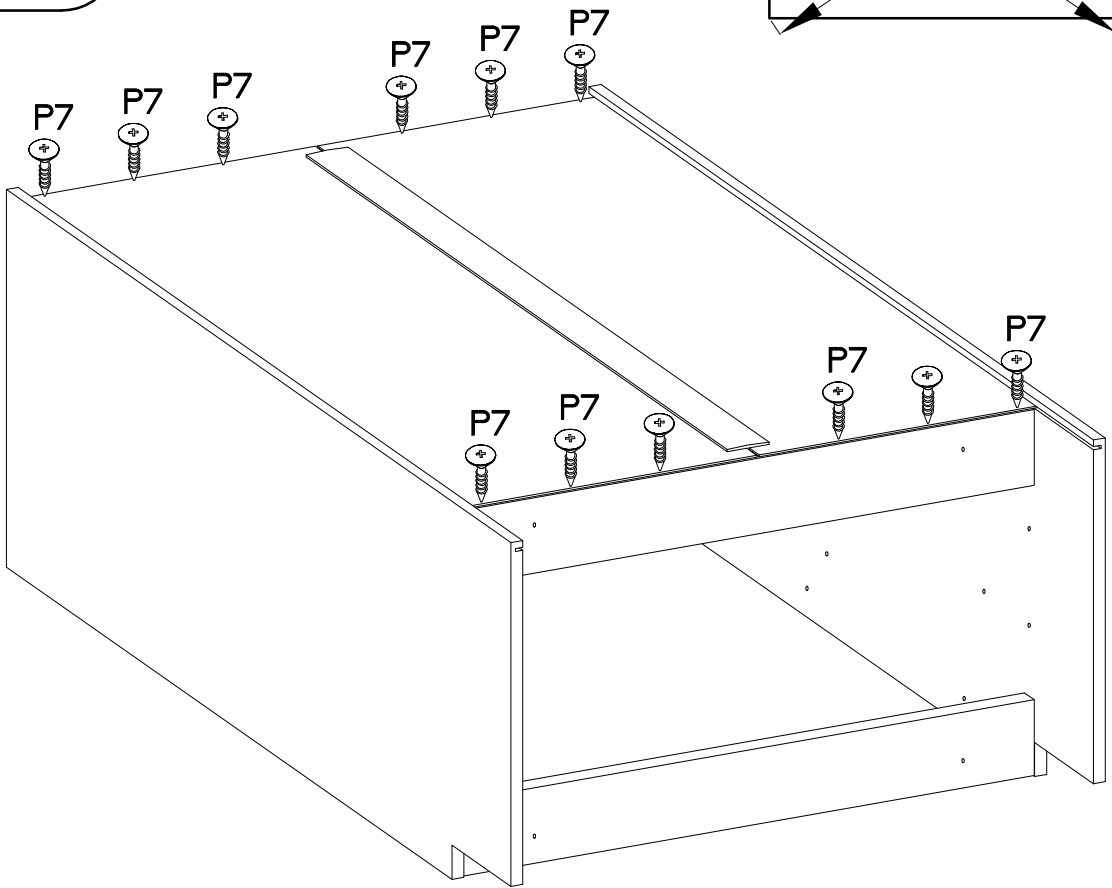

80 D 3S BB Premium Box

Ersatzteil Nummer	Dimension
KUH.10225	815x500x16
KUH.10226	815x500x16
KUH.60032 x2	713x390x2,5
KUH.90133 x2	767x100x16
KUH.90134 x2	767x100x16
KUH.90040	799x95x16

+8x30mm A	6,4 x 50mm B	 E1	 E9	6.5x48x16 F2
8	8	8	2	4
L1=680mm L1	 O	+4.0x45mm P4	+3.0x20mm P7	+4.0x35mm R3
1	1	2	10-15	4

1

6.5x48x16  F2 4	+8x30mm  A 8
--	---

2

6,4 x 50mm

3

6,4 x 50mm

4

5

6

+4.0x45mm

P4

2

E9

2

7

+4.0x35mm