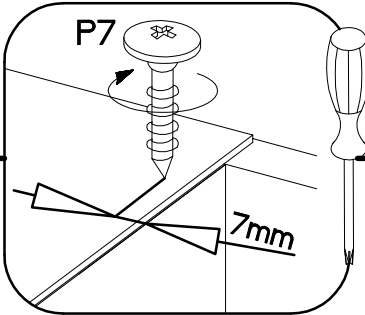

80 D 3S BB Premium Box

Ersatzteil Nummer	Dimension
KUH.10225	815x500x16
KUH.10226	815x500x16
KUH.60032 x2	713x390x2,5
KUH.90133 x2	767x100x16
KUH.90134 x2	767x100x16
KUH.90040	799x95x16

+8x30mm A	6,4 x 50mm B	 E1	 E9	6.5x48x16 F2
8	8	8	2	4
L1=680mm L1	 O	+4.0x45mm P4	+3.0x20mm P7	+4.0x35mm R3
1	1	2	10-15	4

1

6.5x48x16  F2 4	+8x30mm  A 8
--	---

2

6,4 x 50mm

3

6,4 x 50mm

4

5

6

+4.0x45mm

P4

2

E9

2

7

+4.0x35mm