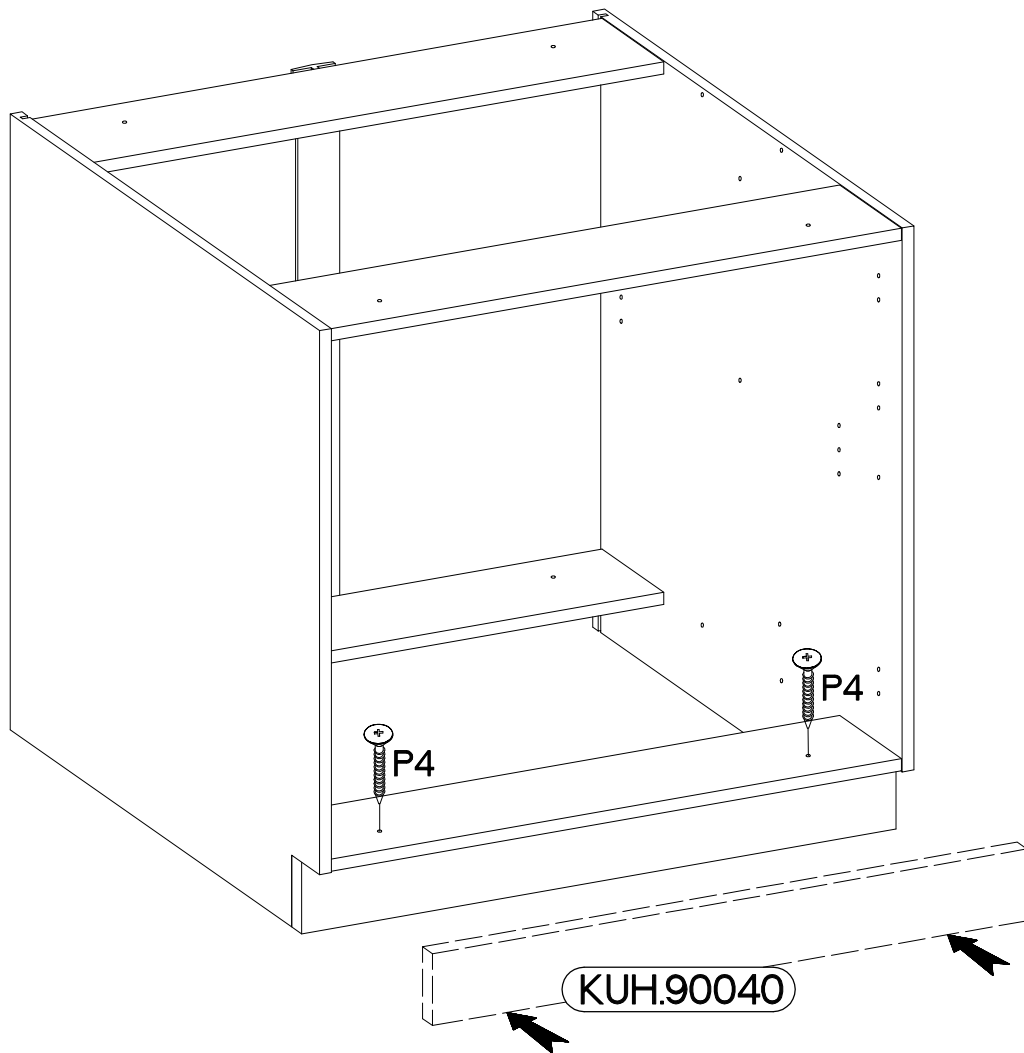

80 D 3S BB Premium Box

Ersatzteil Nummer	Dimension
KUH.10225	815x500x16
KUH.10226	815x500x16
KUH.60032 x2	713x390x2,5
KUH.90133 x2	767x100x16
KUH.90134 x2	767x100x16
KUH.90040	799x95x16

+8x30mm A	6,4 x 50mm B	 E1	 E9	6.5x48x16 F2
8	8	8	2	4
L1=680mm L1	 O	+4.0x45mm P4	+3.0x20mm P7	+4.0x35mm R3
1	1	2	10-15	4

1

6.5x48x16  F2 4	+8x30mm  A 8
--	---

2

6,4 x 50mm

3

6,4 x 50mm

4

5

6

+4.0x45mm

P4

2

E9

2

7

+4.0x35mm