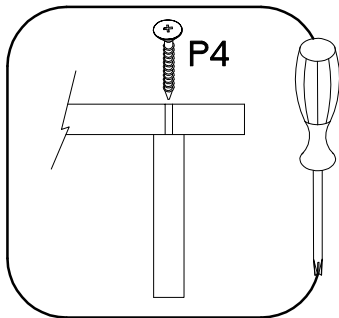

80 D 3S BB Premium Box

Ersatzteil Nummer	Dimension
KUH.10225	815x500x16
KUH.10226	815x500x16
KUH.60032 x2	713x390x2,5
KUH.90133 x2	767x100x16
KUH.90134 x2	767x100x16
KUH.90040	799x95x16

+8x30mm A	6,4 x 50mm B	 E1	 E9	6.5x48x16 F2
8	8	8	2	4
L1=680mm L1	 O	+4.0x45mm P4	+3.0x20mm P7	+4.0x35mm R3
1	1	2	10-15	4

1

6.5x48x16  F2 4	+8x30mm  A 8
--	---

2

6,4 x 50mm

3

6,4 x 50mm

4

5

6

+4.0x45mm

P4

2

E9

2

7

+4.0x35mm