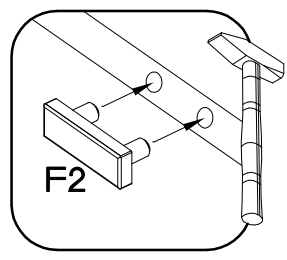

80 D 3S BB Premium Box

Ersatzteil Nummer	Dimension
KUH.10225	815x500x16
KUH.10226	815x500x16
KUH.60032 x2	713x390x2,5
KUH.90133 x2	767x100x16
KUH.90134 x2	767x100x16
KUH.90040	799x95x16

+8x30mm A	6,4 x 50mm B	 E1	 E9	6.5x48x16 F2
8	8	8	2	4
L1=680mm L1	 O	+4.0x45mm P4	+3.0x20mm P7	+4.0x35mm R3
1	1	2	10-15	4

1

6.5x48x16  F2 4	+8x30mm  A 8
--	---

2

6,4 x 50mm

3

6,4 x 50mm

4

5

6

+4.0x45mm

P4

2

E9

2

7

+4.0x35mm