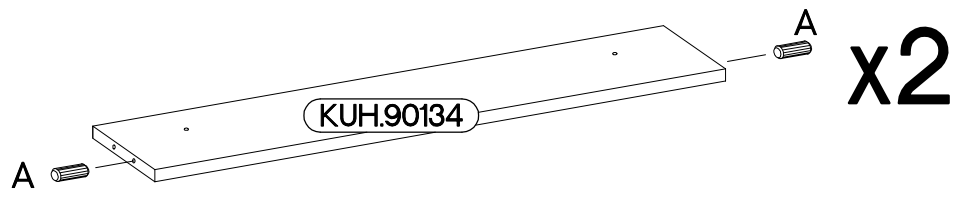

80 D 3S BB Premium Box

Ersatzteil Nummer	Dimension
KUH.10225	815x500x16
KUH.10226	815x500x16
KUH.60032 x2	713x390x2,5
KUH.90133 x2	767x100x16
KUH.90134 x2	767x100x16
KUH.90040	799x95x16

+8x30mm A	6,4 x 50mm B	 E1	 E9	6.5x48x16 F2
8	8	8	2	4
L1=680mm L1	 O	+4.0x45mm P4	+3.0x20mm P7	+4.0x35mm R3
1	1	2	10-15	4

1

6.5x48x16  F2 4	+8x30mm  A 8
--	---

2

6,4 x 50mm

3

6,4 x 50mm

4

5