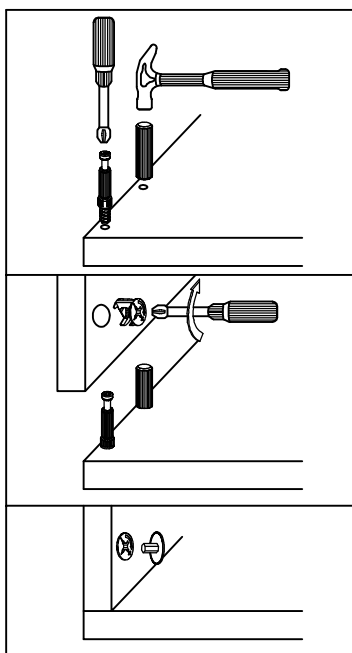

# Grand typ 07 regal otvorený 1S/90

| Symbol elementu | Rozmer          | Kód                | Balík |
|-----------------|-----------------|--------------------|-------|
| 1               | 1856 x 370      | GR-REGOTW1S90 - 1  | 1 / 2 |
| 2               | 1856 x 370      | GR-REGOTW1S90 - 2  | 1 / 2 |
| 3               | 928 x 390       | GR-REGOTW1S90 - 3  | 2 / 2 |
| 4               | 928 x 390       | GR-REGOTW1S90 - 4  | 2 / 2 |
| 5               | 896 x 364       | GR-REGOTW1S90 - 5  | 2 / 2 |
| 6               | 896 x 360       | GR-REGOTW1S90 - 6  | 2 / 2 |
| 7               | 762 x 220       | GR-REGOTW1S90 - 7  | 2 / 2 |
| 8               | 220 x 364       | GR-REGOTW1S90 - 8  | 2 / 2 |
| 9               | 928 x 80        | GR-REGOTW1S90 - 9  | 1 / 2 |
| 10              | 928 x 80        | GR-REGOTW1S90 - 10 | 1 / 2 |
| 11              | 928 x 80        | GR-REGOTW1S90 - 11 | 1 / 2 |
| 12              | 928 x 80        | GR-REGOTW1S90 - 12 | 1 / 2 |
| 13              | 1875 x 456      | GR-REGOTW1S90 - 13 | 1 / 2 |
| 14              | 350 x 744 x 140 | GR-REGOTW1S90 - 14 | 2 / 2 |
| 15              | 728 x 350       | GR-REGOTW1S90 - 15 | 2 / 2 |
| 16              | 1855 x 14       | LH-1855            | 1 / 2 |

|    |      |    |        |     |      |       |       |         |
|----|------|----|--------|-----|------|-------|-------|---------|
|    |      |    |        |     |      |       |       |         |
| T1 | M1   | Z1 | K30    | K45 | KF50 | KZ    | PRO   | WSZU    |
| 24 | 24   | 24 | 36     | 4   | 4    | 1     | 1     | 1       |
|    |      |    |        |     |      |       |       |         |
| PP | KLEJ | U1 | WP4x27 | G2  | SW   | W4x25 | E5x13 | W3,5x16 |
| 12 | 1    | 2  | 4      | 35  | 4    | 8     | 4     | 4       |