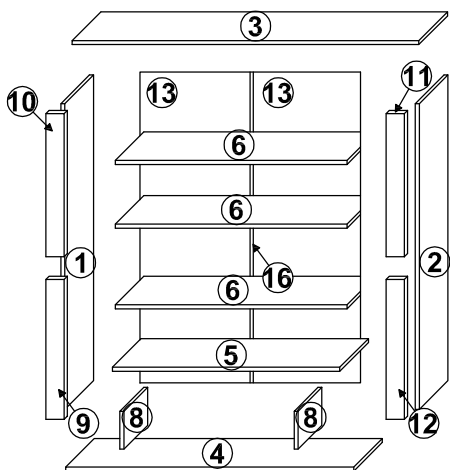

# Grand typ 07 regal otvorený 1S/90

| Symbol elementu | Rozmer          | Kód                | Balík |
|-----------------|-----------------|--------------------|-------|
| 1               | 1856 x 370      | GR-REGOTW1S90 - 1  | 1 / 2 |
| 2               | 1856 x 370      | GR-REGOTW1S90 - 2  | 1 / 2 |
| 3               | 928 x 390       | GR-REGOTW1S90 - 3  | 2 / 2 |
| 4               | 928 x 390       | GR-REGOTW1S90 - 4  | 2 / 2 |
| 5               | 896 x 364       | GR-REGOTW1S90 - 5  | 2 / 2 |
| 6               | 896 x 360       | GR-REGOTW1S90 - 6  | 2 / 2 |
| 7               | 762 x 220       | GR-REGOTW1S90 - 7  | 2 / 2 |
| 8               | 220 x 364       | GR-REGOTW1S90 - 8  | 2 / 2 |
| 9               | 928 x 80        | GR-REGOTW1S90 - 9  | 1 / 2 |
| 10              | 928 x 80        | GR-REGOTW1S90 - 10 | 1 / 2 |
| 11              | 928 x 80        | GR-REGOTW1S90 - 11 | 1 / 2 |
| 12              | 928 x 80        | GR-REGOTW1S90 - 12 | 1 / 2 |
| 13              | 1875 x 456      | GR-REGOTW1S90 - 13 | 1 / 2 |
| 14              | 350 x 744 x 140 | GR-REGOTW1S90 - 14 | 2 / 2 |
| 15              | 728 x 350       | GR-REGOTW1S90 - 15 | 2 / 2 |
| 16              | 1855 x 14       | LH-1855            | 1 / 2 |

|    |      |    |        |     |      |       |       |         |
|----|------|----|--------|-----|------|-------|-------|---------|
|    |      |    |        |     |      |       |       |         |
| T1 | M1   | Z1 | K30    | K45 | KF50 | KZ    | PRO   | WSZU    |
| 24 | 24   | 24 | 36     | 4   | 4    | 1     | 1     | 1       |
|    |      |    |        |     |      |       |       |         |
| PP | KLEJ | U1 | WP4x27 | G2  | SW   | W4x25 | E5x13 | W3,5x16 |
| 12 | 1    | 2  | 4      | 35  | 4    | 8     | 4     | 4       |

1

2

3

4