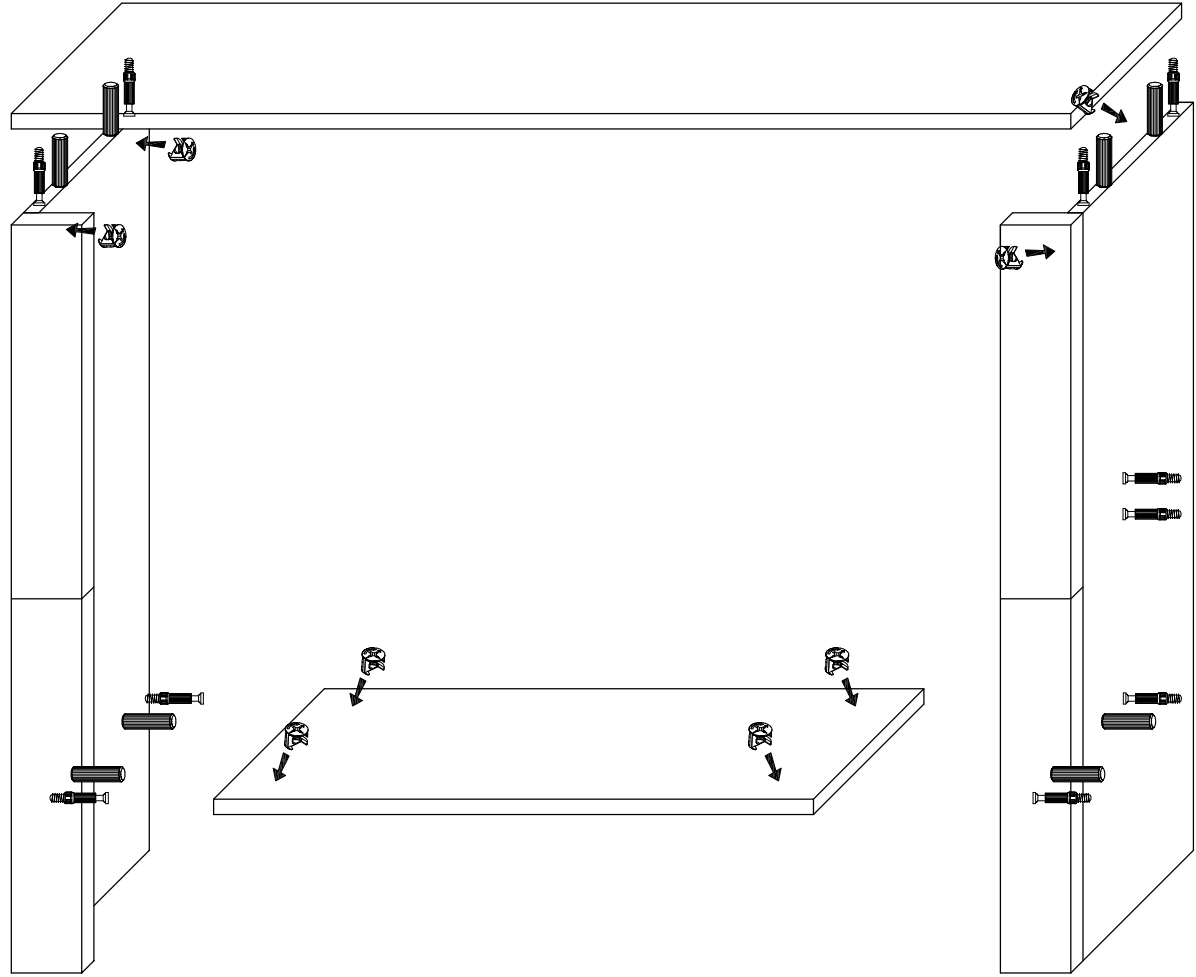

# Grand typ 07 regal otvorený 1S/90

| Symbol elementu | Rozmer          | Kód                | Balík |
|-----------------|-----------------|--------------------|-------|
| 1               | 1856 x 370      | GR-REGOTW1S90 - 1  | 1 / 2 |
| 2               | 1856 x 370      | GR-REGOTW1S90 - 2  | 1 / 2 |
| 3               | 928 x 390       | GR-REGOTW1S90 - 3  | 2 / 2 |
| 4               | 928 x 390       | GR-REGOTW1S90 - 4  | 2 / 2 |
| 5               | 896 x 364       | GR-REGOTW1S90 - 5  | 2 / 2 |
| 6               | 896 x 360       | GR-REGOTW1S90 - 6  | 2 / 2 |
| 7               | 762 x 220       | GR-REGOTW1S90 - 7  | 2 / 2 |
| 8               | 220 x 364       | GR-REGOTW1S90 - 8  | 2 / 2 |
| 9               | 928 x 80        | GR-REGOTW1S90 - 9  | 1 / 2 |
| 10              | 928 x 80        | GR-REGOTW1S90 - 10 | 1 / 2 |
| 11              | 928 x 80        | GR-REGOTW1S90 - 11 | 1 / 2 |
| 12              | 928 x 80        | GR-REGOTW1S90 - 12 | 1 / 2 |
| 13              | 1875 x 456      | GR-REGOTW1S90 - 13 | 1 / 2 |
| 14              | 350 x 744 x 140 | GR-REGOTW1S90 - 14 | 2 / 2 |
| 15              | 728 x 350       | GR-REGOTW1S90 - 15 | 2 / 2 |
| 16              | 1855 x 14       | LH-1855            | 1 / 2 |

|    |      |    |        |     |      |       |       |         |
|----|------|----|--------|-----|------|-------|-------|---------|
|    |      |    |        |     |      |       |       |         |
| T1 | M1   | Z1 | K30    | K45 | KF50 | KZ    | PRO   | WSZU    |
| 24 | 24   | 24 | 36     | 4   | 4    | 1     | 1     | 1       |
|    |      |    |        |     |      |       |       |         |
| PP | KLEJ | U1 | WP4x27 | G2  | SW   | W4x25 | E5x13 | W3,5x16 |
| 12 | 1    | 2  | 4      | 35  | 4    | 8     | 4     | 4       |

1

2

3

4