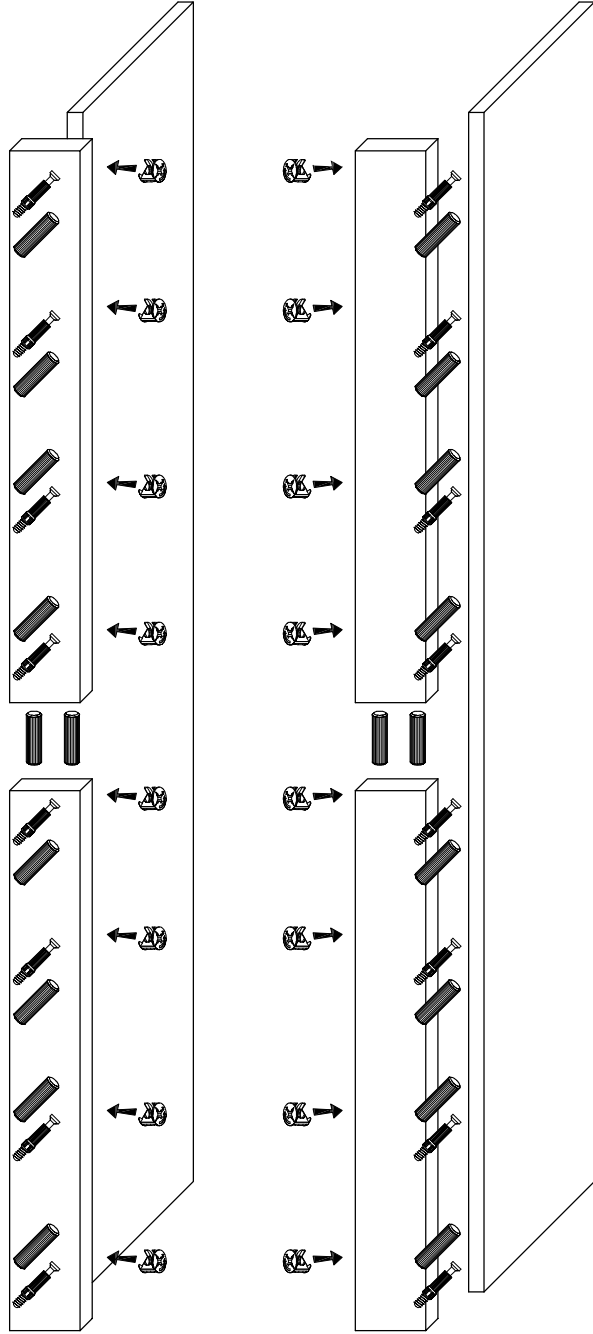

# Grand typ 07 regal otvorený 1S/90

| Symbol elementu | Rozmer          | Kód                | Balík |
|-----------------|-----------------|--------------------|-------|
| 1               | 1856 x 370      | GR-REGOTW1S90 - 1  | 1 / 2 |
| 2               | 1856 x 370      | GR-REGOTW1S90 - 2  | 1 / 2 |
| 3               | 928 x 390       | GR-REGOTW1S90 - 3  | 2 / 2 |
| 4               | 928 x 390       | GR-REGOTW1S90 - 4  | 2 / 2 |
| 5               | 896 x 364       | GR-REGOTW1S90 - 5  | 2 / 2 |
| 6               | 896 x 360       | GR-REGOTW1S90 - 6  | 2 / 2 |
| 7               | 762 x 220       | GR-REGOTW1S90 - 7  | 2 / 2 |
| 8               | 220 x 364       | GR-REGOTW1S90 - 8  | 2 / 2 |
| 9               | 928 x 80        | GR-REGOTW1S90 - 9  | 1 / 2 |
| 10              | 928 x 80        | GR-REGOTW1S90 - 10 | 1 / 2 |
| 11              | 928 x 80        | GR-REGOTW1S90 - 11 | 1 / 2 |
| 12              | 928 x 80        | GR-REGOTW1S90 - 12 | 1 / 2 |
| 13              | 1875 x 456      | GR-REGOTW1S90 - 13 | 1 / 2 |
| 14              | 350 x 744 x 140 | GR-REGOTW1S90 - 14 | 2 / 2 |
| 15              | 728 x 350       | GR-REGOTW1S90 - 15 | 2 / 2 |
| 16              | 1855 x 14       | LH-1855            | 1 / 2 |

|    |      |    |        |     |      |       |       |         |
|----|------|----|--------|-----|------|-------|-------|---------|
|    |      |    |        |     |      |       |       |         |
| T1 | M1   | Z1 | K30    | K45 | KF50 | KZ    | PRO   | WSZU    |
| 24 | 24   | 24 | 36     | 4   | 4    | 1     | 1     | 1       |
|    |      |    |        |     |      |       |       |         |
| PP | KLEJ | U1 | WP4x27 | G2  | SW   | W4x25 | E5x13 | W3,5x16 |
| 12 | 1    | 2  | 4      | 35  | 4    | 8     | 4     | 4       |

1

2

3

4